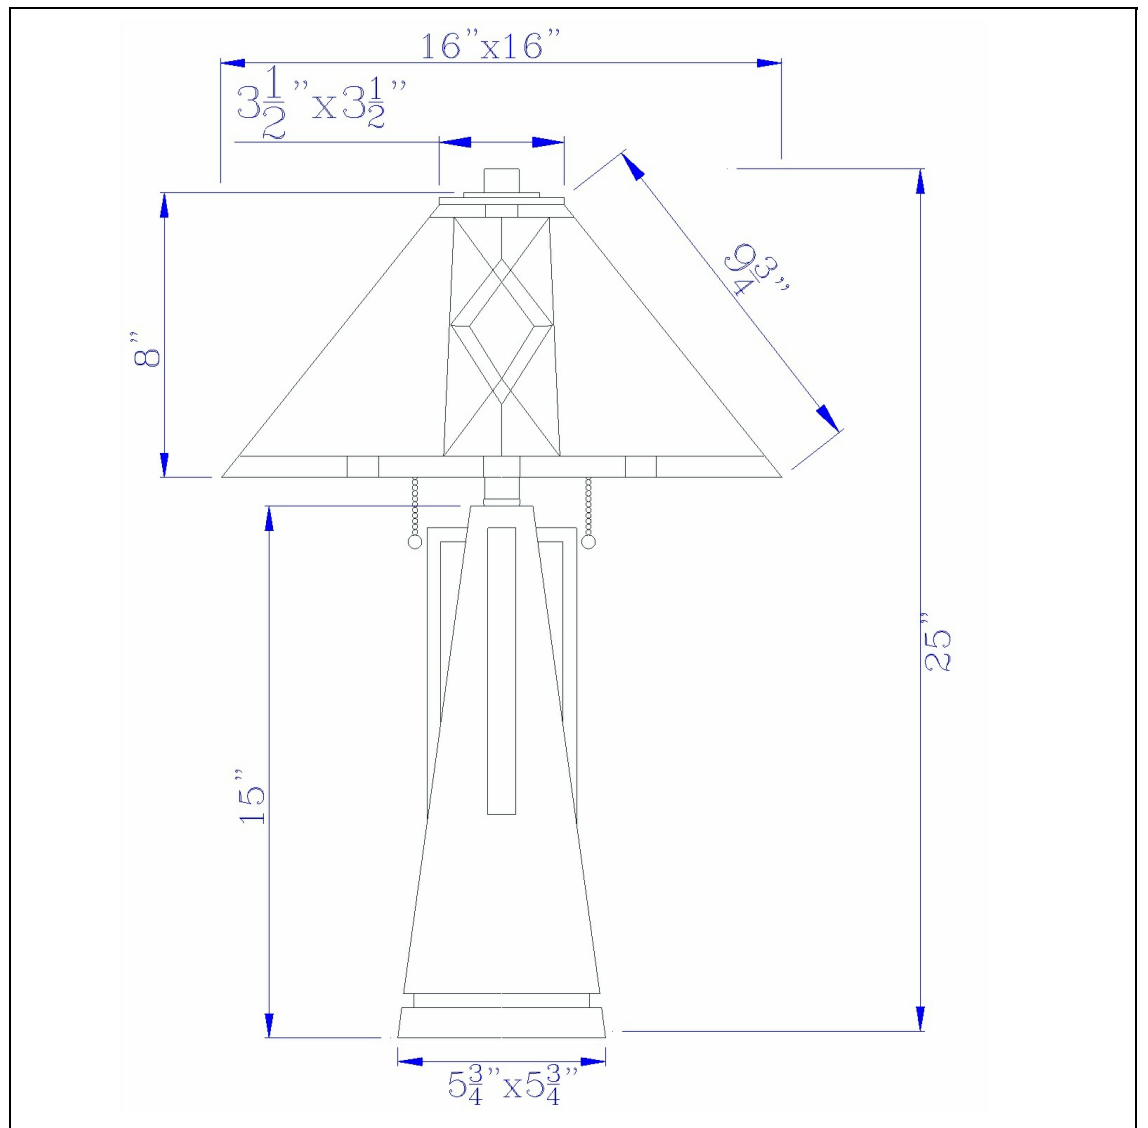

Product No. **BO-3011TB**

Description

60W x 2 Tiffany table lamp with pull chain switch with resin lamp body
Square tiffany shade
Art color glass
Dual pull chain switches
Geometric pattern
Mission Style
Sturdy base
Matching finial
Faux wood look
Add a touch of color to your d?cor with this this Art color glass tiffany lamp. It features a staine

Technical Specifications

UPC	020193067284	Shade Top1	3.50
Wattage	60W X 2	Shade Top2	3.50
Switch Type	ON/OFF	Shade Bottom1	16.00
Bulb Base	E26	Shade Bottom2	16.00
Number of Lights	2	Shade Side	9.75
Color	Tiffany	Carton 1 Dimensions	26.80 x 11.00 x 22.00
Base Color	Wood	Carton 2 Dimensions	0.00 x 0.00 x 22.00
		Package Dimensions	L: 22.00 W: 11.00 H: 26.80