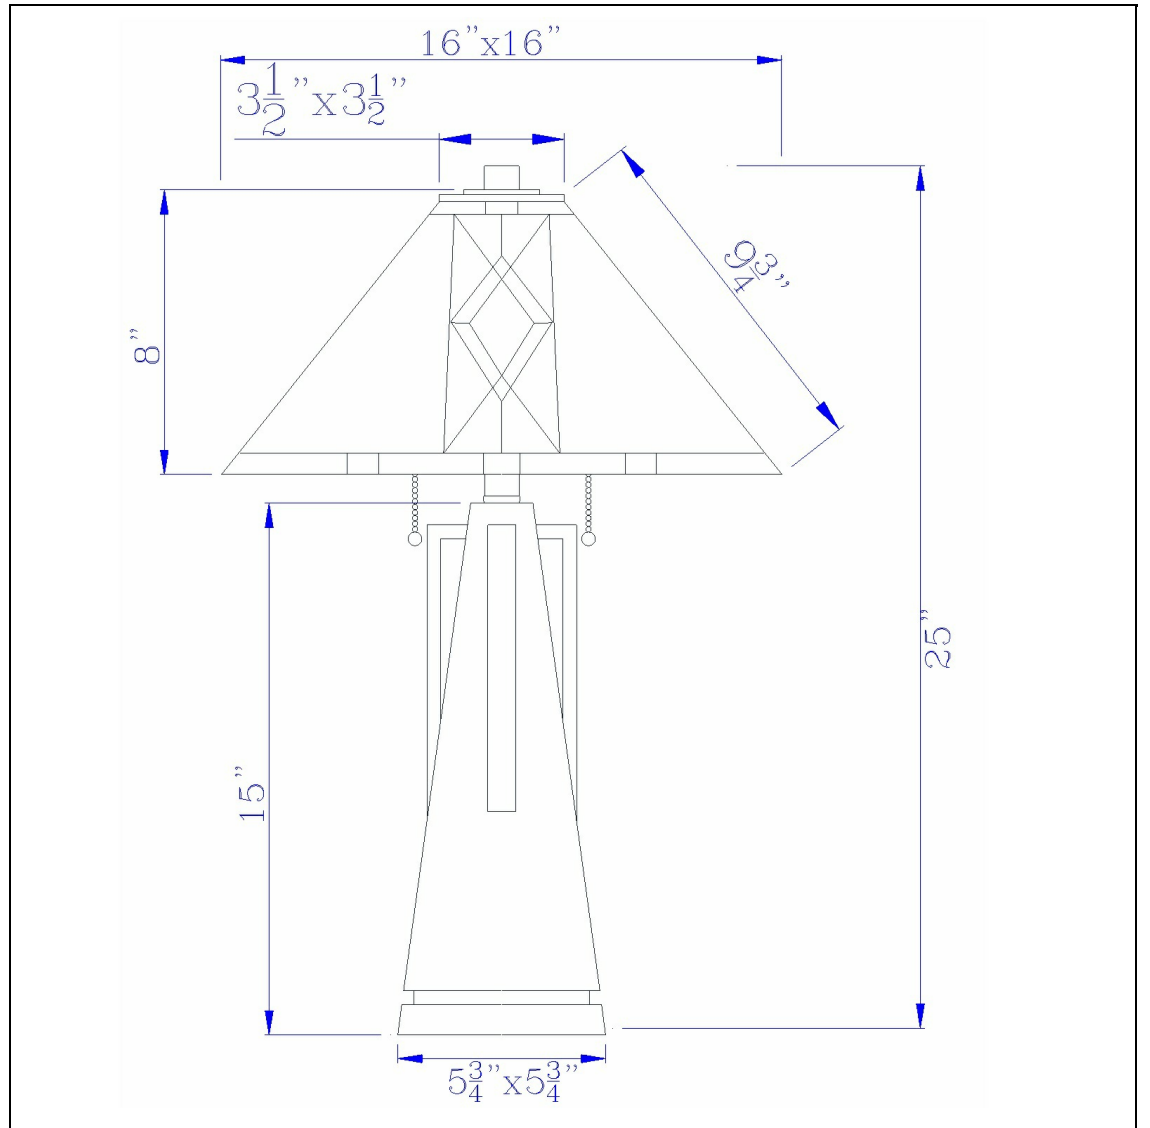

Product No. **BO-3011TB**

Description

60W x 2 Tiffany table lamp with pull chain switch with resin lamp body
Square tiffany shade
Art color glass
Dual pull chain switches
Geometric pattern
Mission Style
Sturdy base
Matching finial
Faux wood look
Add a touch of color to your d?cor with this this Art color glass tiffany lamp. It features a staine

Technical Specifications

UPC	020193067284	Shade Top1	3.50
Wattage	60W X 2	Shade Top2	3.50
Switch Type	ON/OFF	Shade Bottom1	16.00
Bulb Base	E26	Shade Bottom2	16.00
Number of Lights	2	Shade Side	9.75
Color	Tiffany	Carton 1 Dimensions	26.80 x 11.00 x 22.00
Base Color	Wood	Carton 2 Dimensions	0.00 x 0.00 x 22.00
		Package Dimensions	L: 22.00 W: 11.00 H: 26.80