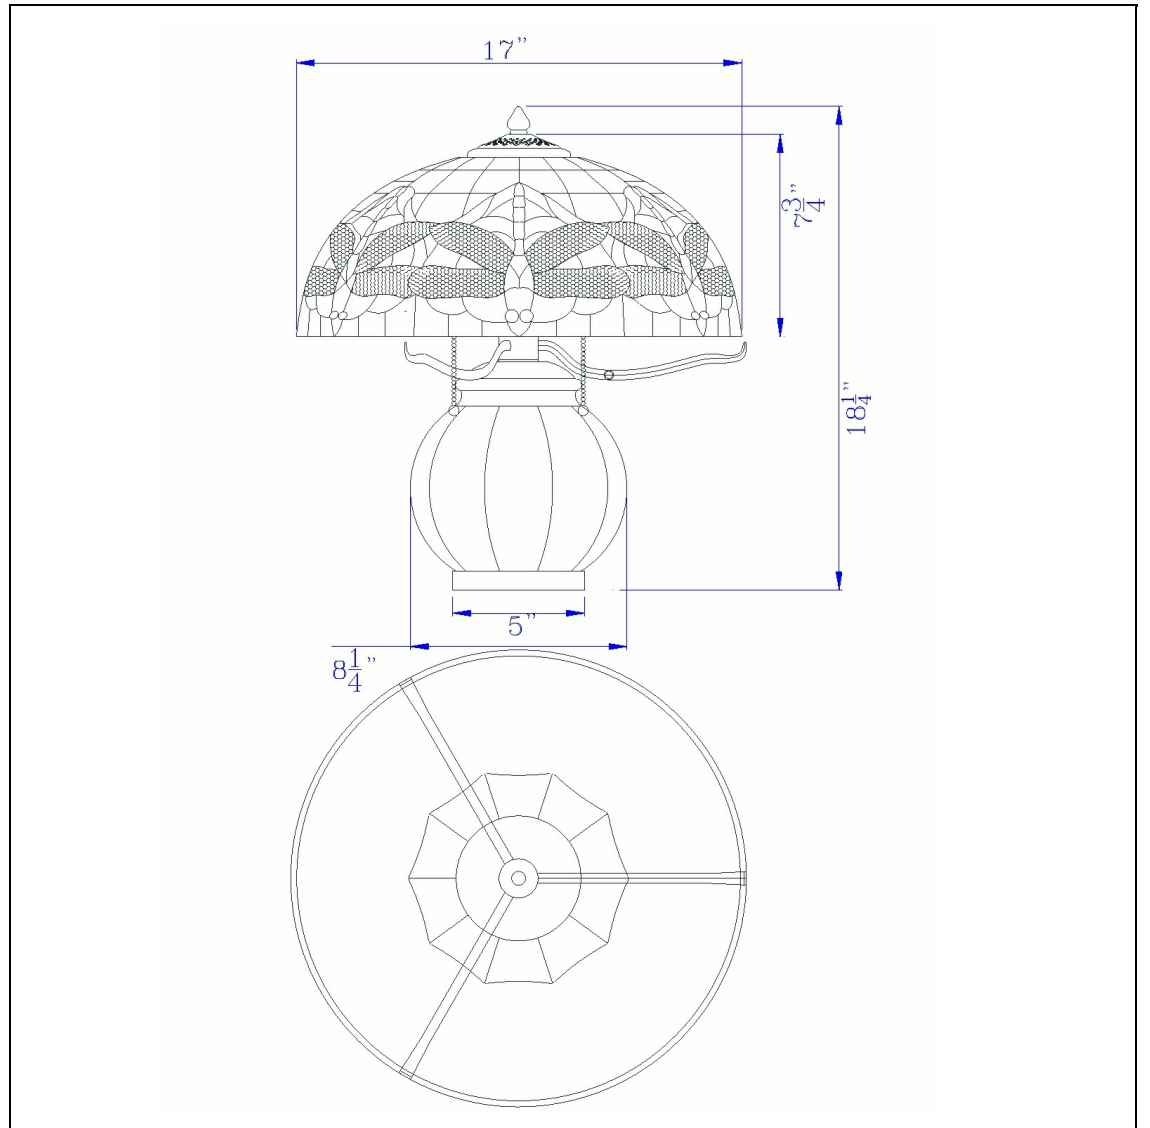

Product No. **BO-3012TB**

Description

60W x 2 Tiffany table lamp with pull chain switch with metal lamp body
Dome Tiffany shade
Art color glass
Dual pull chain switches
Mission Style
Dragon Fly
Ginger jar design
Matching finial
Unique curved upper base
Add a touch of color to your decor with this Art color glass tiffany lamp. It features a stained

Technical Specifications

UPC	020193067284	Shade Bottom1	17.00
Wattage	60W X 2	Shade Side	7.75
Switch Type	ON/OFF	Carton 1 Dimensions	18.80 x 20.00 x 20.00
Bulb Base	E26	Carton 2 Dimensions	0.00 x 0.00 x 20.00
Number of Lights	2	Package Dimensions	L: 20.00 W: 20.00 H: 18.80
Color	Tiffany		
Base Color	Dark Bronze		