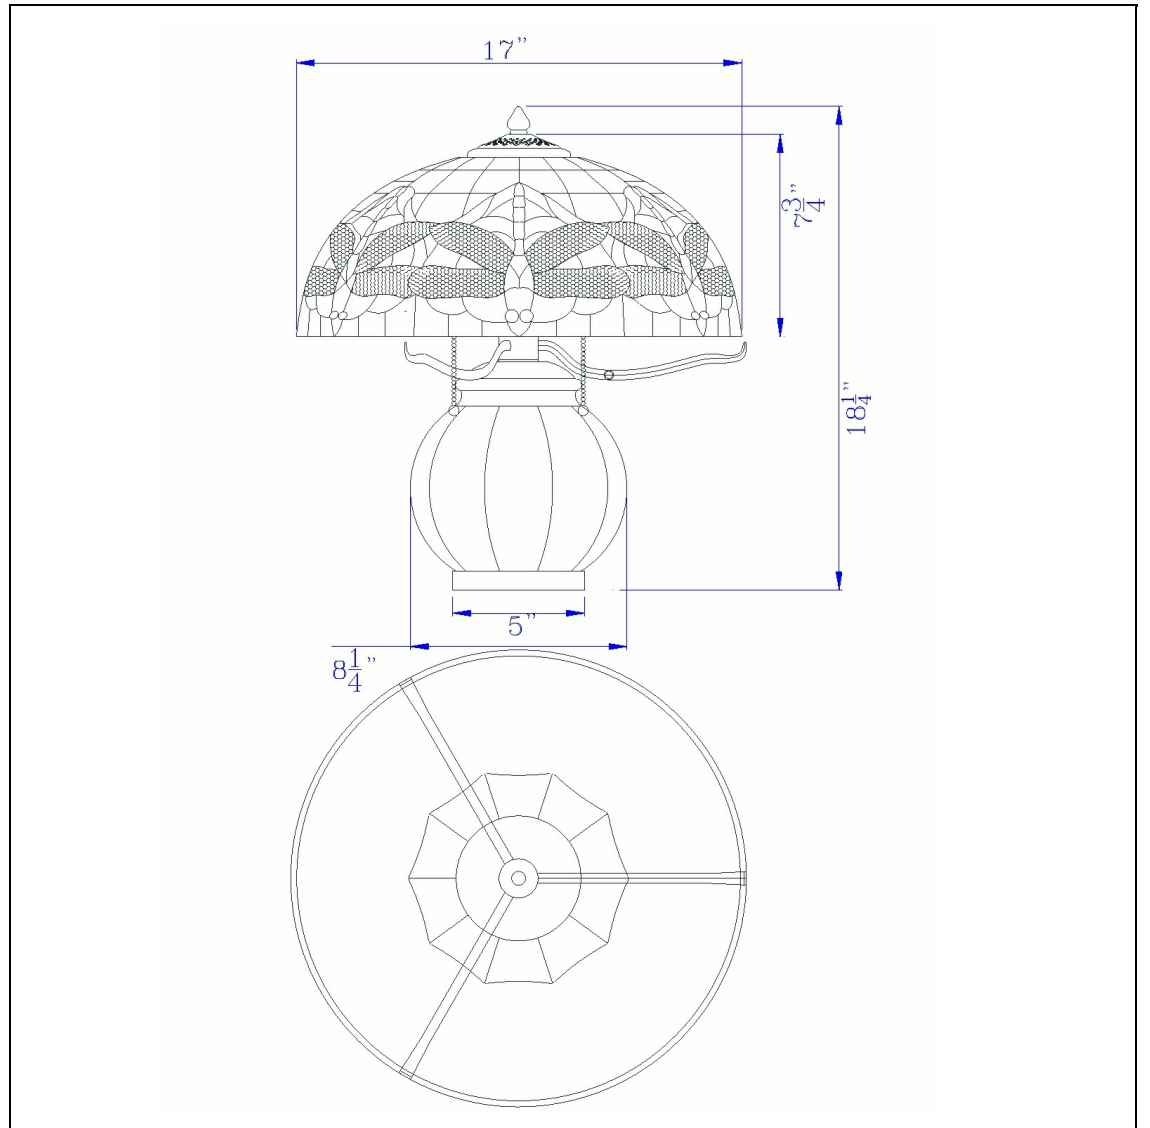

Product No. **BO-3012TB**

Description

60W x 2 Tiffany table lamp with pull chain switch with metal lamp body  
Dome Tiffany shade  
Art color glass  
Dual pull chain switches  
Mission Style  
Dragon Fly  
Ginger jar design  
Matching finial  
Unique curved upper base  
Add a touch of color to your decor with this Art color glass tiffany lamp. It features a stained

Technical Specifications

<b>UPC</b>	020193067284	<b>Shade Bottom1</b>	17.00
<b>Wattage</b>	60W X 2	<b>Shade Side</b>	7.75
<b>Switch Type</b>	ON/OFF	<b>Carton 1 Dimensions</b>	18.80 x 20.00 x 20.00
<b>Bulb Base</b>	E26	<b>Carton 2 Dimensions</b>	0.00 x 0.00 x 20.00
<b>Number of Lights</b>	2	<b>Package Dimensions</b>	L: 20.00 W: 20.00 H: 18.80
<b>Color</b>	Tiffany		
<b>Base Color</b>	Dark Bronze		