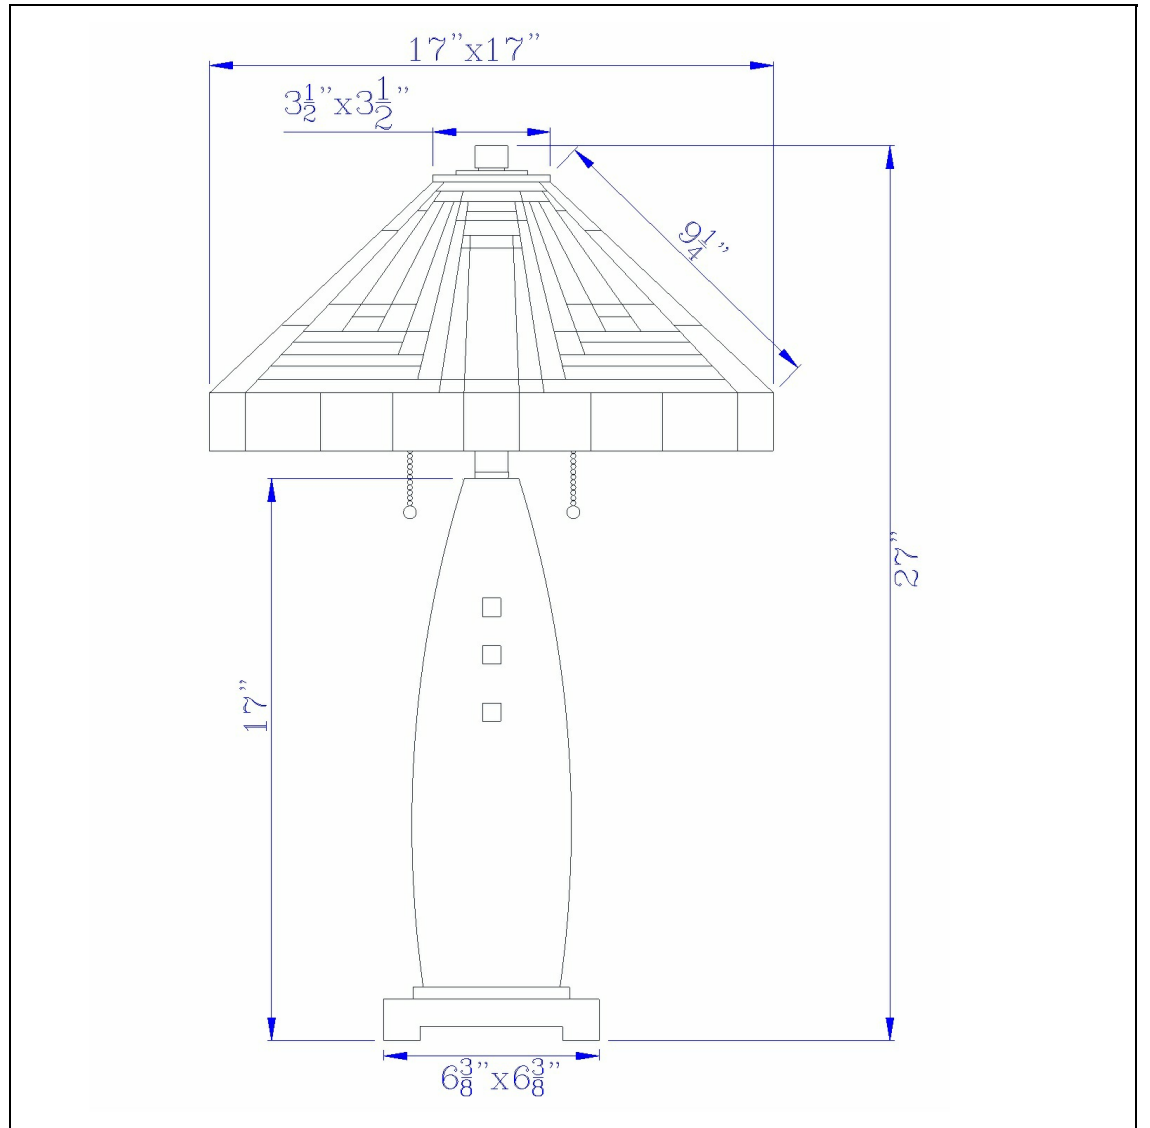

Product No. **BO-3013TB**

Description

60W x 2 Tiffany table lamp with pull chain switch with resin lamp body
Square tiffany shade
Art color glass
Dual Pull chain switches
Mission Style
Geometric pattern
Sturdy base
Matching finial
Faux wood look
Add a touch of color to your d?cor with this this Art color glass tiffany lamp. It features a staine

Technical Specifications

UPC	020193067284	Shade Top1	3.50
Wattage	60W X 2	Shade Top2	3.50
Switch Type	ON/OFF	Shade Bottom1	17.00
Bulb Base	E26	Shade Bottom2	17.00
Number of Lights	2	Shade Side	9.25
Color	Tiffany	Carton 1 Dimensions	27.80 x 11.50 x 23.50
Base Color	Wood	Carton 2 Dimensions	0.00 x 0.00 x 23.50
		Package Dimensions	L: 23.50 W: 11.50 H: 27.80