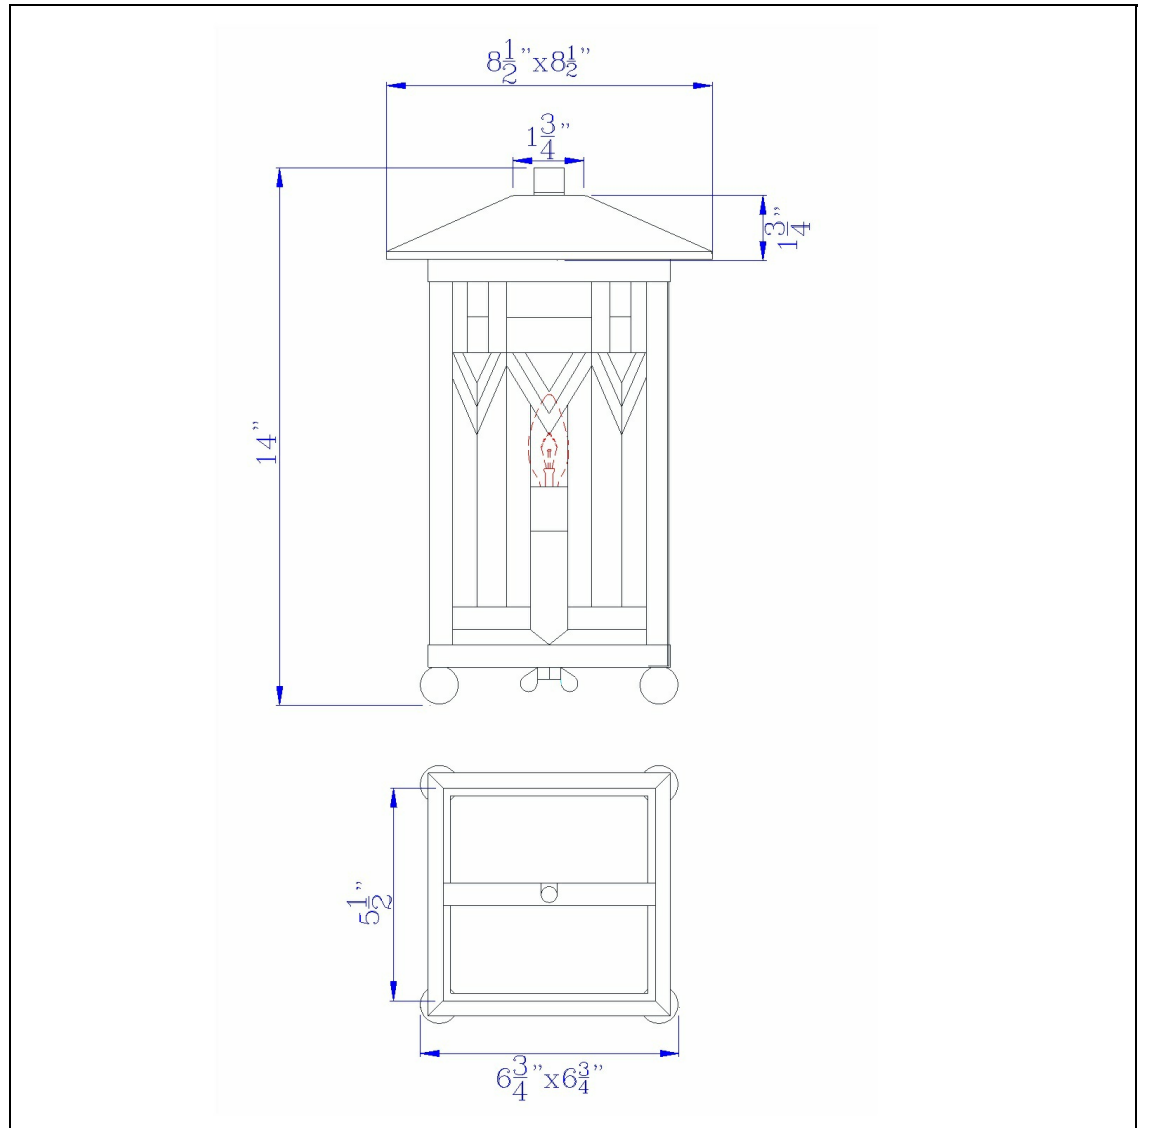

Product No. **BO-3014TB**

Description

25W Tiffany accent lamp  
Square tiffany shade  
Art color glass  
Mission style  
Dresser lamp  
Geometric pattern  
Sturdy base  
Accent lighting  
Lighthouse look  
Add a touch of color to your d?cor with this this Art color glass tiffany lamp. It features a staine

Technical Specifications

<b>UPC</b>	020193067284	<b>Shade Bottom1</b>	8.50
<b>Wattage</b>	25W	<b>Shade Bottom2</b>	8.50
<b>Switch Type</b>	ON/OFF	<b>Shade Side</b>	1.75
<b>Bulb Base</b>	E12	<b>Carton 1 Dimensions</b>	17.80 x 11.00 x 11.00
<b>Number of Lights</b>	1	<b>Carton 2 Dimensions</b>	0.00 x 0.00 x 11.00
<b>Color</b>	Tiffany	<b>Package Dimensions</b>	L: 11.00 W: 11.00 H: 17.80
<b>Base Color</b>	Bronze		