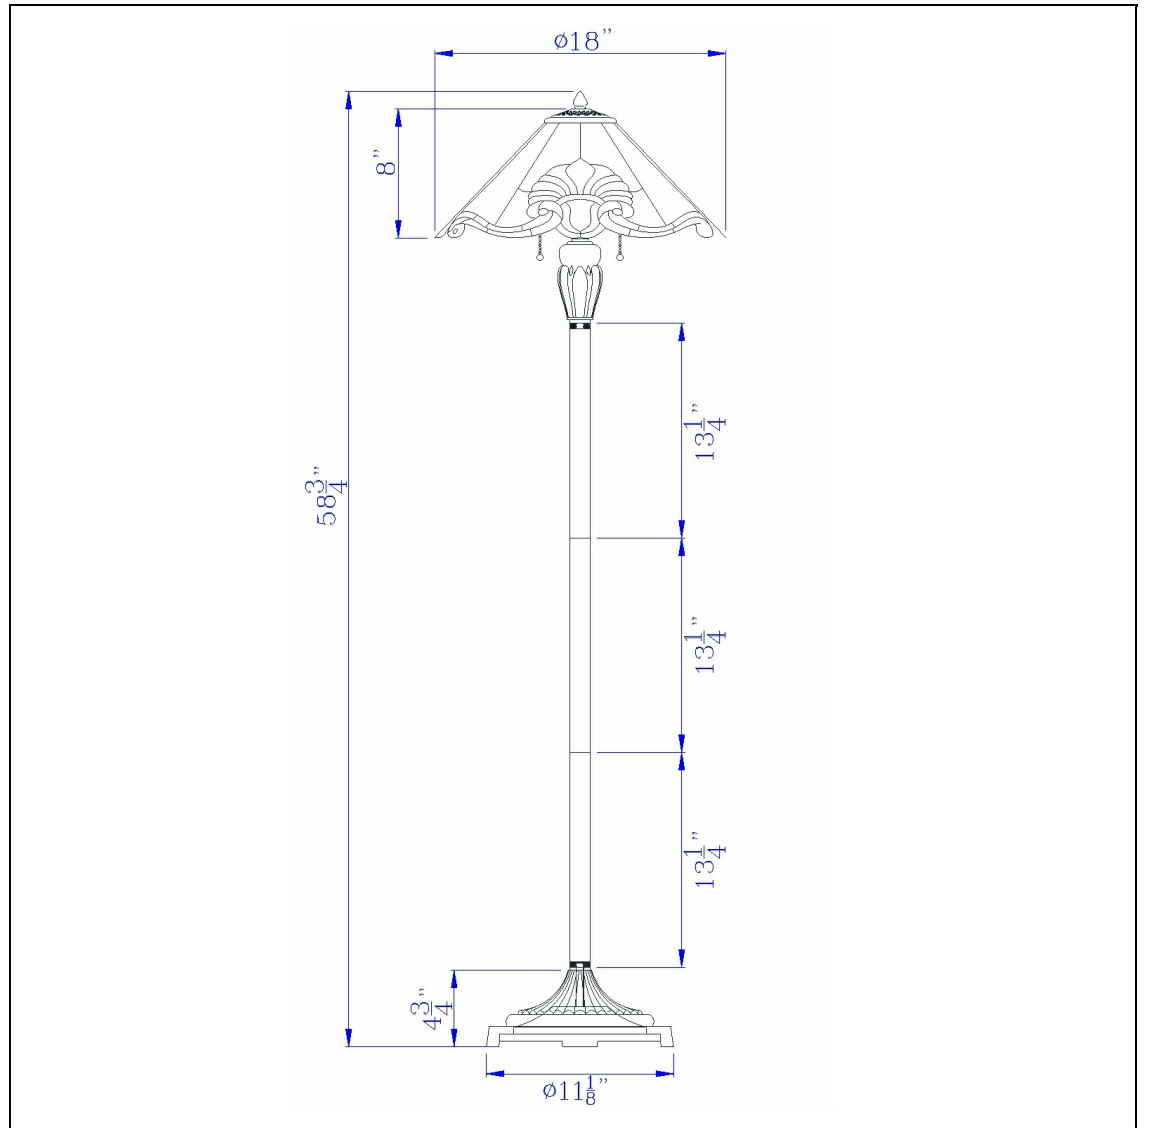

Product No. **BO-3015FL**

Description

60W x 2 Tiffany table lamp with pull chain switch with metal and resin lamp body
Umbrella Tiffany shade
Art color glass
Dual pull chain switches
Heavy weighted base
Matching table lamp
Colorful shade
Matching finial
Intrigue base design
Add a touch of color to your decor with this Art color glass tiffany floor lamp. It features a

Technical Specifications

UPC	020193067284	Shade Bottom1	18.00
Wattage	60W X 2	Shade Side	8.00
Switch Type	ON/OFF	Carton 1 Dimensions	27.00 x 10.80 x 21.30
Bulb Base	E26	Carton 2 Dimensions	0.00 x 0.00 x 21.30
Number of Lights	2	Package Dimensions	L: 21.30 W: 10.80 H: 27.00
Color	Tiffany		
Base Color	Dark Bronze		