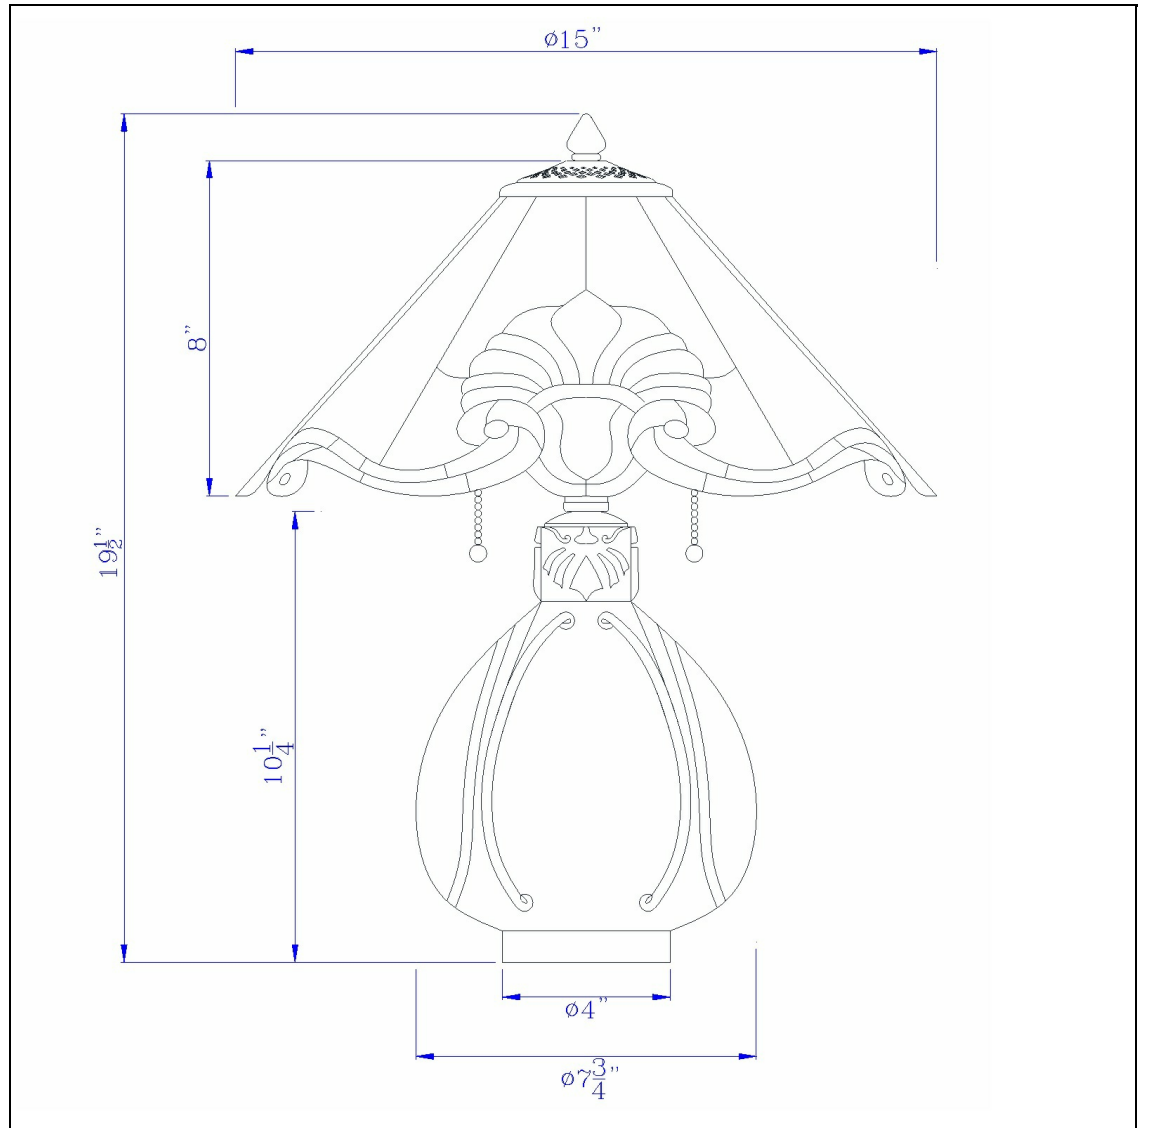

Product No. **BO-3015TB**

Description

60W x 2 Tiffany table lamp with pull chain switch with resin lamp body
Umbrella Tiffany shade
Art color glass
Dual pull chain switches
Matching floor lamp
Ginger jar design
Colorful shade
Matching finial
Sturdy base
Add a touch of color to your d?cor with this this Art color glass tiffany floor lamp. It features a

Technical Specifications

UPC	020193067284	Shade Bottom1	15.00
Wattage	60W X 2	Shade Side	8.00
Switch Type	ON/OFF	Carton 1 Dimensions	24.80 x 11.30 x 20.00
Bulb Base	E26	Carton 2 Dimensions	0.00 x 0.00 x 20.00
Number of Lights	2	Package Dimensions	L: 20.00 W: 11.30 H: 24.80
Color	Tiffany		
Base Color	Dark Bronze		