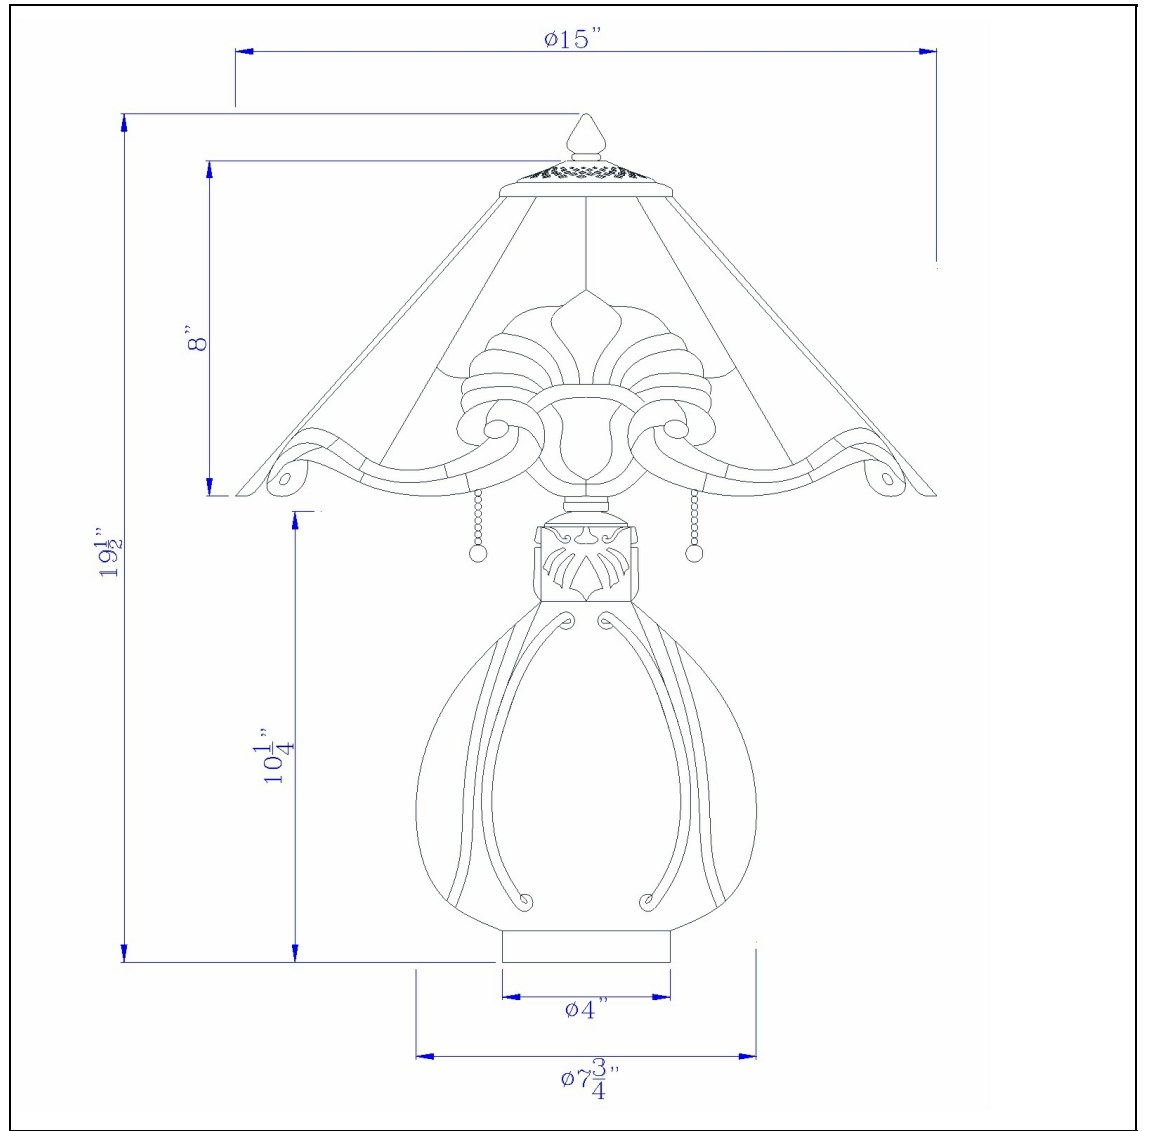

Product No. **BO-3015TB**

Description

60W x 2 Tiffany table lamp with pull chain switch with resin lamp body  
Umbrella Tiffany shade  
Art color glass  
Dual pull chain switches  
Matching floor lamp  
Ginger jar design  
Colorful shade  
Matching finial  
Sturdy base  
Add a touch of color to your d?cor with this this Art color glass tiffany floor lamp. It features a

Technical Specifications

<b>UPC</b>	020193067284	<b>Shade Bottom1</b>	15.00
<b>Wattage</b>	60W X 2	<b>Shade Side</b>	8.00
<b>Switch Type</b>	ON/OFF	<b>Carton 1 Dimensions</b>	24.80 x 11.30 x 20.00
<b>Bulb Base</b>	E26	<b>Carton 2 Dimensions</b>	0.00 x 0.00 x 20.00
<b>Number of Lights</b>	2	<b>Package Dimensions</b>	L: 20.00 W: 11.30 H: 24.80
<b>Color</b>	Tiffany		
<b>Base Color</b>	Dark Bronze		