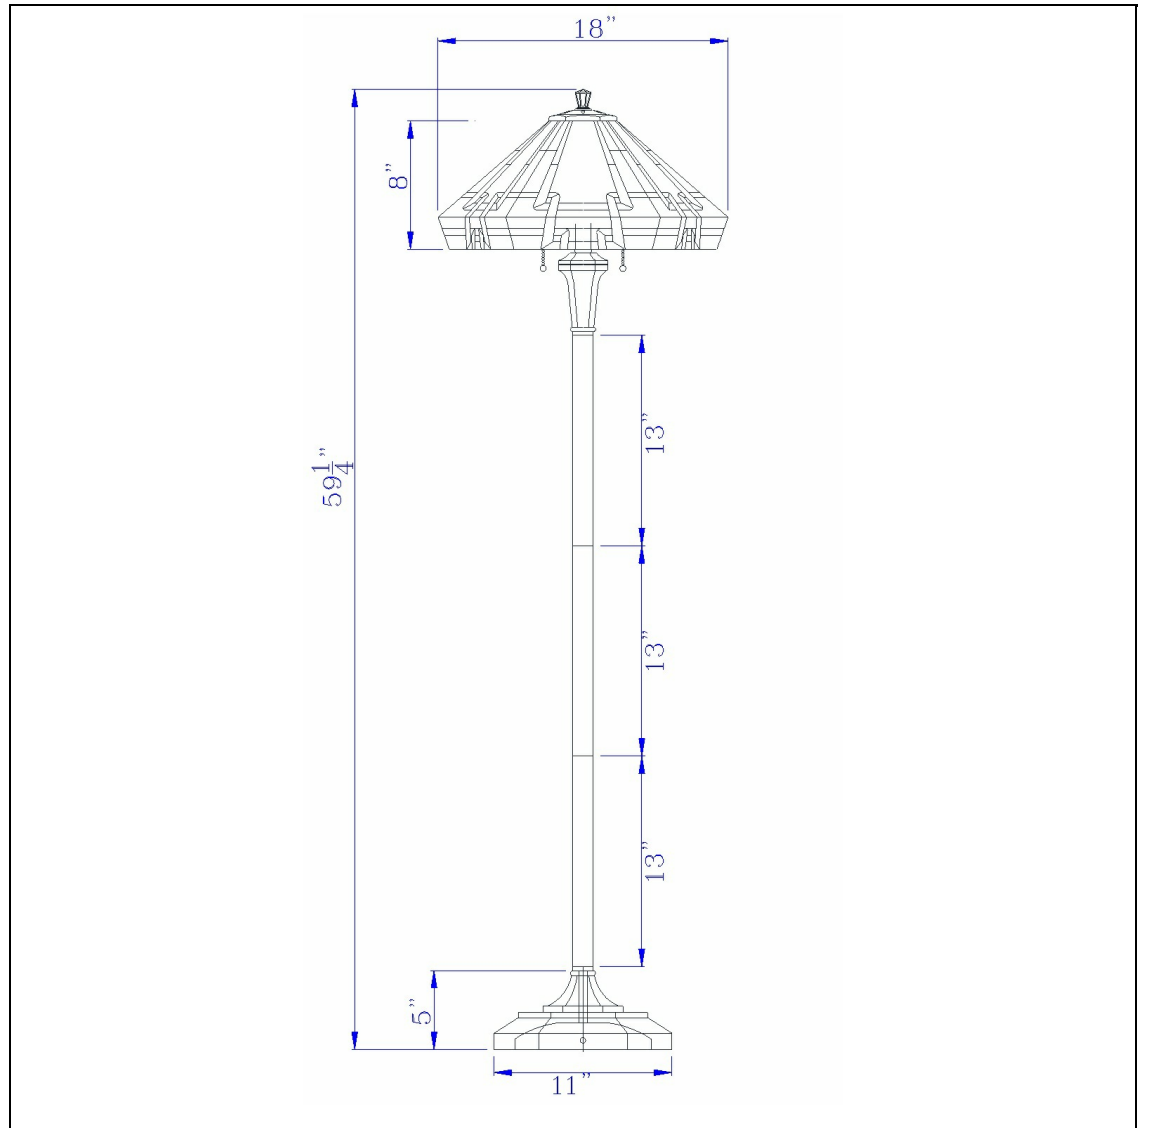

Product No. **BO-3016FL**

Description

60W x 2 Tiffany table lamp with pull chain switch with metal and resin lamp body  
Tiffany shade  
Art color glass  
Dual pull chain switches  
Mission Style  
Geometric pattern  
Matching table lamp  
Matching finial  
Heavy weighted base  
Add a touch of color to your decor with this Art color glass tiffany lamp. It features a stained

Technical Specifications

<b>UPC</b>	020193067284	<b>Shade Bottom1</b>	18.00
<b>Wattage</b>	60W X 2	<b>Shade Side</b>	8.00
<b>Switch Type</b>	ON/OFF	<b>Carton 1 Dimensions</b>	25.30 x 11.80 x 22.00
<b>Bulb Base</b>	E26	<b>Carton 2 Dimensions</b>	0.00 x 0.00 x 22.00
<b>Number of Lights</b>	2	<b>Package Dimensions</b>	L: 22.00 W: 11.80 H: 25.30
<b>Color</b>	Tiffany		
<b>Base Color</b>	Dark Bronze		