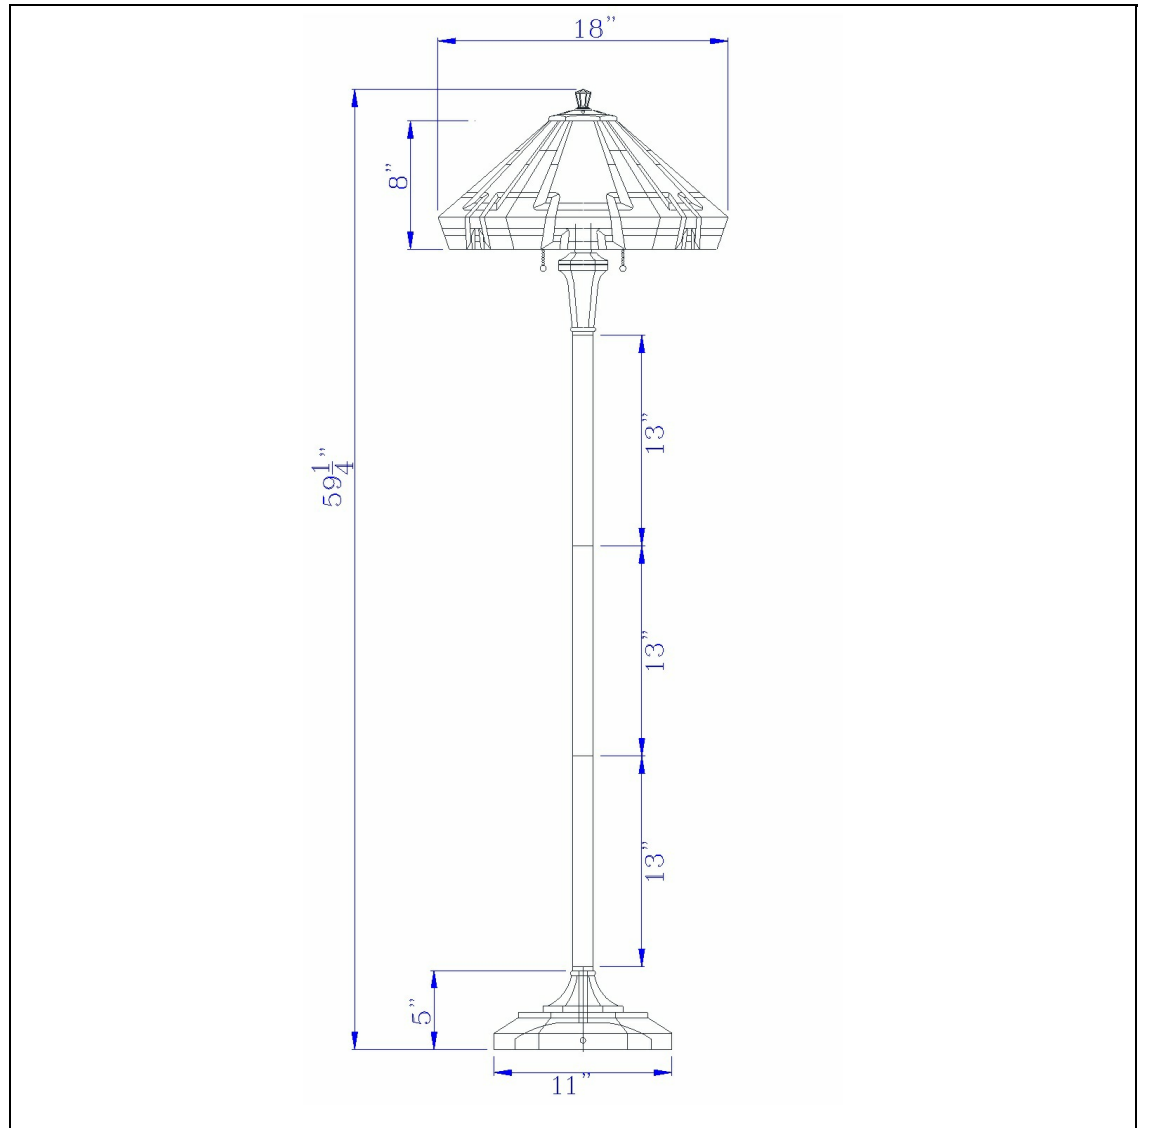

Product No. **BO-3016FL**

Description

60W x 2 Tiffany table lamp with pull chain switch with metal and resin lamp body
Tiffany shade
Art color glass
Dual pull chain switches
Mission Style
Geometric pattern
Matching table lamp
Matching finial
Heavy weighted base
Add a touch of color to your decor with this Art color glass tiffany lamp. It features a stained

Technical Specifications

UPC	020193067284	Shade Bottom1	18.00
Wattage	60W X 2	Shade Side	8.00
Switch Type	ON/OFF	Carton 1 Dimensions	25.30 x 11.80 x 22.00
Bulb Base	E26	Carton 2 Dimensions	0.00 x 0.00 x 22.00
Number of Lights	2	Package Dimensions	L: 22.00 W: 11.80 H: 25.30
Color	Tiffany		
Base Color	Dark Bronze		