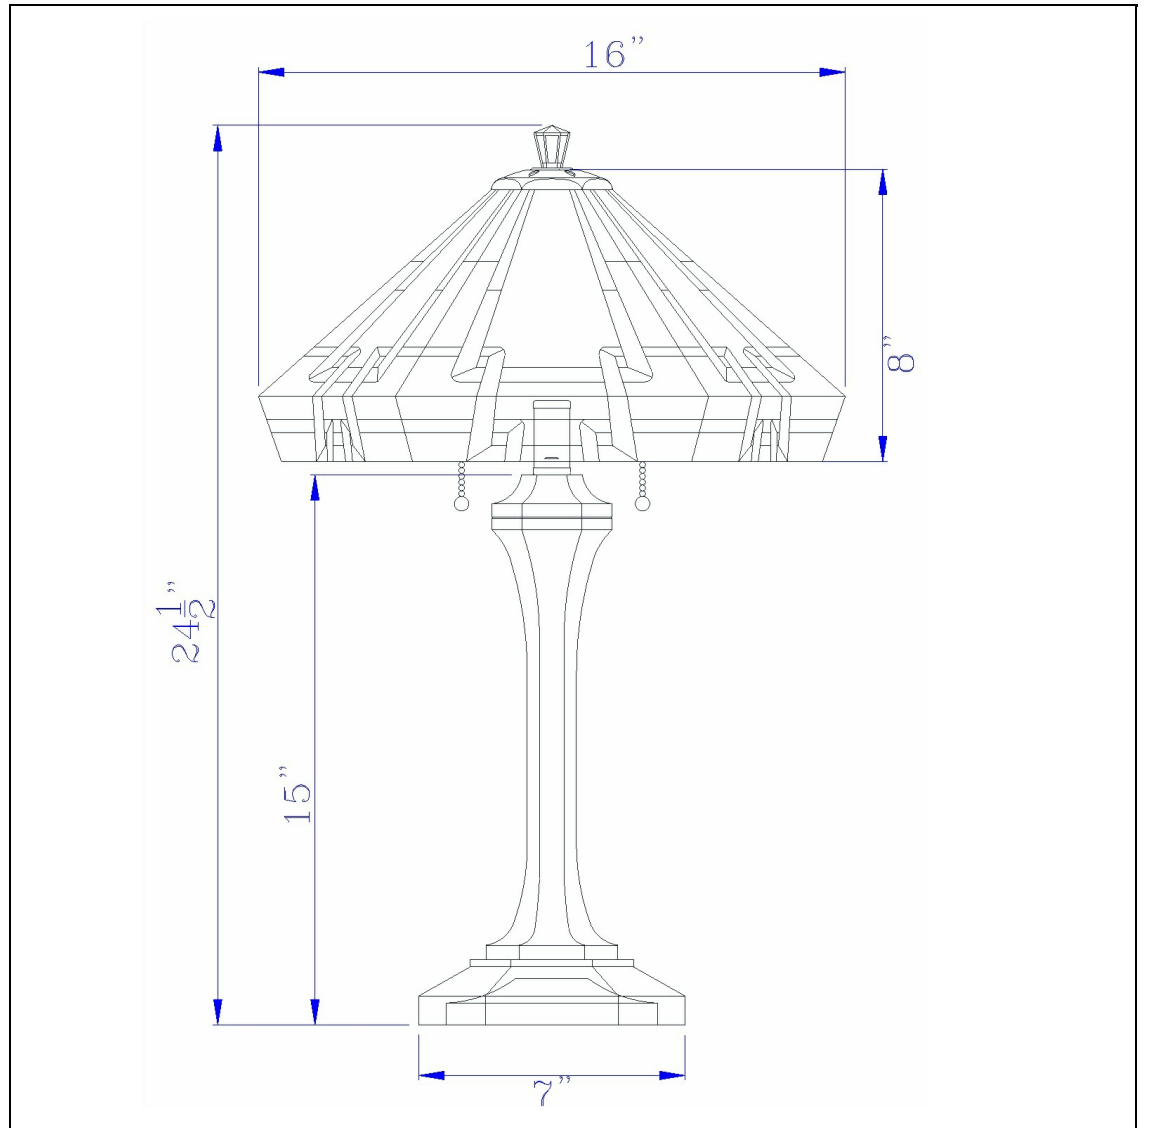

Product No. **BO-3016TB**

Description

60W x 2 Tiffany table lamp with pull chain switch with resin lamp body  
Tiffany shade  
Art color glass  
Dual pull chain switches  
Mission Style  
Geometric pattern  
Matching floor lamp  
Matching finial  
Heavy weighted base  
Add a touch of color to your decor with this Art color glass tiffany lamp. It features a stained

Technical Specifications

<b>UPC</b>	020193067284	<b>Shade Bottom1</b>	16.00
<b>Wattage</b>	60W X 2	<b>Shade Side</b>	8.00
<b>Switch Type</b>	ON/OFF	<b>Carton 1 Dimensions</b>	22.80 x 11.80 x 22.50
<b>Bulb Base</b>	E26	<b>Carton 2 Dimensions</b>	0.00 x 0.00 x 22.50
<b>Number of Lights</b>	2	<b>Package Dimensions</b>	L: 22.50 W: 11.80 H: 22.80
<b>Color</b>	Tiffany		
<b>Base Color</b>	Dark Bronze		