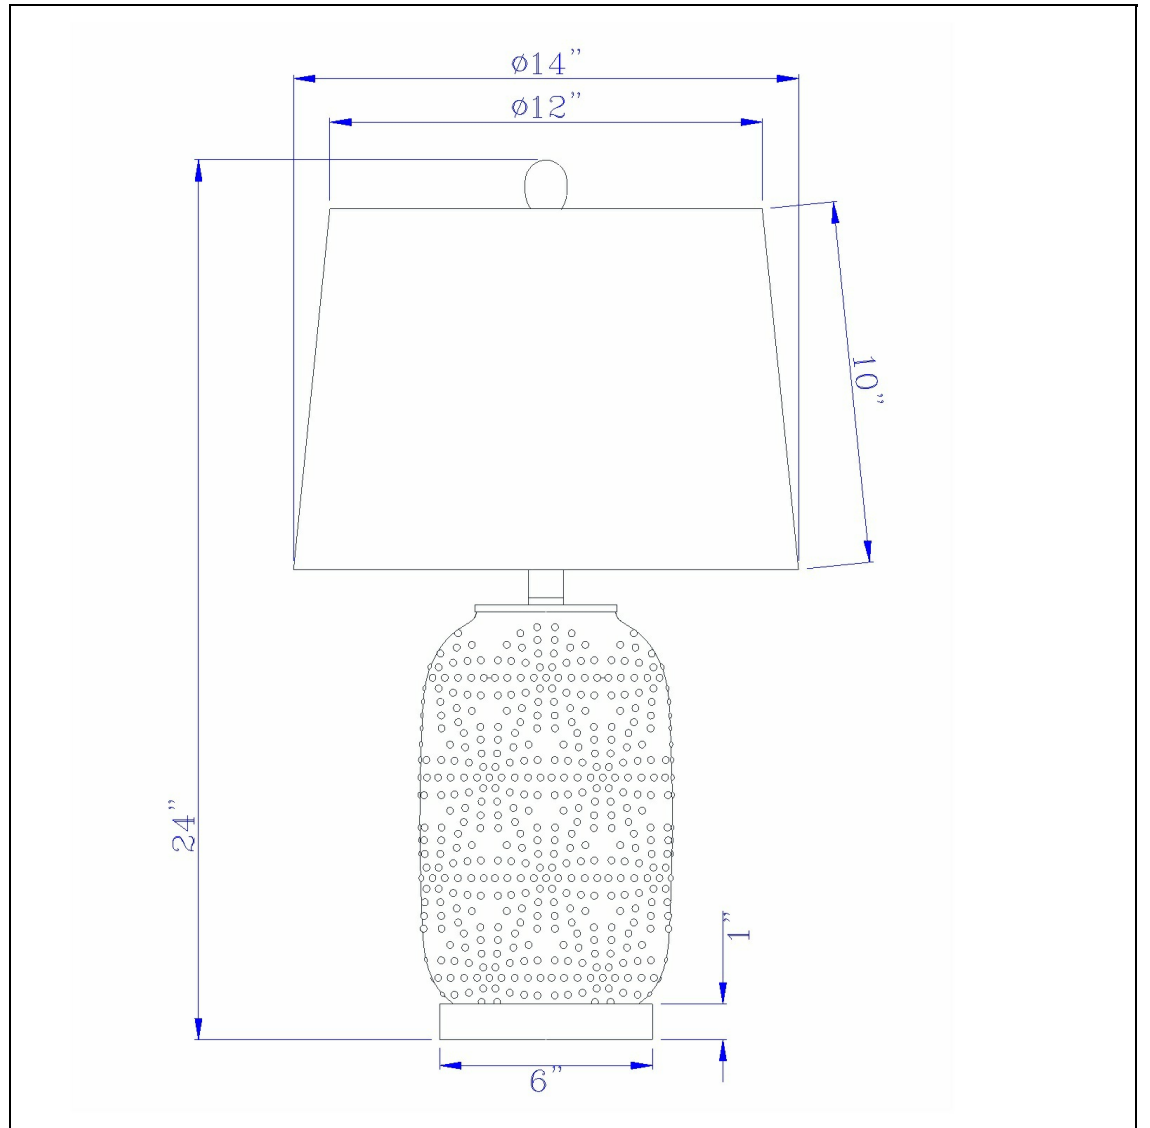

Product No. **BO-3022TB**

Description

150W 3 way Sedalia ceramic table lamp with hardback fabric shade  
Ceramic lamp body  
Dot Design  
Pearl White Finish  
Hardback fabric shade  
Mason jar design  
Ivory finish  
Sturdy metal base  
Matching finial  
Update your room's look with this milky ivory ceramic table lamp. It features a texturized circular

Technical Specifications

<b>UPC</b>	020193067284	<b>Shade Top1</b>	13.00
<b>Wattage</b>	150W	<b>Shade Bottom1</b>	13.00
<b>Switch Type</b>	3WAY	<b>Shade Side</b>	10.00
<b>Bulb Base</b>	E26	<b>Carton 1 Dimensions</b>	18.50 x 15.50 x 14.50
<b>Number of Lights</b>	1	<b>Carton 2 Dimensions</b>	0.00 x 0.00 x 14.50
<b>Color</b>	Ivory	<b>Package Dimensions</b>	L: 14.50 W: 15.50 H: 18.50
<b>Base Color</b>	Antique Brass		