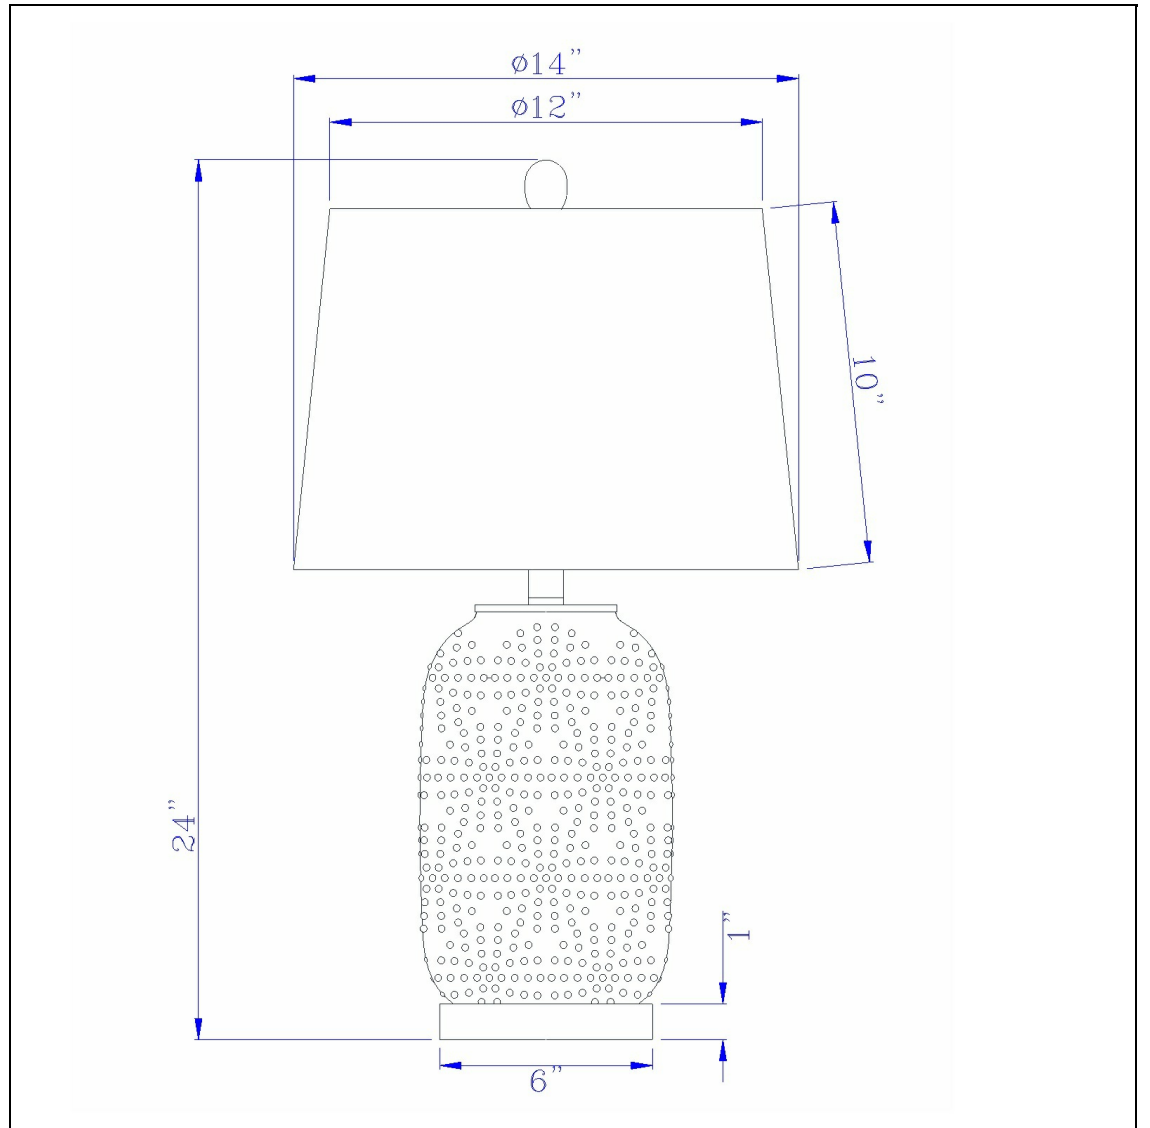

Product No. **BO-3022TB**

Description

150W 3 way Sedalia ceramic table lamp with hardback fabric shade
Ceramic lamp body
Dot Design
Pearl White Finish
Hardback fabric shade
Mason jar design
Ivory finish
Sturdy metal base
Matching finial
Update your room's look with this milky ivory ceramic table lamp. It features a texturized circular

Technical Specifications

UPC	020193067284	Shade Top1	13.00
Wattage	150W	Shade Bottom1	13.00
Switch Type	3WAY	Shade Side	10.00
Bulb Base	E26	Carton 1 Dimensions	18.50 x 15.50 x 14.50
Number of Lights	1	Carton 2 Dimensions	0.00 x 0.00 x 14.50
Color	Ivory	Package Dimensions	L: 14.50 W: 15.50 H: 18.50
Base Color	Antique Brass		