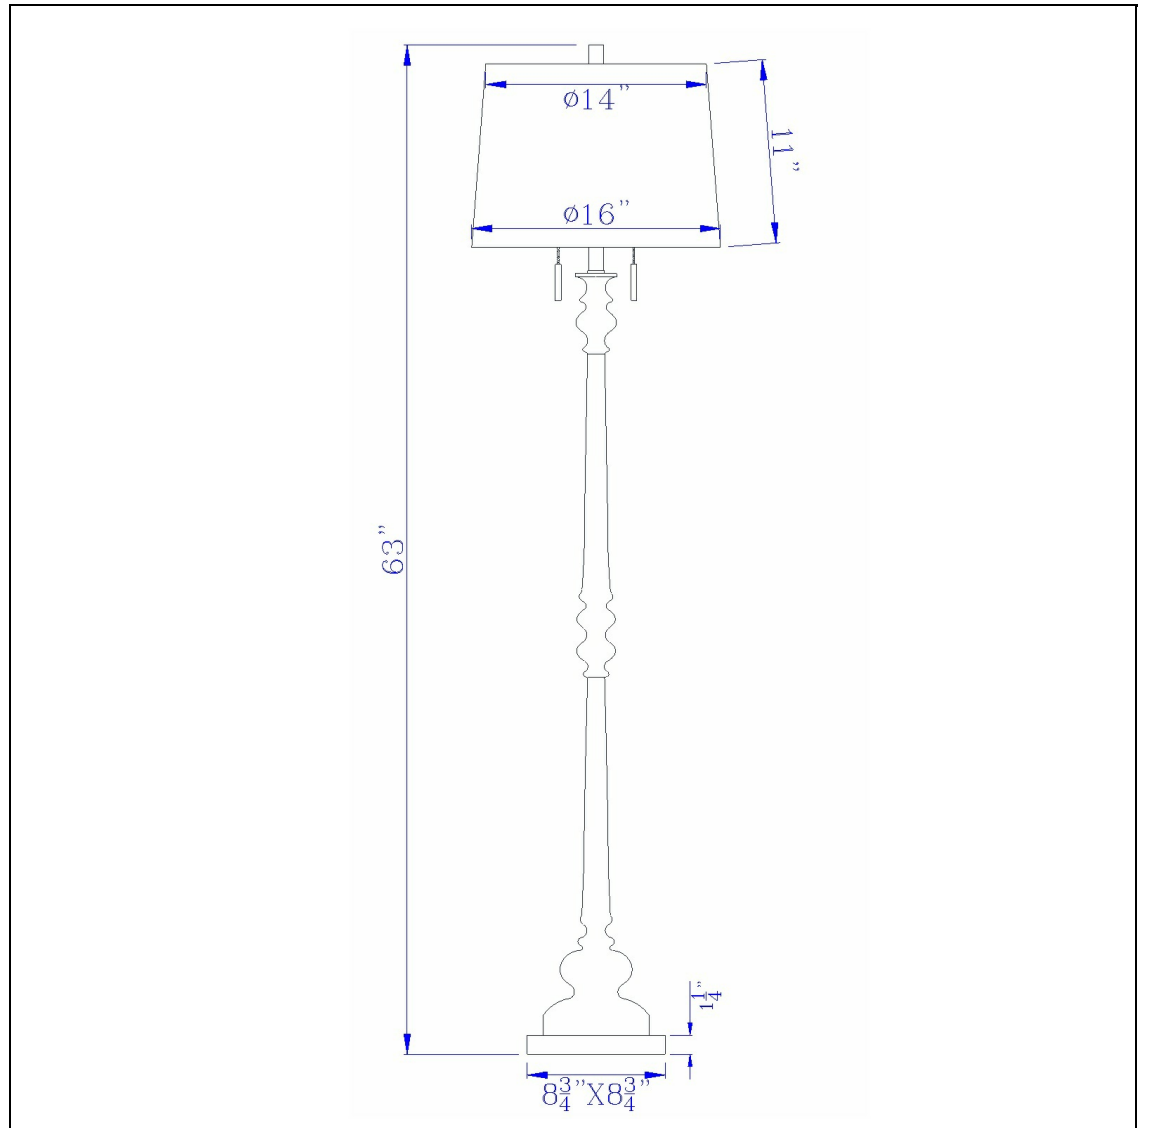

Product No. **BO-3024FL**

Description

60W x 2 Torrington resin floor lamp with pull chain switch and hardback linen shade
Feature hammered effects
Dual pull chain switch
Heavy weighted base
Traditional column design
Matching table lamp
Rustic iron finish
Hardback linen shade
Matching finial
Add a rustic touch to your space with this rustic iron resin floor lamp. It features a matte hammer

Technical Specifications

UPC	020193067284	Shade Top1	14.00
Wattage	60W X 2	Shade Bottom1	16.00
Switch Type	ON/OFF	Shade Side	11.00
Bulb Base	E26	Carton 1 Dimensions	16.00 x 17.00 x 23.00
Number of Lights	2	Carton 2 Dimensions	0.00 x 0.00 x 23.00
Color	Rustic Iron	Package Dimensions	L: 23.00 W: 17.00 H: 16.00
Base Color	Rustic Iron		