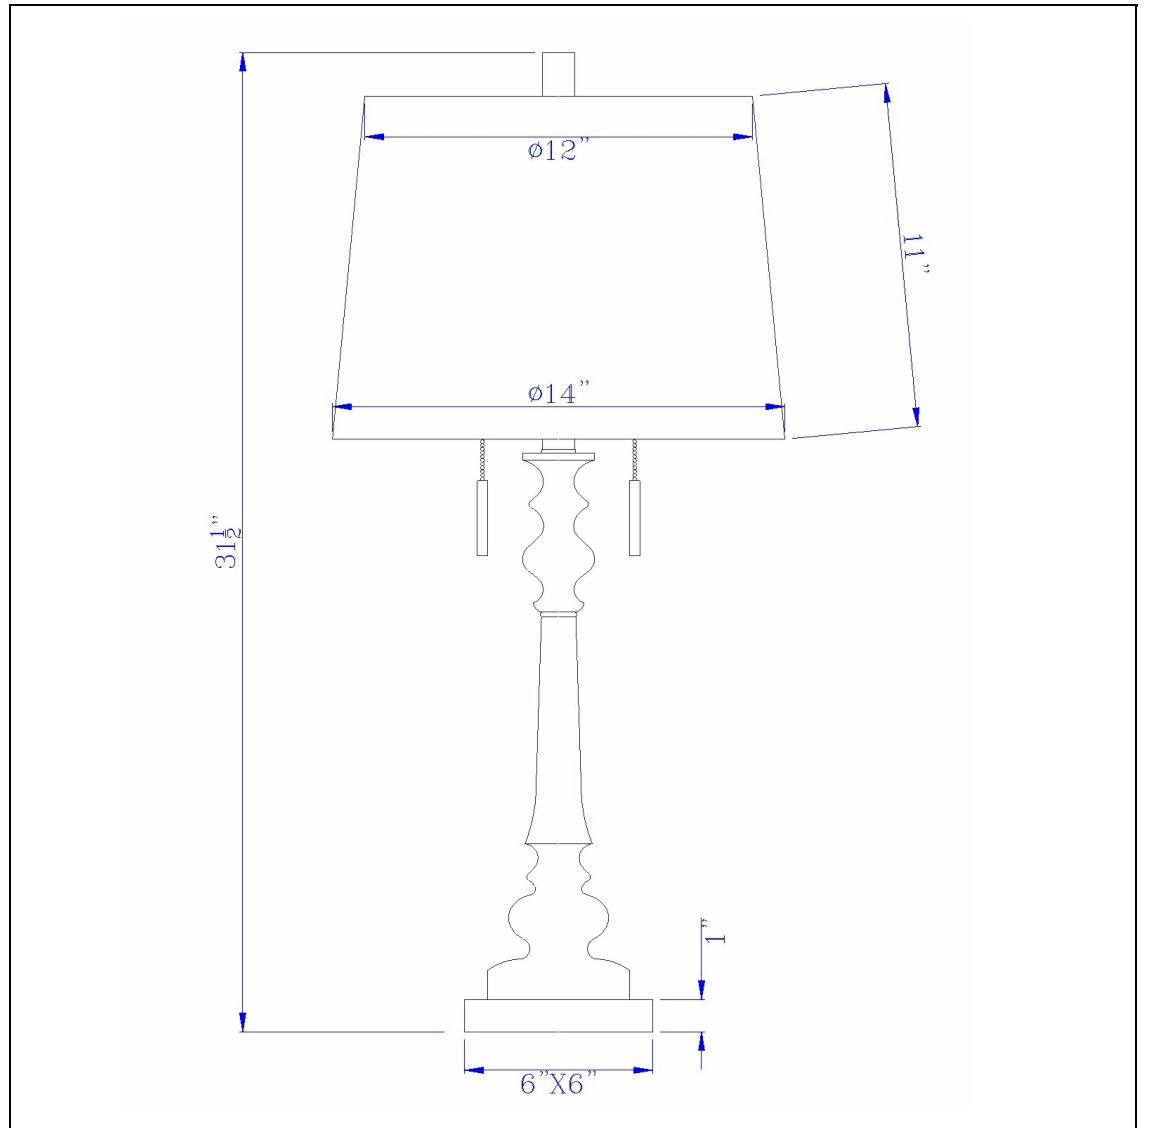

Product No. **BO-3024TB**

Description

60W x 2 Torrington resin table lamp with pull chain switch and hardback linen shade  
Feature hammered effects  
Dual pull chain switch  
Heavy weighted base  
Traditional column design  
Matching floor lamp  
Rustic iron finish  
Hardback linen shade  
Matching finial  
Add a rustic touch to your space with this rustic iron resin table lamp. It features a matte hammer

Technical Specifications

<b>UPC</b>	020193067284	<b>Shade Top1</b>	12.00
<b>Wattage</b>	60W X 2	<b>Shade Bottom1</b>	14.00
<b>Switch Type</b>	ON/OFF	<b>Shade Side</b>	11.00
<b>Bulb Base</b>	E26	<b>Carton 1 Dimensions</b>	21.00 x 15.00 x 15.00
<b>Number of Lights</b>	2	<b>Carton 2 Dimensions</b>	0.00 x 0.00 x 15.00
<b>Color</b>	Rustic Iron	<b>Package Dimensions</b>	L: 15.00 W: 15.00 H: 21.00
<b>Base Color</b>	Rustic Iron		