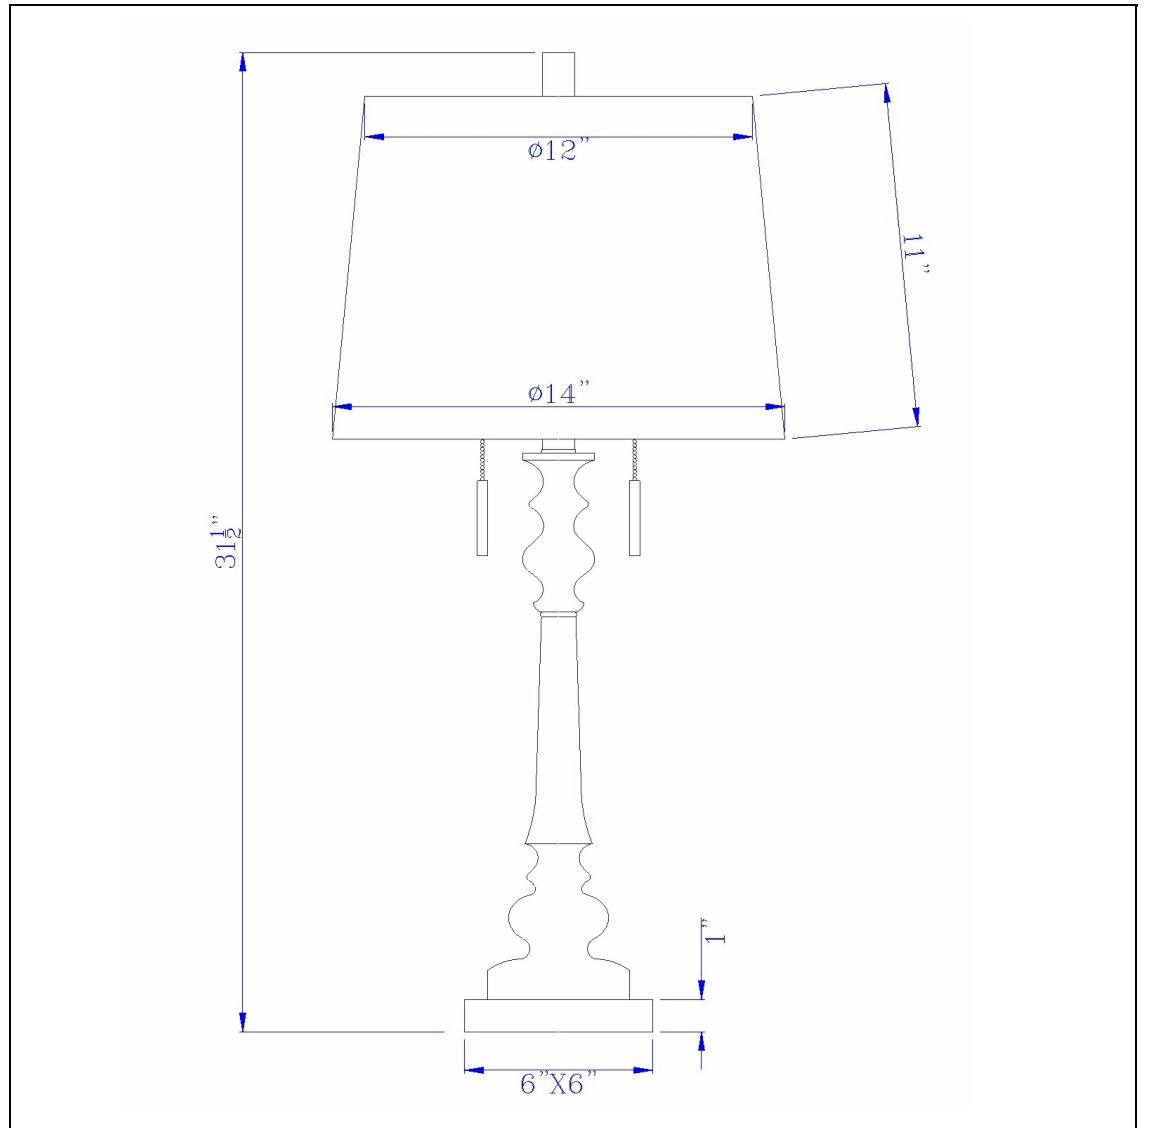

Product No. **BO-3024TB**

Description

60W x 2 Torrington resin table lamp with pull chain switch and hardback linen shade  
Feature hammered effects  
Dual pull chain switch  
Heavy weighted base  
Traditional column design  
Matching floor lamp  
Rustic iron finish  
Hardback linen shade  
Matching finial  
Add a rustic touch to your space with this rustic iron resin table lamp. It features a matte hammer

Technical Specifications

<b>UPC</b>	020193067284
<b>Wattage</b>	60W X 2
<b>Switch Type</b>	ON/OFF
<b>Bulb Base</b>	E26
<b>Number of Lights</b>	2
<b>Color</b>	Rustic Iron
<b>Base Color</b>	Rustic Iron

<b>Shade Top1</b>	12.00
<b>Shade Bottom1</b>	14.00
<b>Shade Side</b>	11.00
<b>Carton 1 Dimensions</b>	21.00 x 15.00 x 15.00
<b>Carton 2 Dimensions</b>	0.00 x 0.00 x 15.00
<b>Package Dimensions</b>	L: 15.00 W: 15.00 H: 21.00