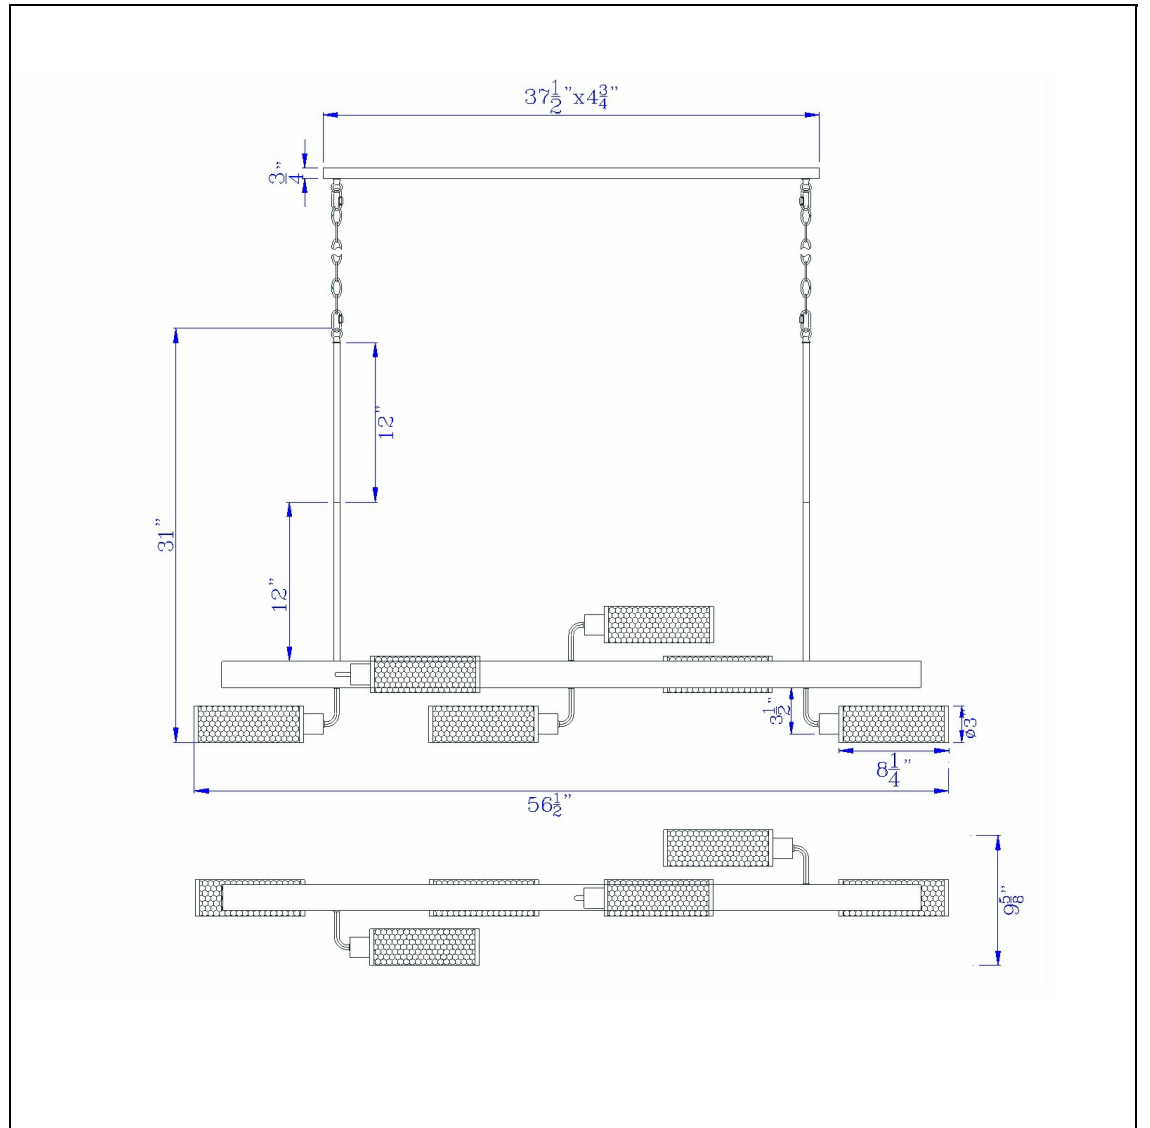

Product No. **FX-3008-6**

Description

60W x 6 Lenox pine wood island chandelier with metal mesh shades
Metal mesh shades
Lantern design
Square wood body
Island chandelier
Matching floor and table lamp
Light oak finish
Pine wood construction
Optional edison bulbs
Brighten your home with the rustic design of this long pinewood island chandelier. It features a smo

Technical Specifications

UPC	020193067284	Shade Top1	3.00
Wattage	60W X 6	Shade Bottom1	3.00
Switch Type	X	Shade Side	8.25
Bulb Base	E26	Carton 1 Dimensions	12.80 x 12.00 x 55.00
Number of Lights	6	Carton 2 Dimensions	0.00 x 0.00 x 55.00
Color	Light Oak	Package Dimensions	L: 55.00 W: 12.00 H: 12.80
Base Color	Dark Bronze		