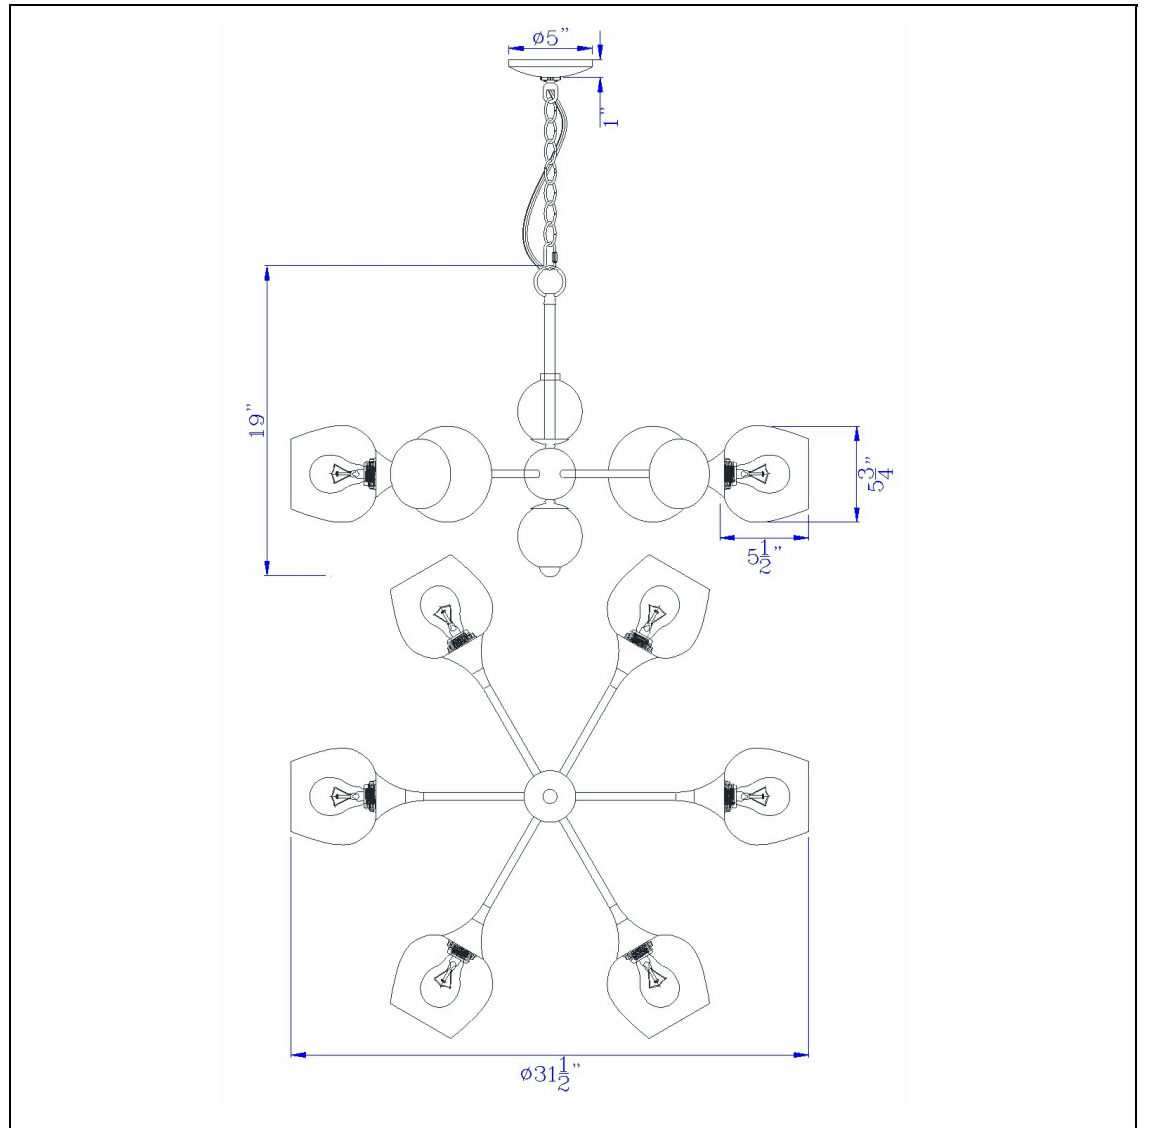

Product No. **FX-3757-6**

Description

60W x 6 Pendleton metal chandelier with electrolal plated smoked glass shades
Wine cup glass shade design
Spider fixture body design
Smoked glass
Edison nostalgia
Matching one light pendant
Antique brass finish
Metal construction
Optional edison bulbs
With a spider type design, this elegant chandelier is a stylish accent piece for any entry way, livi

Technical Specifications

UPC	020193067284
Wattage	60W X 6
Switch Type	X
Bulb Base	E26
Number of Lights	6
Color	Antique Brass
Base Color	Antique Brass

Shade Bottom1	5.75
Shade Side	5.50
Carton 1 Dimensions	25.80 x 8.50 x 23.50
Carton 2 Dimensions	0.00 x 0.00 x 23.50
Package Dimensions	L: 23.50 W: 8.50 H: 25.80