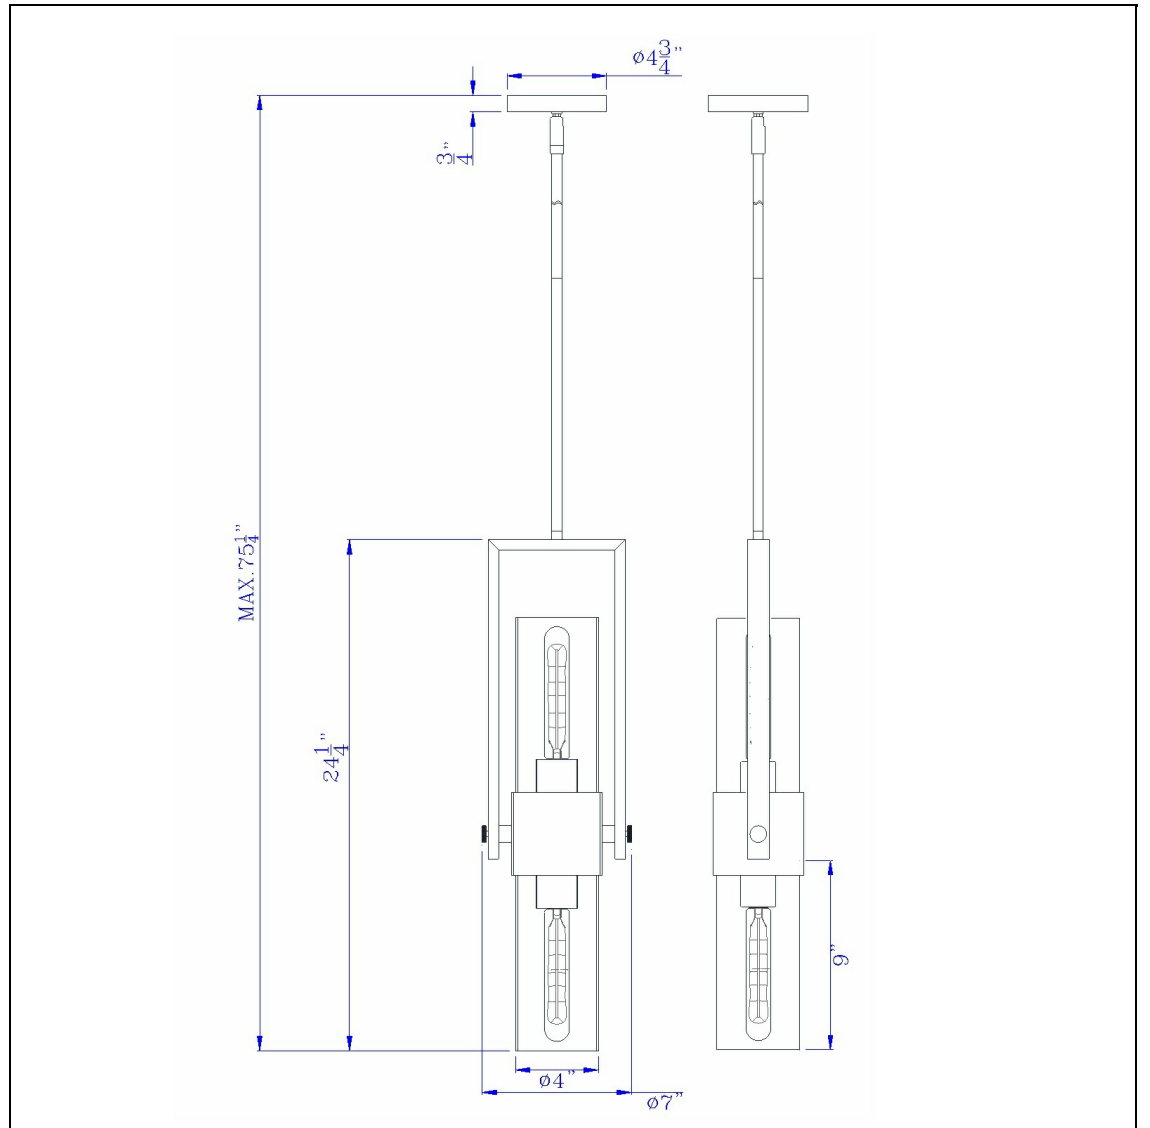

Product No. **FX-3758-1**

Description

60W Redmond metal pendant with clear glass shade
Dual Light
Rotatable shades
Clear tubular glass
Mini pendant
Clean, sleek design
Chrome finish
Metal construction
Optional edison bulbs
Add a modern touch to your space with this chrome metal pendant with glass shade. It features a slim

Technical Specifications

UPC	020193067284	Shade Top1	4.00
Wattage	40W X 2	Shade Bottom1	4.00
Switch Type	X	Shade Side	9.00
Bulb Base	E26	Carton 1 Dimensions	21.80 x 9.00 x 11.50
Number of Lights	2	Carton 2 Dimensions	0.00 x 0.00 x 11.50
Color	Chrome	Package Dimensions	L: 11.50 W: 9.00 H: 21.80
Base Color	Chrome		