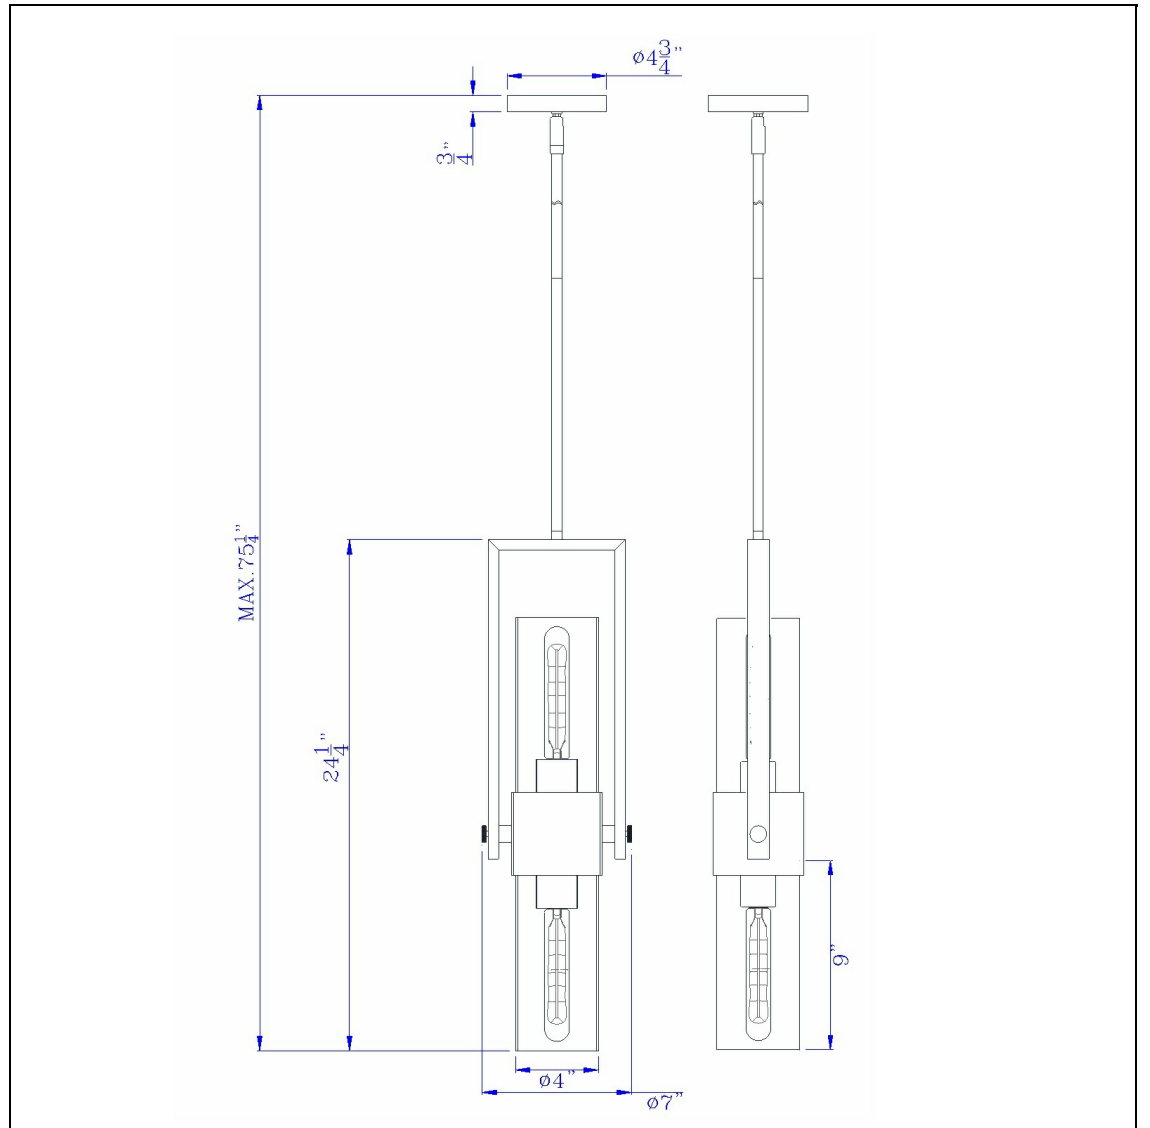

Product No. **FX-3758-1**

Description

60W Redmond metal pendant with clear glass shade  
Dual Light  
Rotatable shades  
Clear tubular glass  
Mini pendant  
Clean, sleek design  
Chrome finish  
Metal construction  
Optional edison bulbs  
Add a modern touch to your space with this chrome metal pendant with glass shade. It features a slim

Technical Specifications

|                         |              |                            |                           |
|-------------------------|--------------|----------------------------|---------------------------|
| <b>UPC</b>              | 020193067284 | <b>Shade Top1</b>          | 4.00                      |
| <b>Wattage</b>          | 40W X 2      | <b>Shade Bottom1</b>       | 4.00                      |
| <b>Switch Type</b>      | X            | <b>Shade Side</b>          | 9.00                      |
| <b>Bulb Base</b>        | E26          | <b>Carton 1 Dimensions</b> | 21.80 x 9.00 x 11.50      |
| <b>Number of Lights</b> | 2            | <b>Carton 2 Dimensions</b> | 0.00 x 0.00 x 11.50       |
| <b>Color</b>            | Chrome       | <b>Package Dimensions</b>  | L: 11.50 W: 9.00 H: 21.80 |
| <b>Base Color</b>       | Chrome       |                            |                           |