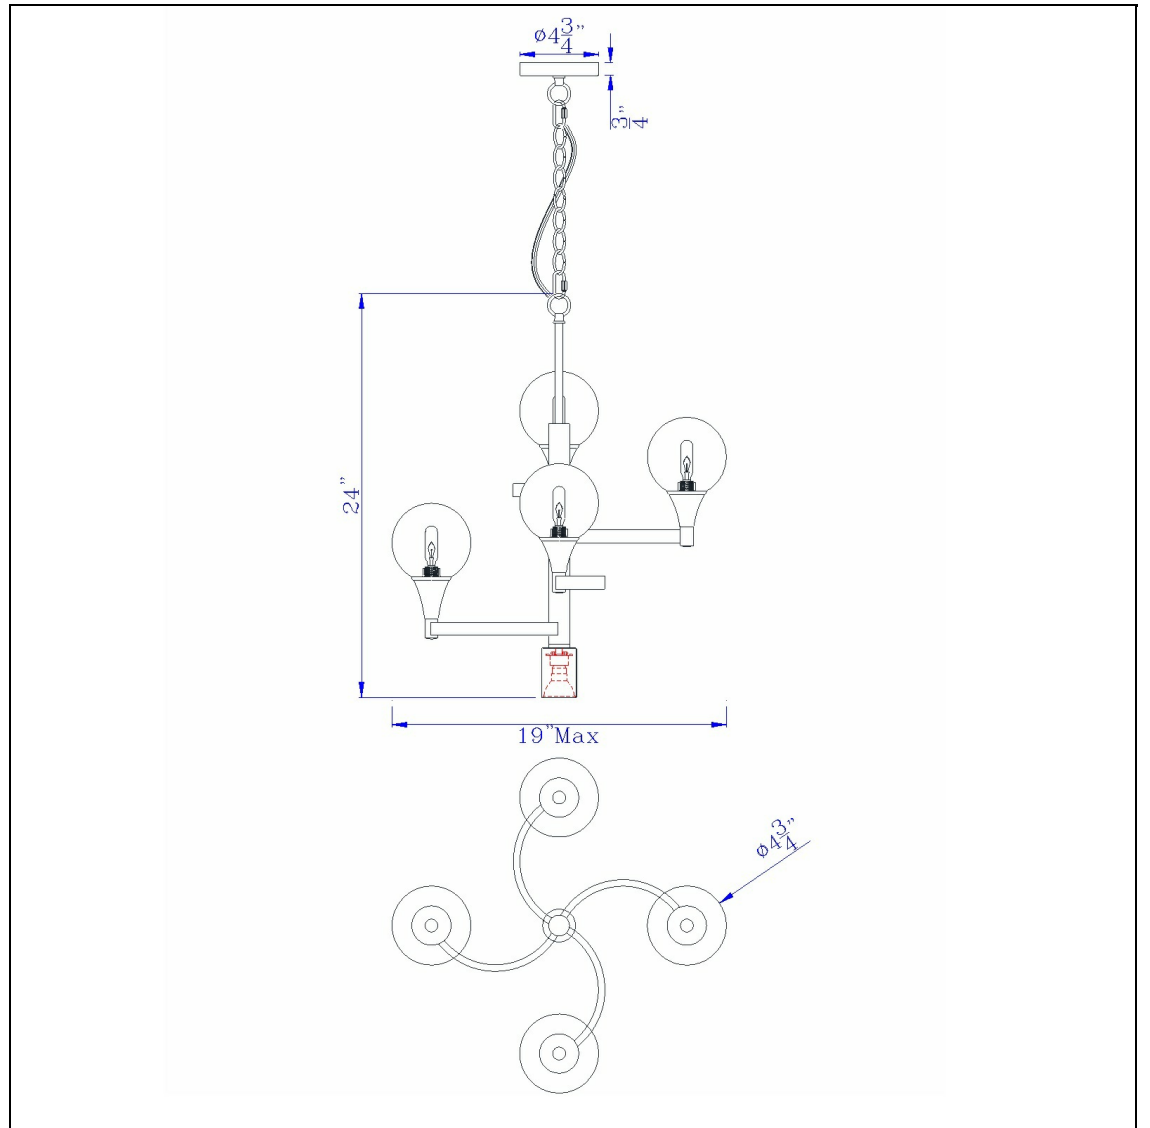

Product No. **FX-3759-4**

Description

15W x 4 Milbank metal chandelier with a 3K GU10 LED 6W downlight (only down Light GU10 bulb included) clear round glass shades
Clear cylinder glass,
Spiral curved arm design
Ice cream cone design
LED
Matching eight light version
Chrome finish
Downlight
only down light GU10 bulb included
With a shiny chrome finish, this metal chandelier is styled to complement any contemporary or modern

Technical Specifications

UPC	020193067284	Shade Bottom1	4.75
Wattage	15W X 4+LED6W	Carton 1 Dimensions	19.80 x 16.00 x 16.00
Switch Type	Hardwired	Carton 2 Dimensions	0.00 x 0.00 x 16.00
Bulb Base	E12	Package Dimensions	L: 16.00 W: 16.00 H: 19.80
Number of Lights	4		
Color	Chrome		
Base Color	Chrome		