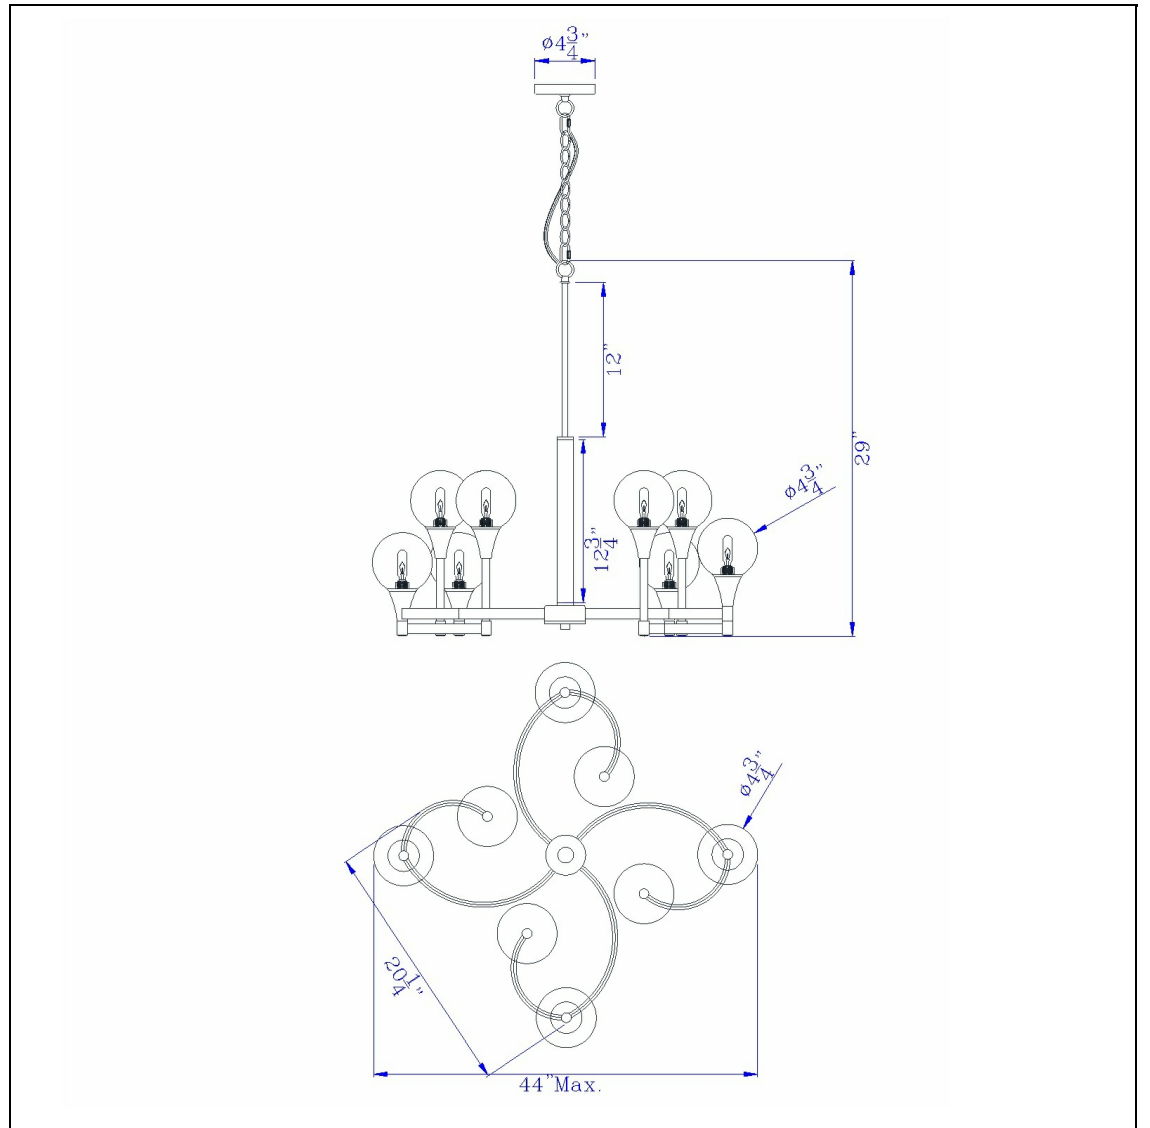

Product No. **FX-3759-8**

Description

15W x 8 Milbank metal chandelier and clear round glass shades
Clear cylinder glass,
Spiral curved arm design
Ice cream cone design
LED
Matching four light version
Chrome finish
Downlight
Downlight
With a shiny chrome finish, this metal chandelier is styled to complement any contemporary or modern

Technical Specifications

UPC	020193067284	Shade Bottom1	4.75
Wattage	15W X 8	Carton 1 Dimensions	23.80 x 11.50 x 23.50
Switch Type	X	Carton 2 Dimensions	0.00 x 0.00 x 23.50
Bulb Base	E12	Package Dimensions	L: 23.50 W: 11.50 H: 23.80
Number of Lights	8		
Color	Chrome		
Base Color	Chrome		