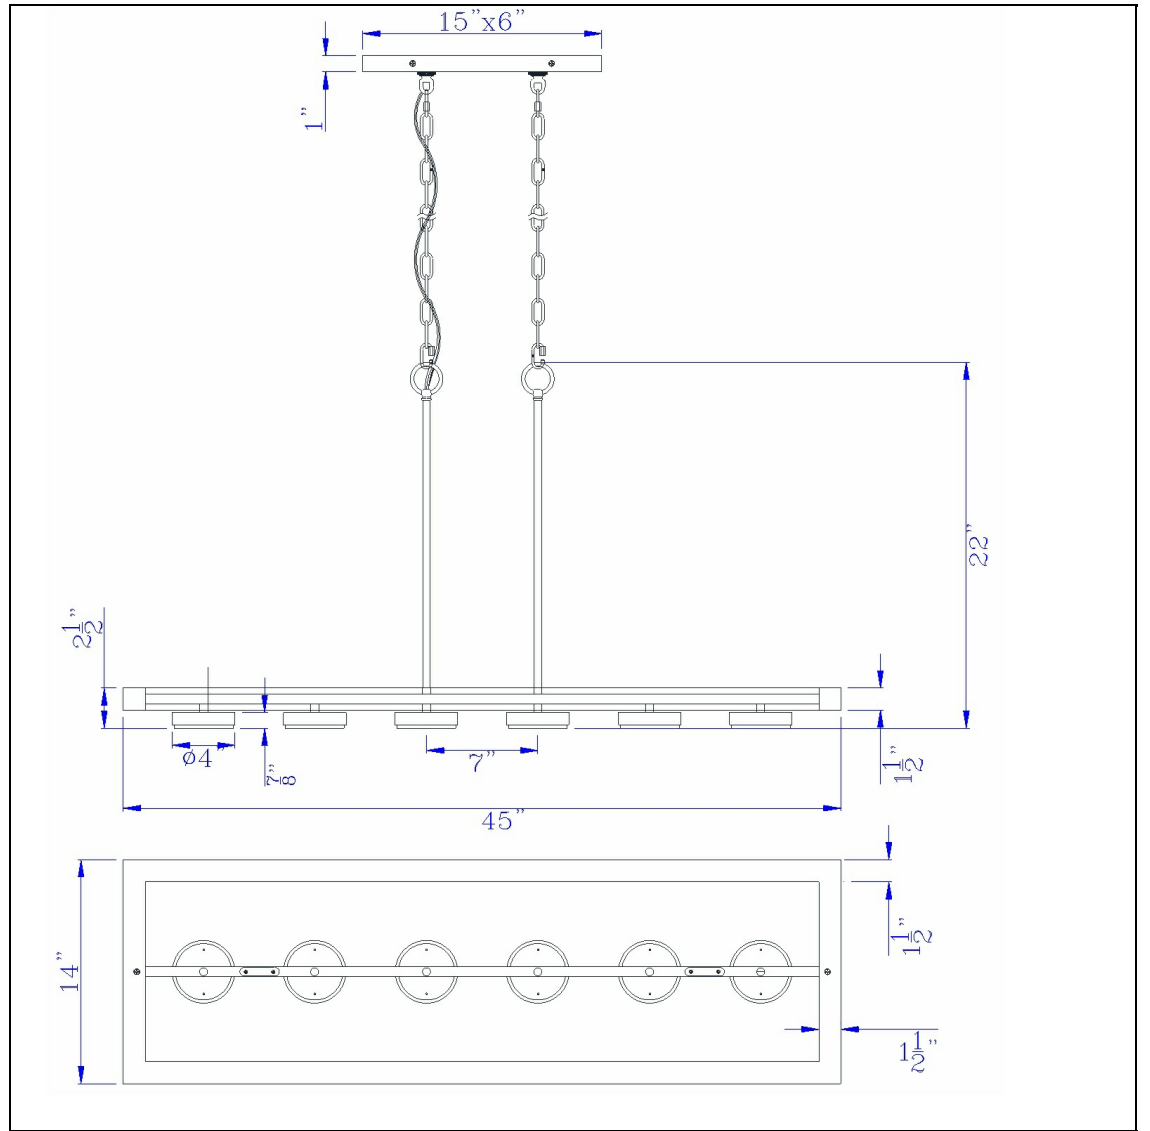

Product No. **FX-3760-6**

Description

5W x 6, 30W, 3000K, 2200 lumen Kelso dimmable Intergrated LED rubber wood island chandelier  
Integrated LED  
Hockey puck design lighting  
Wood  
Rectangular shape  
Island design  
Light oak finish  
2100 Lumens  
3000 kelvin  
Refresh your modern kitchen space with this contemporary integrated six light LED island chandelier.

Technical Specifications

<b>UPC</b>	020193067284	<b>Shade Top1</b>	4.00
<b>Wattage</b>	LED30W	<b>Shade Bottom1</b>	4.00
<b>CRI</b>	3000K	<b>Shade Side</b>	0.88
<b>Lumen</b>	2100LM	<b>Carton 1 Dimensions</b>	6.80 x 16.50 x 47.80
<b>Switch Type</b>	X	<b>Carton 2 Dimensions</b>	0.00 x 0.00 x 47.80
<b>Bulb Base</b>	Integrated LED	<b>Package Dimensions</b>	L: 47.80 W: 16.50 H: 6.80
<b>Number of Lights</b>	Lifestyle		
<b>Color</b>	Light Oak		
<b>Base Color</b>	Antique Brass		