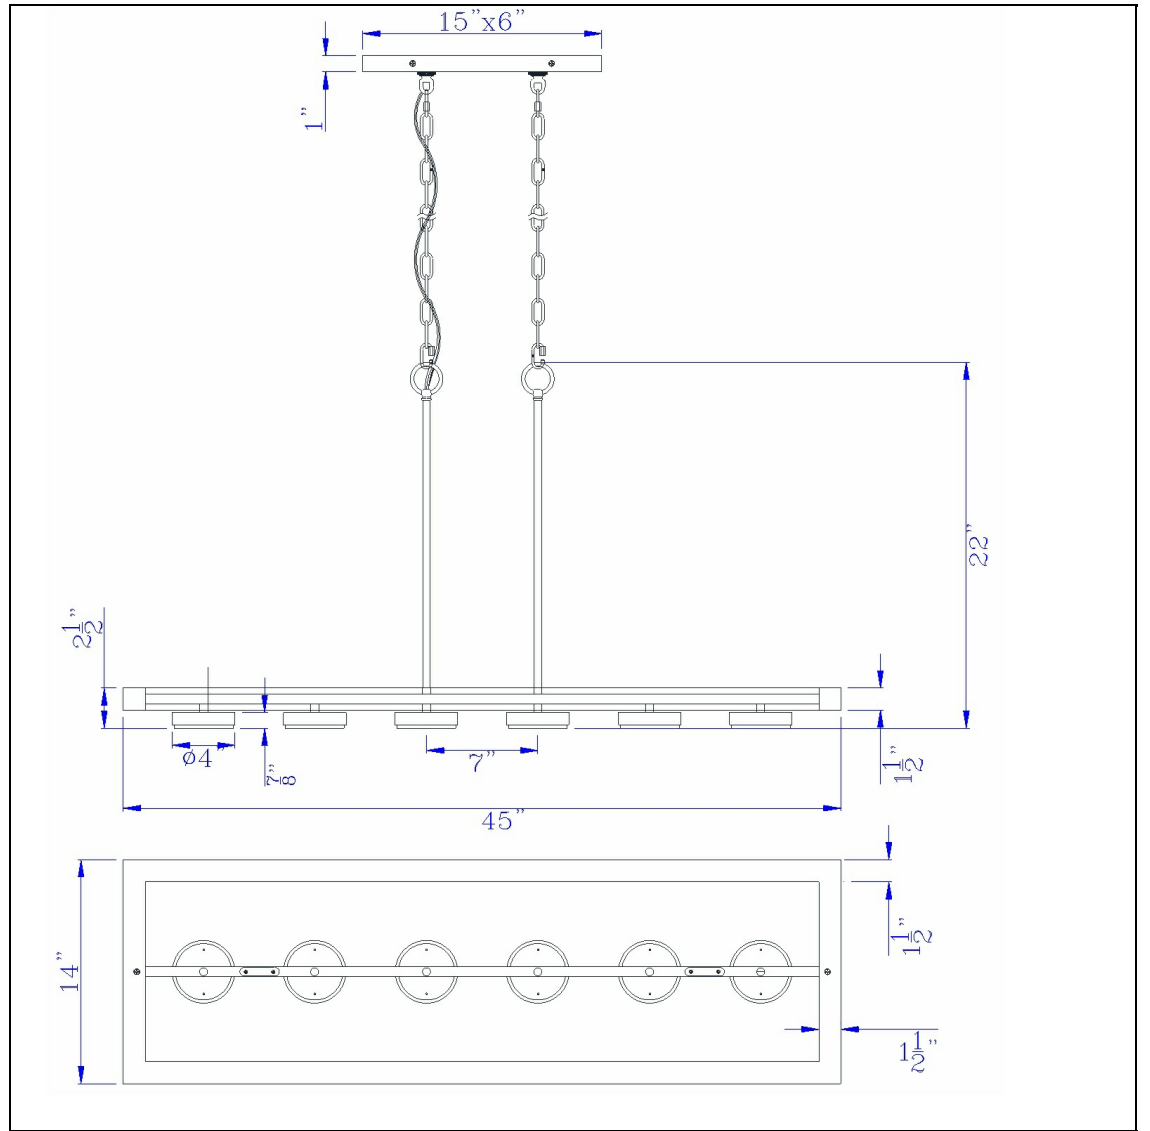

Product No. **FX-3760-6**

Description

5W x 6, 30W, 3000K, 2200 lumen Kelso dimmable Intergrated LED rubber wood island chandelier
Integrated LED
Hockey puck design lighting
Wood
Rectangular shape
Island design
Light oak finish
2100 Lumens
3000 kelvin
Refresh your modern kitchen space with this contemporary integrated six light LED island chandelier.

Technical Specifications

UPC	020193067284	Shade Top1	4.00
Wattage	LED30W	Shade Bottom1	4.00
CRI	3000K	Shade Side	0.88
Lumen	2100LM	Carton 1 Dimensions	6.80 x 16.50 x 47.80
Switch Type	X	Carton 2 Dimensions	0.00 x 0.00 x 47.80
Bulb Base	Integrated LED	Package Dimensions	L: 47.80 W: 16.50 H: 6.80
Number of Lights	Lifestyle		
Color	Light Oak		
Base Color	Antique Brass		