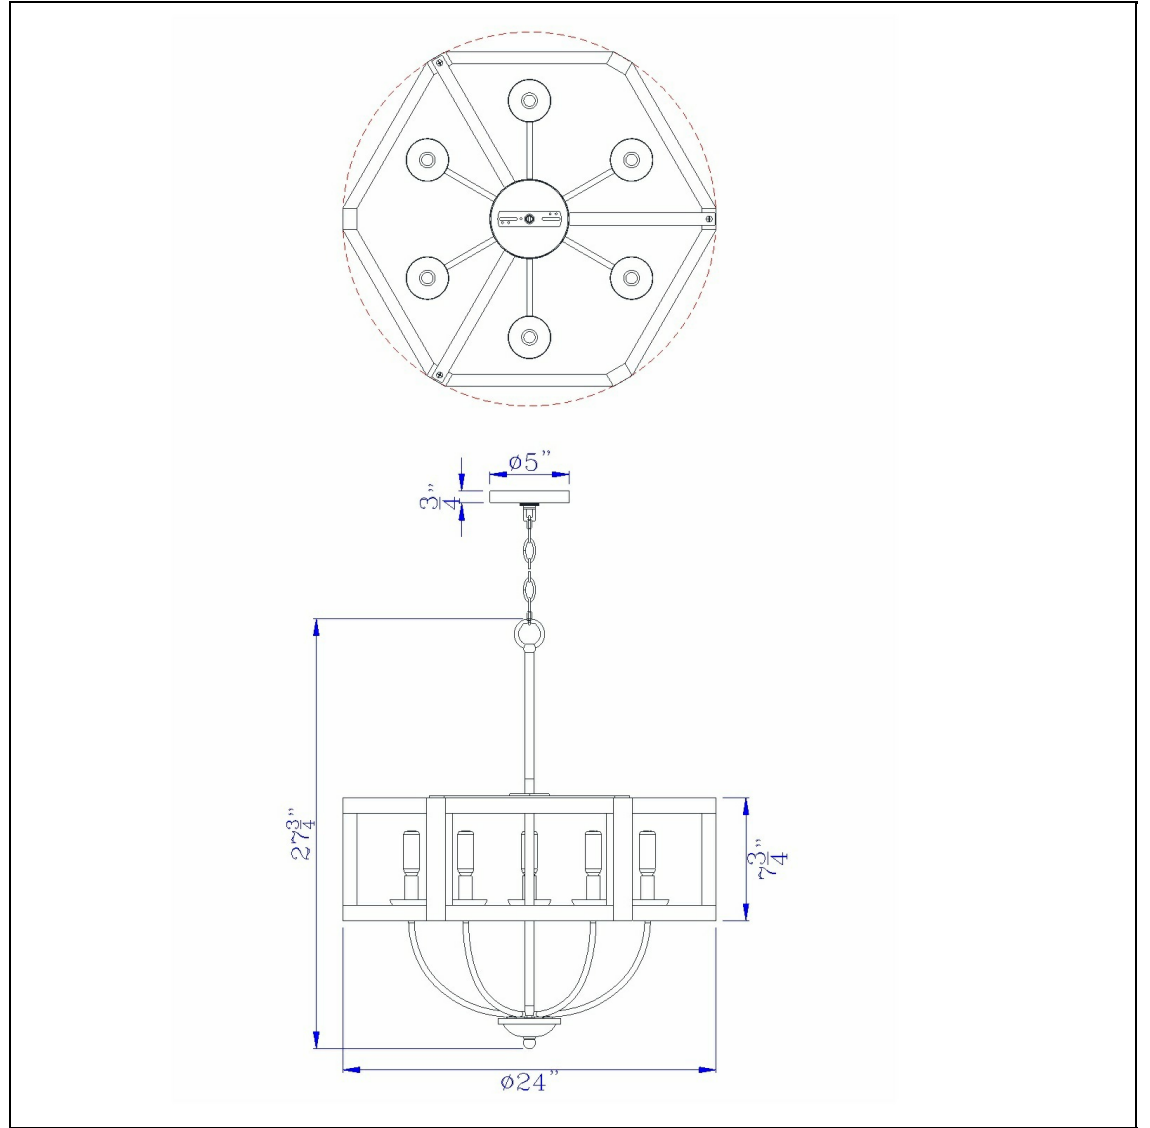

Product No. **FX-3761-6**

Description

60W x 6 Renton hexagon rubber wood / metal chandelier
Rubber wood
Hexagon design
Lantern inspired design
Feature rubber wood frame
Matching three and eight light versions
Oak Finish
Metal/real wood construction
Optional edison bulbs
This stylish chandelier marries together both industrial and modern styles with this wood and metal

Technical Specifications

UPC	020193067284	Carton 1 Dimensions	15.80 x 24.00 x 26.50
Wattage	60W X 6	Carton 2 Dimensions	0.00 x 0.00 x 26.50
Switch Type	X	Package Dimensions	L: 26.50 W: 24.00 H: 15.80
Bulb Base	E12		
Number of Lights	6		
Color	Oak		
Base Color	Dark Bronze		