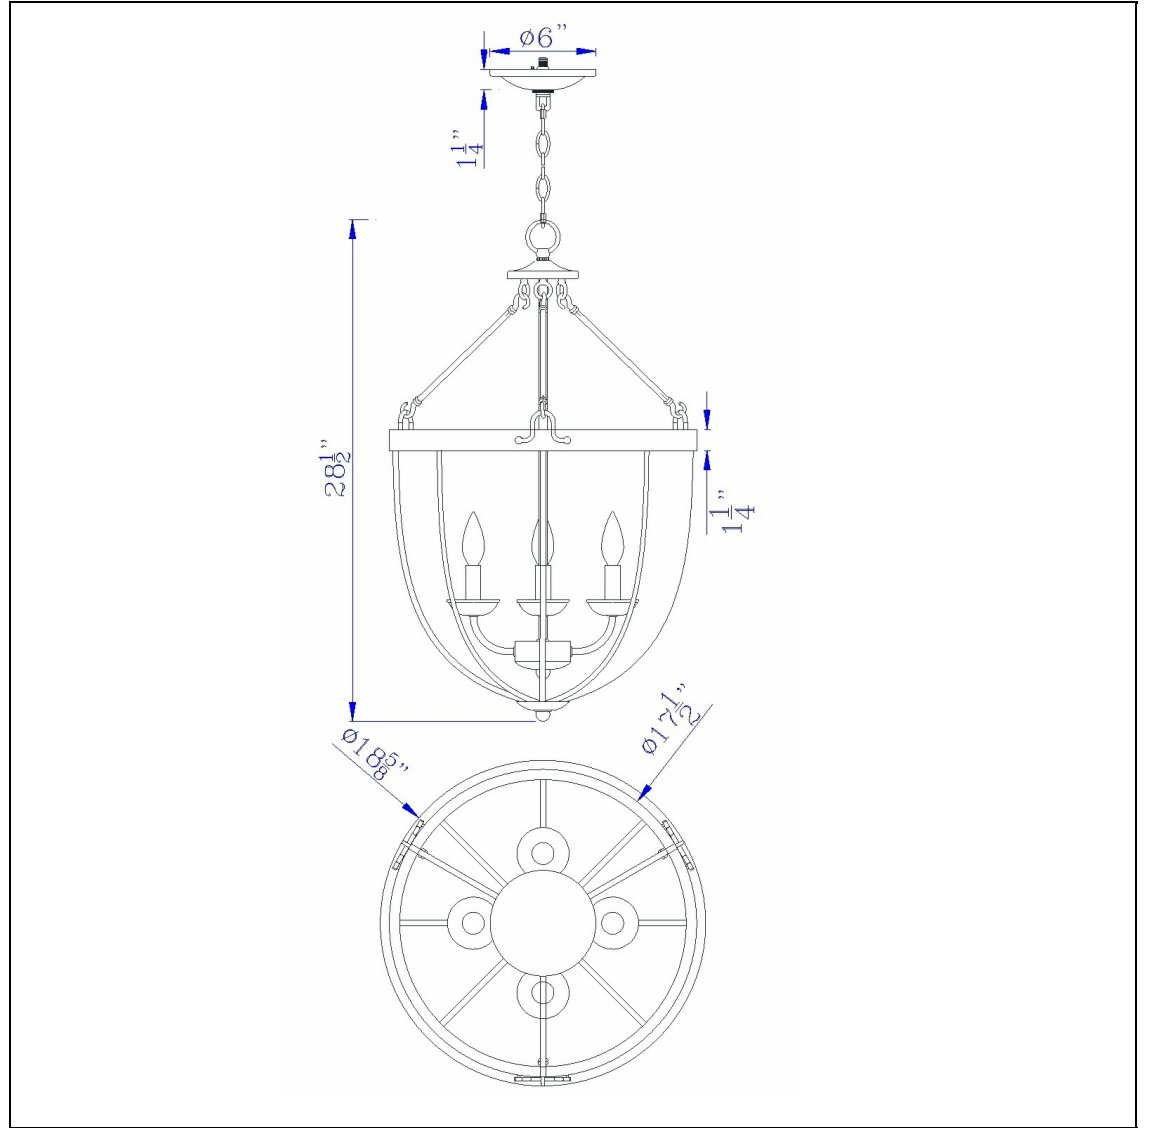

Product No. **FX-3762-4**

Description

60W x 4 Grafton metal chandelier
Features a Pendulum design
Heavy gauge metal
Hand applied matte black finish
Bird cage design
Candelabra bulbs
Rustic appearance
Perfect over dining room table
28 1/2" high
Make a bold statement with this cage inspired metal frame chandelier. It features a smoothed matte b

Technical Specifications

UPC	020193067284	Carton 1 Dimensions	21.00 x 20.00 x 20.00
Wattage	60W X 4	Carton 2 Dimensions	0.00 x 0.00 x 20.00
Switch Type	X	Package Dimensions	L: 20.00 W: 20.00 H: 21.00
Bulb Base	E12		
Number of Lights	4		
Color	Matte Black		
Base Color	Matte Black		