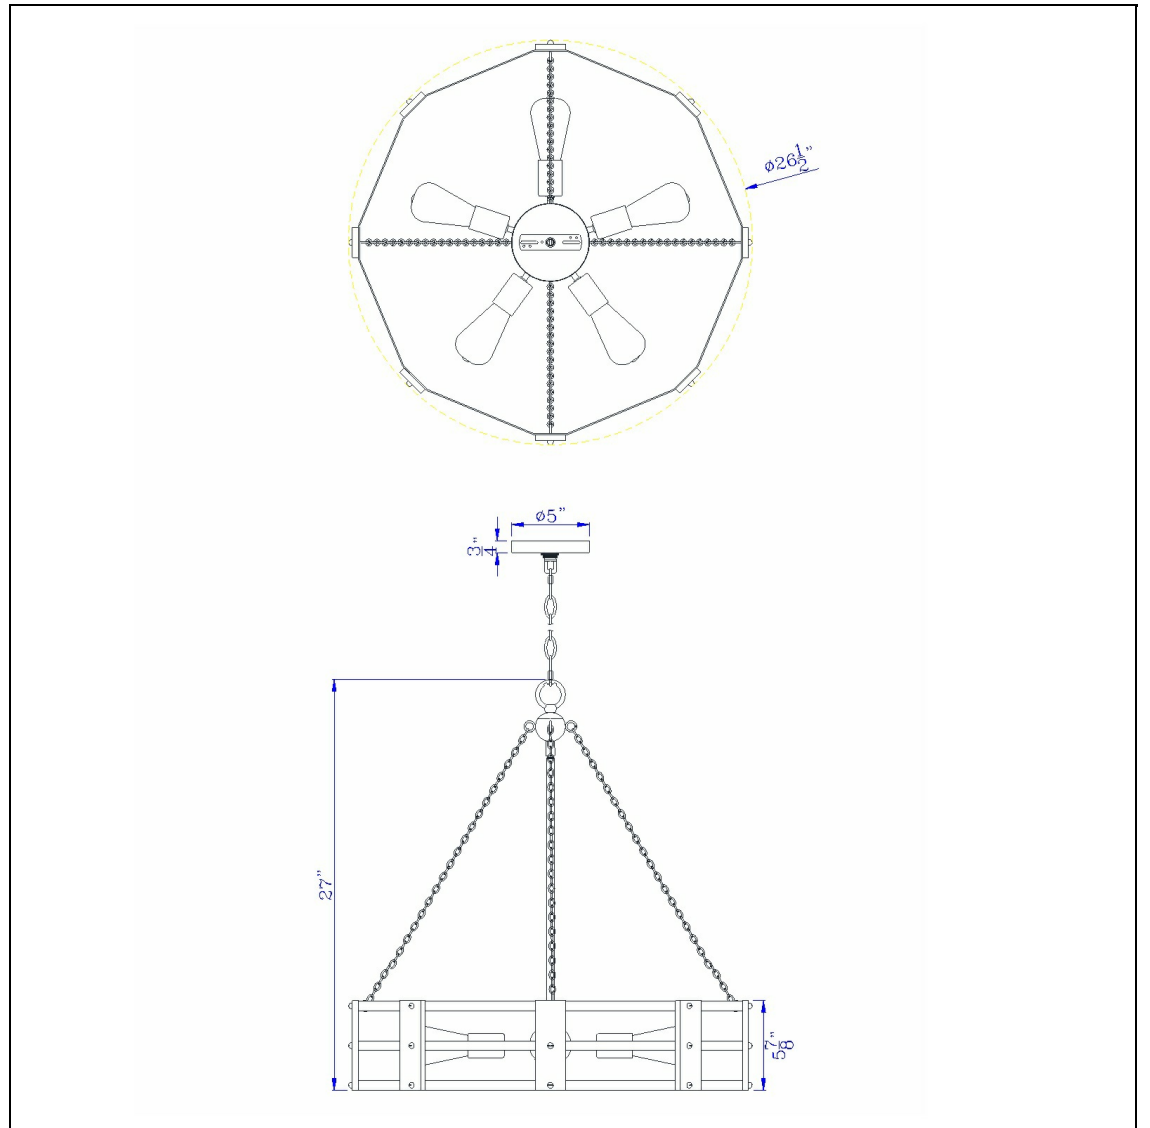

Product No. **FX-3766-5**

Description

60W x 5 Provo metal chandelier
Feature Octagon cage design
Flat iron accent panel
Hand applied faux wood finish
Oak/iron finish
Metal construction
Lifestyle model
Perfect over dining room table
27" high
This stylish chandelier marries together both industrial and rustic styles with this wood and metal

Technical Specifications

UPC	020193067284	Carton 1 Dimensions	10.80 x 27.50 x 27.50
Wattage	60W X 5	Carton 2 Dimensions	0.00 x 0.00 x 27.50
Switch Type	X	Package Dimensions	L: 27.50 W: 27.50 H: 10.80
Bulb Base	E26		
Number of Lights	5		
Color	Oak/Iron		
Base Color	Iron		