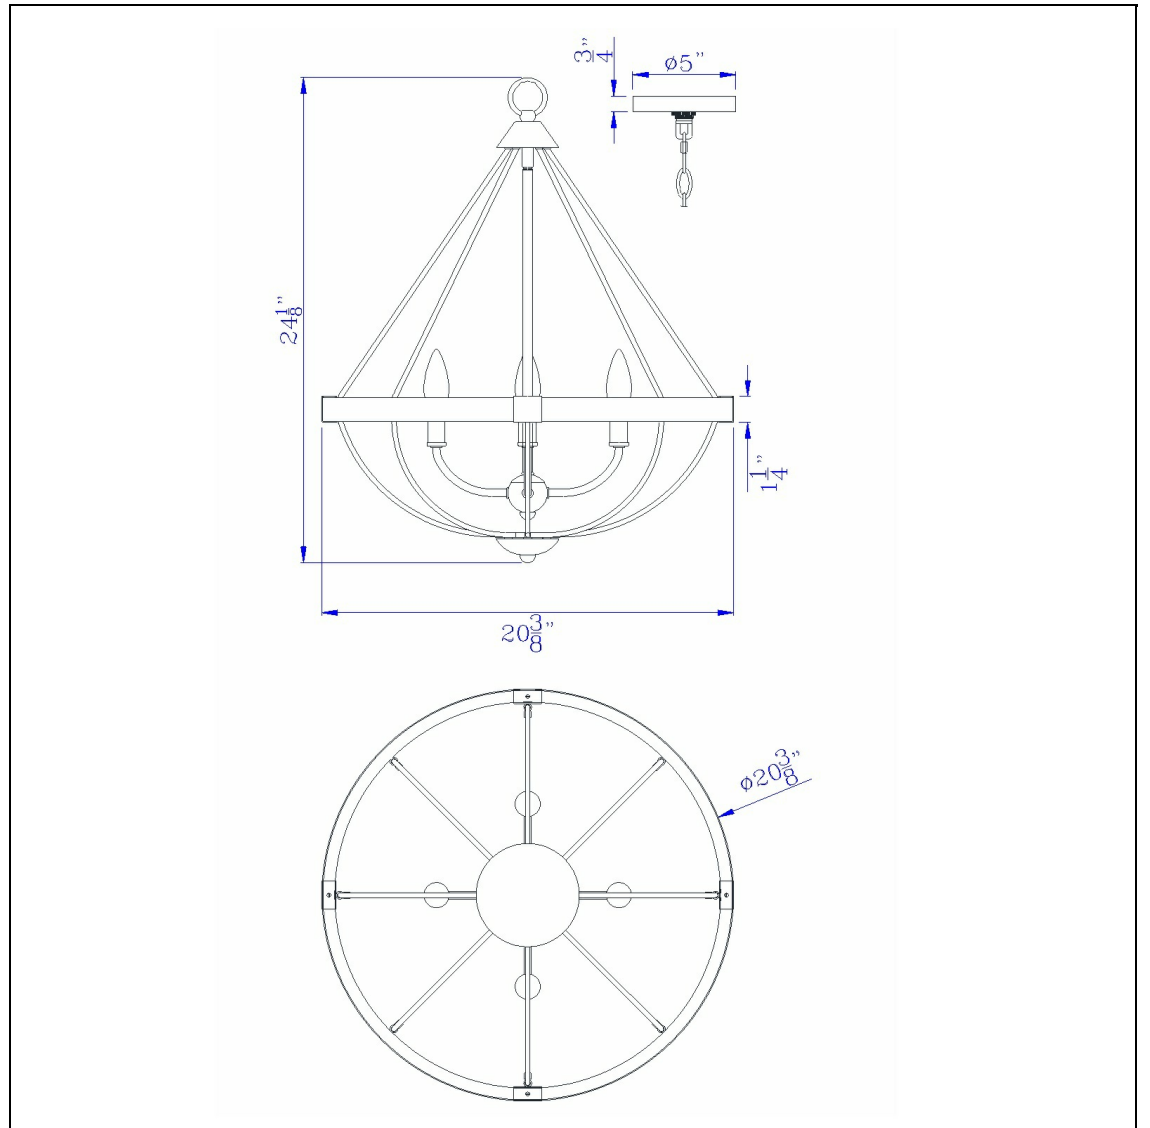

Product No. **FX-3770-4**

Description

60W x 4 Somersworth metal chandelier  
Candelabra design  
Wide taper candle design  
White washed/black finish  
240 Maximum wattage  
Metal construction  
Lifestyle model  
Perfect over dining room table  
24 1/8" high  
Accent your entryway with this arched dome style chandelier. It features a white wash wood finish wi

Technical Specifications

<b>UPC</b>	020193067284	<b>Carton 1 Dimensions</b>	8.00 x 22.80 x 24.80
<b>Wattage</b>	60W X 4	<b>Carton 2 Dimensions</b>	0.00 x 0.00 x 24.80
<b>Switch Type</b>	X	<b>Package Dimensions</b>	L: 24.80 W: 22.80 H: 8.00
<b>Bulb Base</b>	E12		
<b>Number of Lights</b>	4		
<b>Color</b>	White Washed / Black		
<b>Base Color</b>	Black		