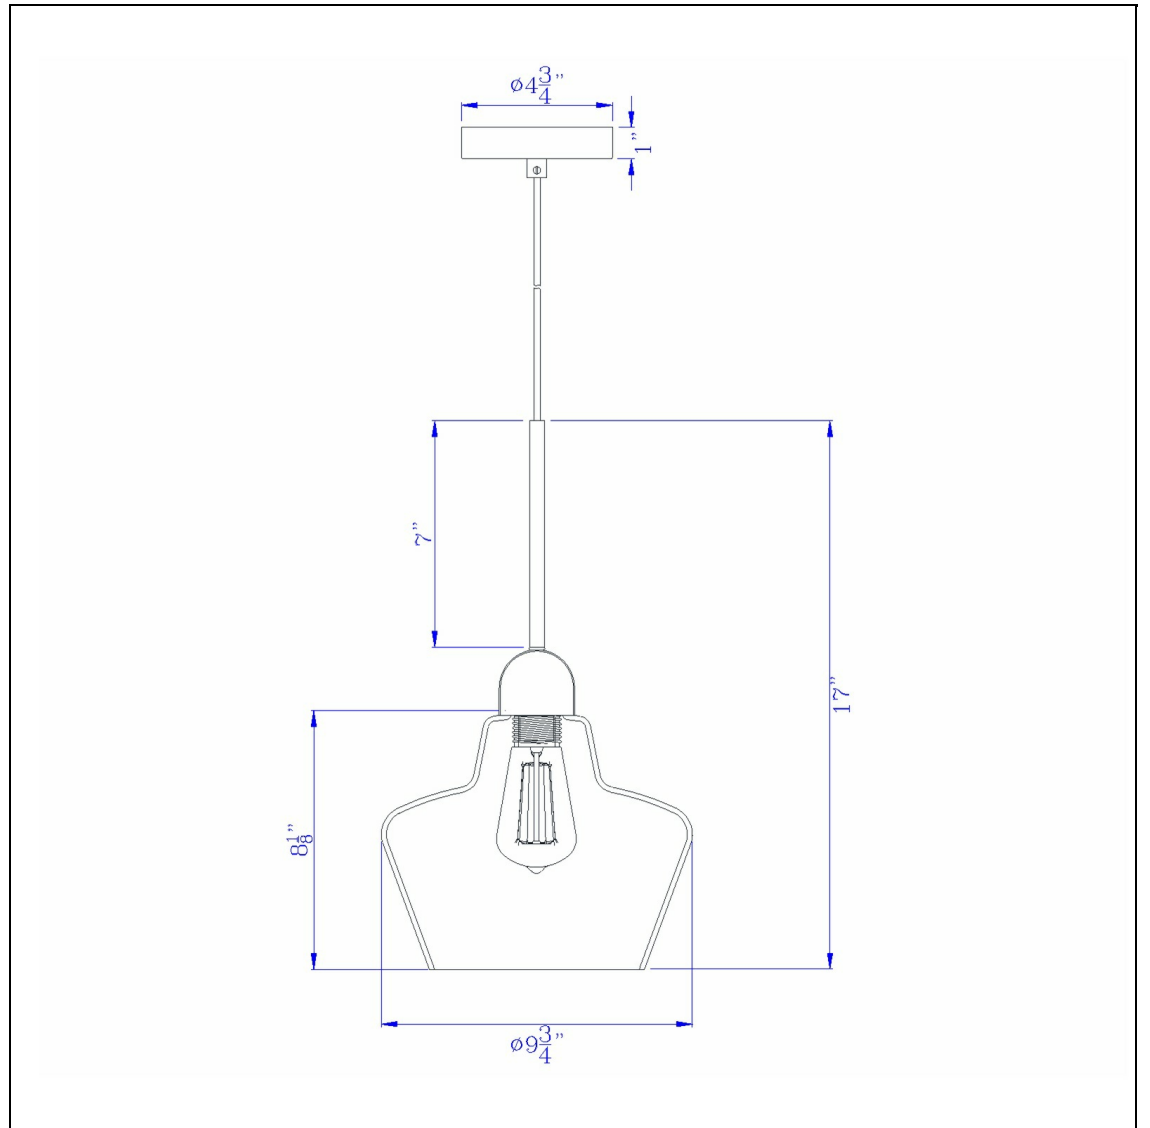

Product No. **FX-3771-1**

Description

40W Brockton glass pendant light
Wine Cup glass shade design
Electro plated smoked glass
Miini Pendant
Downlight
Matte/black finish
Contemporary style
Perfect over counters
17" high
Add a touch of sparkle with this silver hand blown smoked glass pendant light. It features a shiny

Technical Specifications

UPC	020193067284	Shade Bottom1	9.75
Wattage	40W	Shade Side	8.13
Switch Type	X	Carton 1 Dimensions	12.30 x 12.50 x 12.50
Bulb Base	E26	Carton 2 Dimensions	0.00 x 0.00 x 12.50
Number of Lights	1	Package Dimensions	L: 12.50 W: 12.50 H: 12.30
Color	Matte Black		
Base Color	Black		