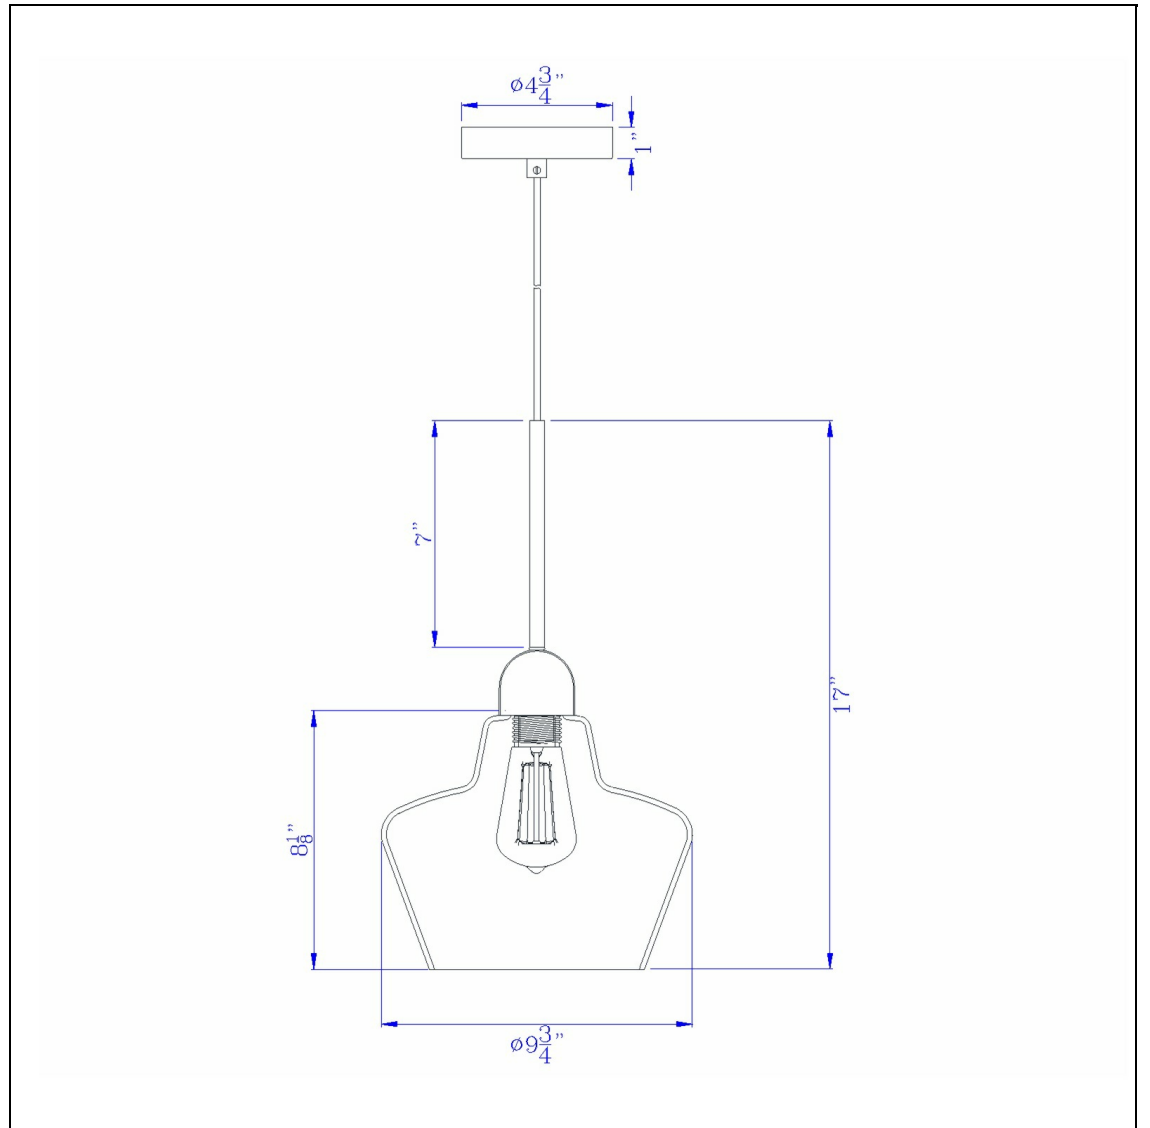

Product No. **FX-3771-1**

Description

40W Brockton glass pendant light  
Wine Cup glass shade design  
Electro plated smoked glass  
Miini Pendant  
Downlight  
Matte/black finish  
Contemporary style  
Perfect over counters  
17" high  
Add a touch of sparkle with this silver hand blown smoked glass pendant light. It features a shiny

Technical Specifications

<b>UPC</b>	020193067284	<b>Shade Bottom1</b>	9.75
<b>Wattage</b>	40W	<b>Shade Side</b>	8.13
<b>Switch Type</b>	X	<b>Carton 1 Dimensions</b>	12.30 x 12.50 x 12.50
<b>Bulb Base</b>	E26	<b>Carton 2 Dimensions</b>	0.00 x 0.00 x 12.50
<b>Number of Lights</b>	1	<b>Package Dimensions</b>	L: 12.50 W: 12.50 H: 12.30
<b>Color</b>	Matte Black		
<b>Base Color</b>	Black		