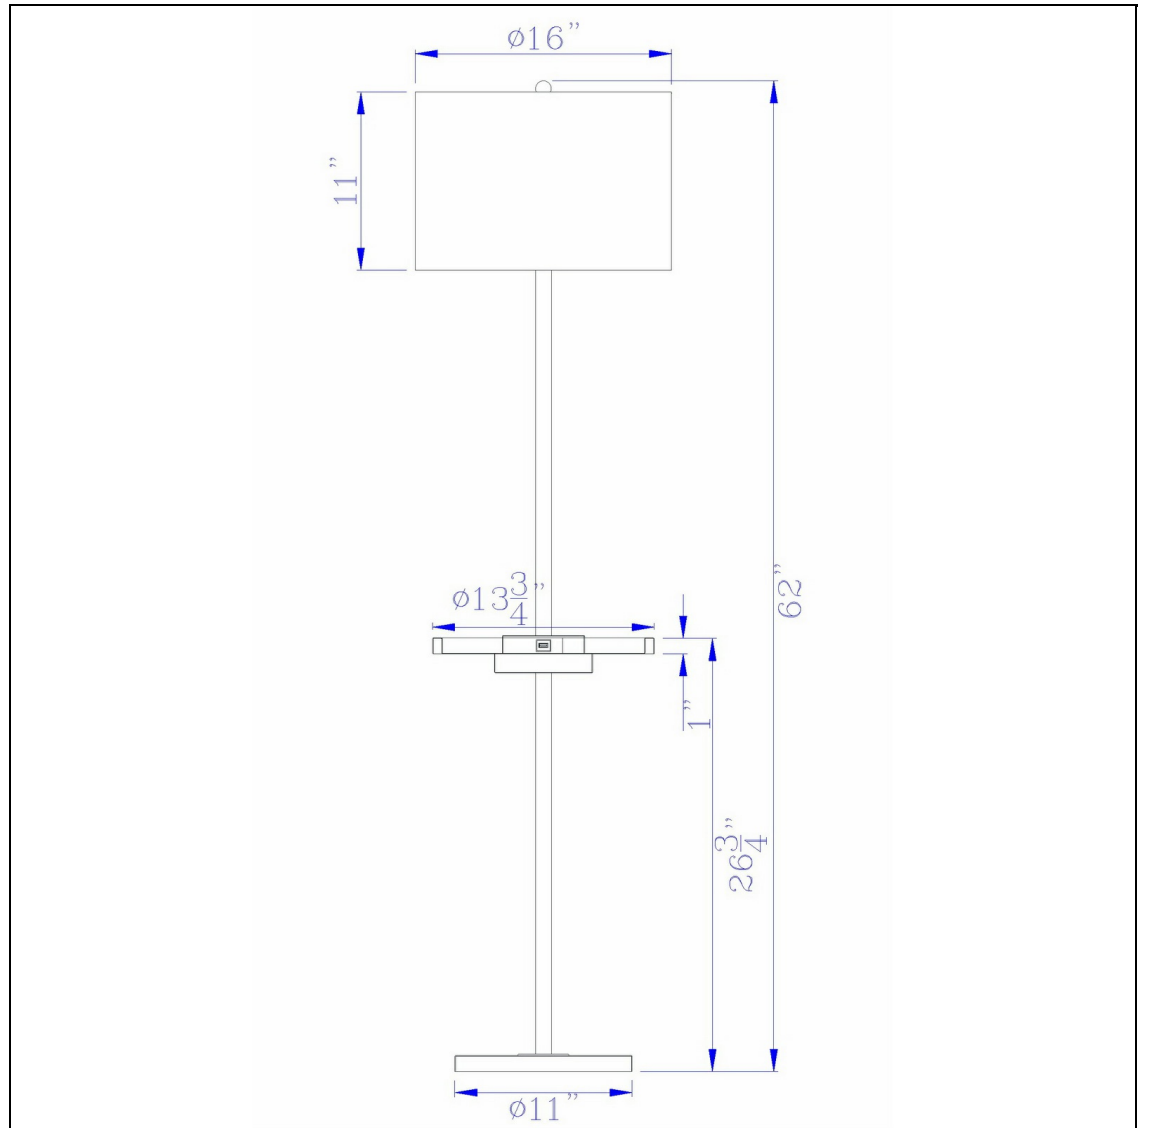

Product No. **BO-2983FL-BS**

Description

Crofton metal floor lamp with metal tray table and 2 USB charging ports and a weight base.

Durable Metal Construction

Slim Pole Style Frame

Two USB Charging Ports

Hardback Linen Shade

Weighted Base for Added Stability

150 Watt 3-Way Switch

13.75" Diameter Tray Table

Illuminate your space with this functional

metal pole style floor lamp. It features an

13.75" inch t

Technical Specifications

UPC	020193067284	Shade Top1	16.00
Wattage	150W	Shade Bottom1	16.00
Switch Type	3WAY	Shade Side	11.00
Bulb Base	E26	Carton 1 Dimensions	31.50 x 17.00 x 17.00
Number of Lights	1	Carton 2 Dimensions	0.00 x 0.00 x 17.00
Color	brushed Steel	Package Dimensions	L: 17.00 W: 17.00 H: 31.50
Base Color	Brushed Steel		