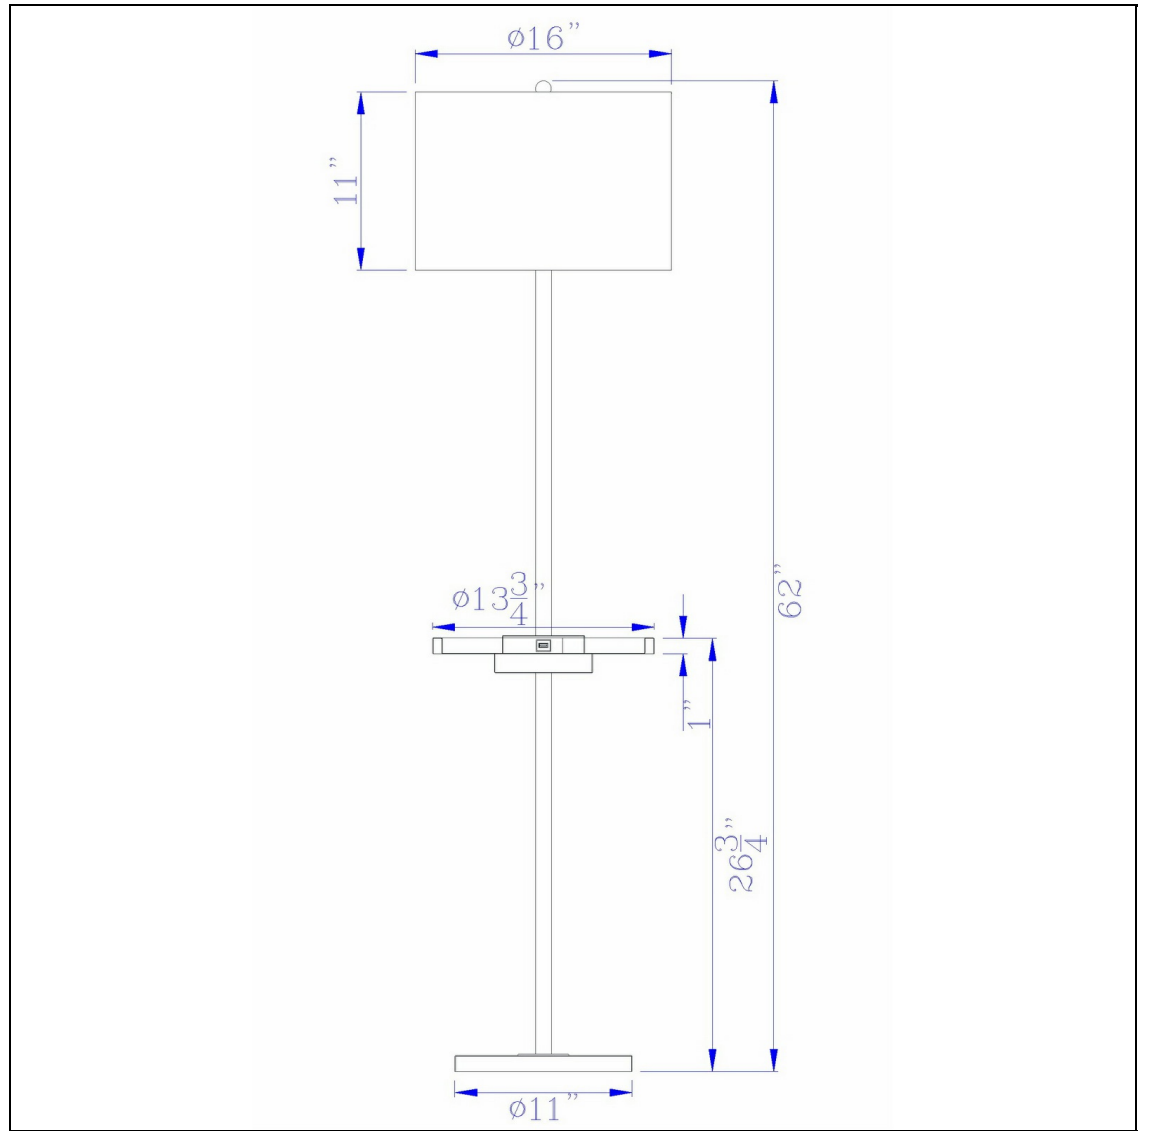

Product No. **BO-2983FL-BS**

Description

Crofton metal floor lamp with metal tray table and 2 USB charging ports and a weight base.

Durable Metal Construction

Slim Pole Style Frame

Two USB Charging Ports

Hardback Linen Shade

Weighted Base for Added Stability

150 Watt 3-Way Switch

13.75" Diameter Tray Table

Illuminate your space with this functional

metal pole style floor lamp. It features an

13.75" inch t

Technical Specifications

UPC	020193067284	Shade Top1	16.00
Wattage	150W	Shade Bottom1	16.00
Switch Type	3WAY	Shade Side	11.00
Bulb Base	E26	Carton 1 Dimensions	31.50 x 17.00 x 17.00
Number of Lights	1	Carton 2 Dimensions	0.00 x 0.00 x 17.00
Color	brushed Steel	Package Dimensions	L: 17.00 W: 17.00 H: 31.50
Base Color	Brushed Steel		