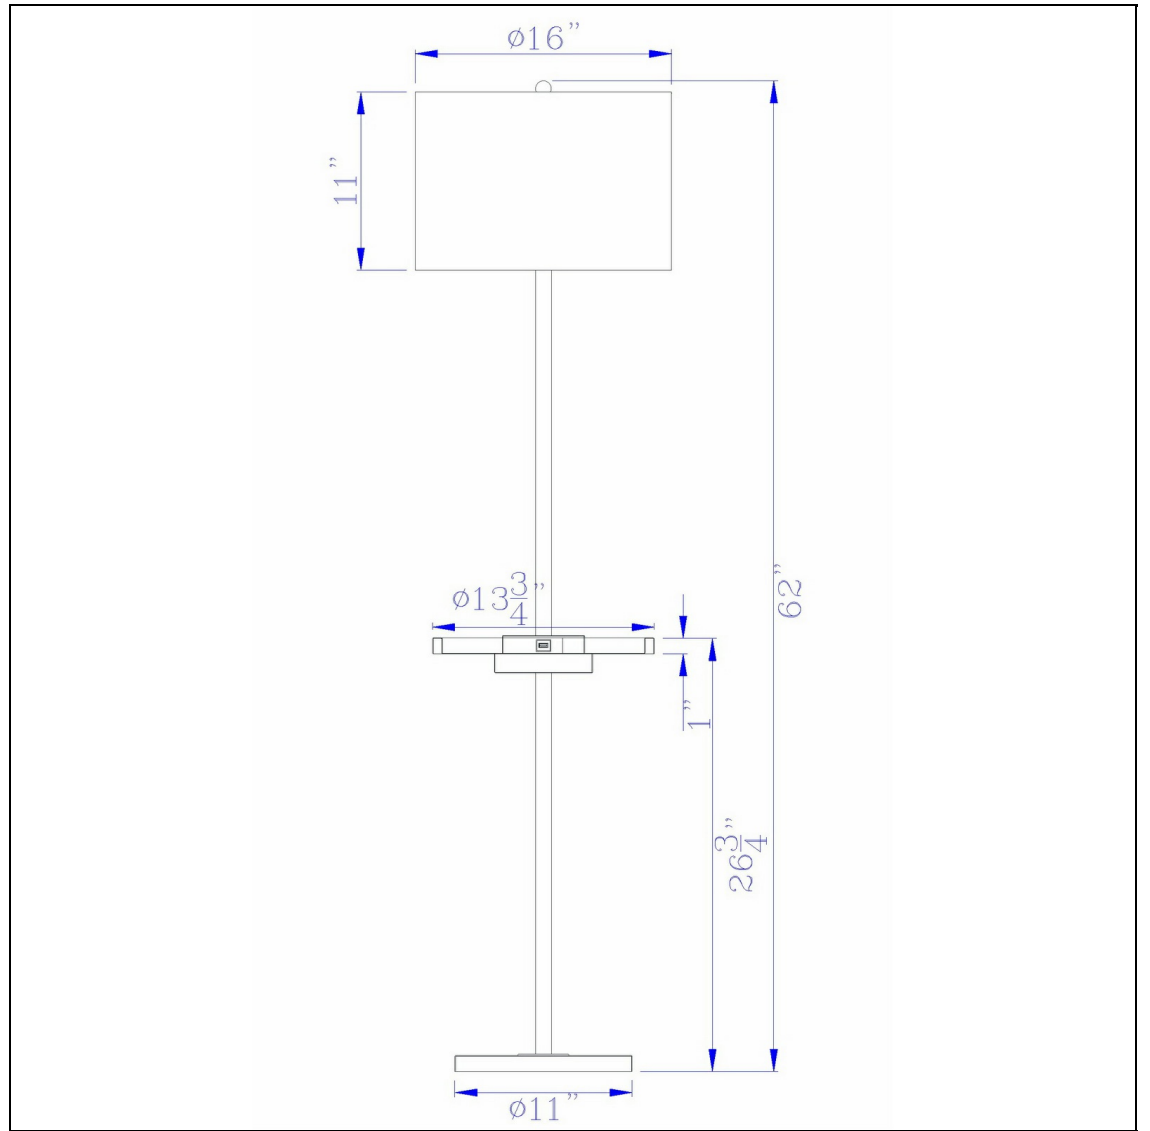

Product No. **BO-2983FL-DB**

Description

Crofton metal floor lamp with metal tray table and 2 USB charging ports and a weight base.

Durable Metal Construction

Slim Pole Style Frame

Two USB Charging Ports

Hardback Linen Shade

Weighted Base for Added Stability

150 Watt 3-Way Switch

13.75" Diameter Tray Table

Illuminate your space with this functional metal pole style floor lamp. It features an 13.75" inch t

Technical Specifications

UPC	020193067284	Shade Top1	16.00
Wattage	150W	Shade Bottom1	16.00
Switch Type	3WAY	Shade Side	11.00
Bulb Base	E26	Carton 1 Dimensions	31.50 x 17.00 x 17.00
Number of Lights	1	Carton 2 Dimensions	0.00 x 0.00 x 17.00
Color	Dark Bronze	Package Dimensions	L: 17.00 W: 17.00 H: 31.50
Base Color	Dark Bronze		