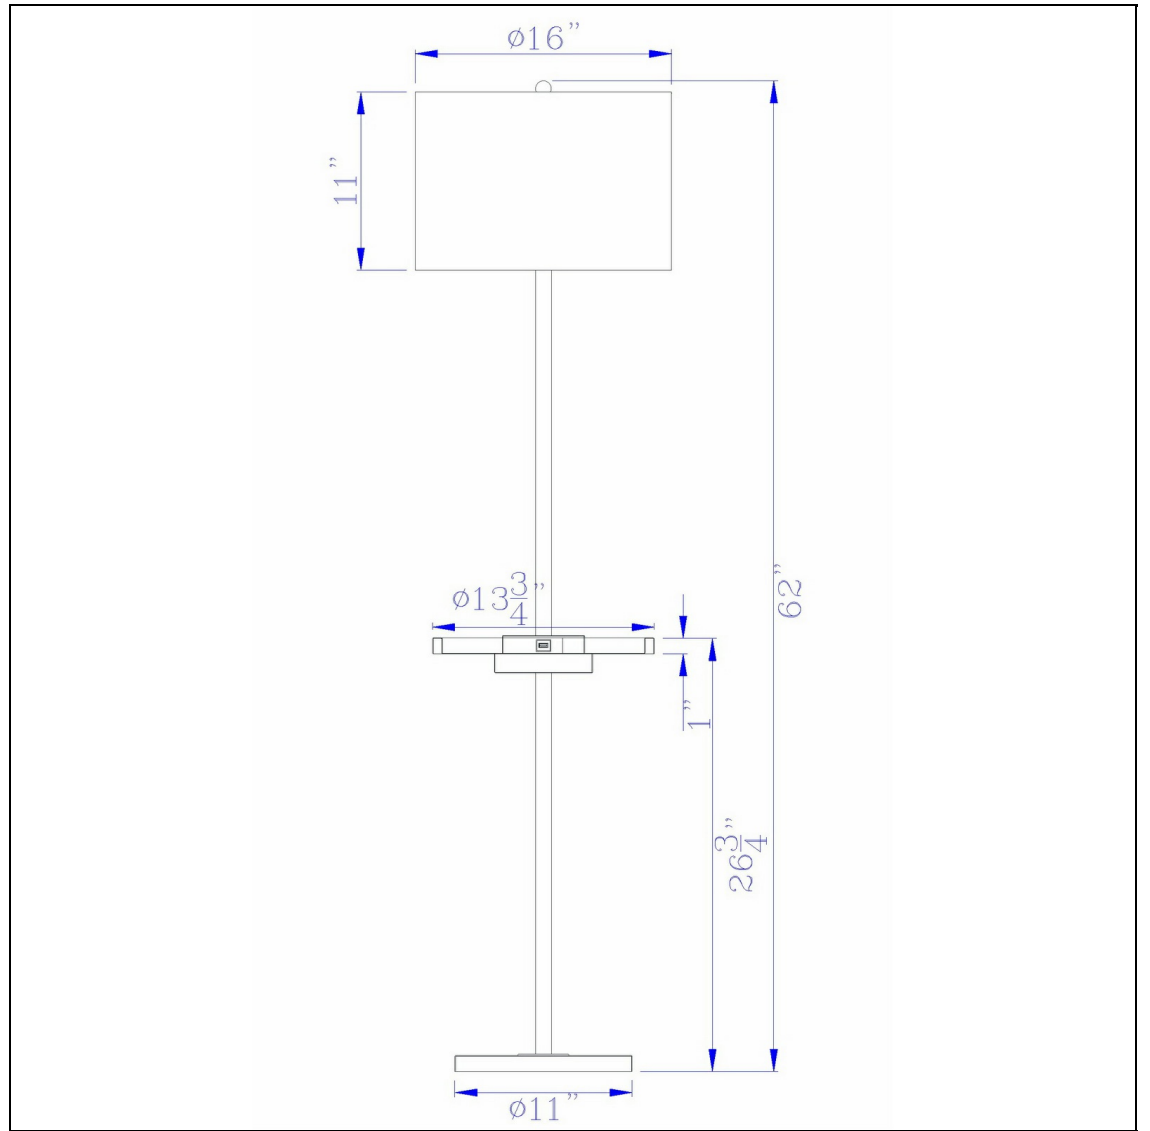

Product No. **BO-2983FL-DB**

Description

Crofton metal floor lamp with metal tray table and 2 USB charging ports and a weight base.

- Durable Metal Construction
 - Slim Pole Style Frame
 - Two USB Charging Ports
 - Hardback Linen Shade
 - Weighted Base for Added Stability
 - 150 Watt 3-Way Switch
 - 13.75" Diameter Tray Table
- Illuminate your space with this functional metal pole style floor lamp. It features an 13.75" inch t

Technical Specifications

UPC	020193067284	Shade Top1	16.00
Wattage	150W	Shade Bottom1	16.00
Switch Type	3WAY	Shade Side	11.00
Bulb Base	E26	Carton 1 Dimensions	31.50 x 17.00 x 17.00
Number of Lights	1	Carton 2 Dimensions	0.00 x 0.00 x 17.00
Color	Dark Bronze	Package Dimensions	L: 17.00 W: 17.00 H: 31.50
Base Color	Dark Bronze		