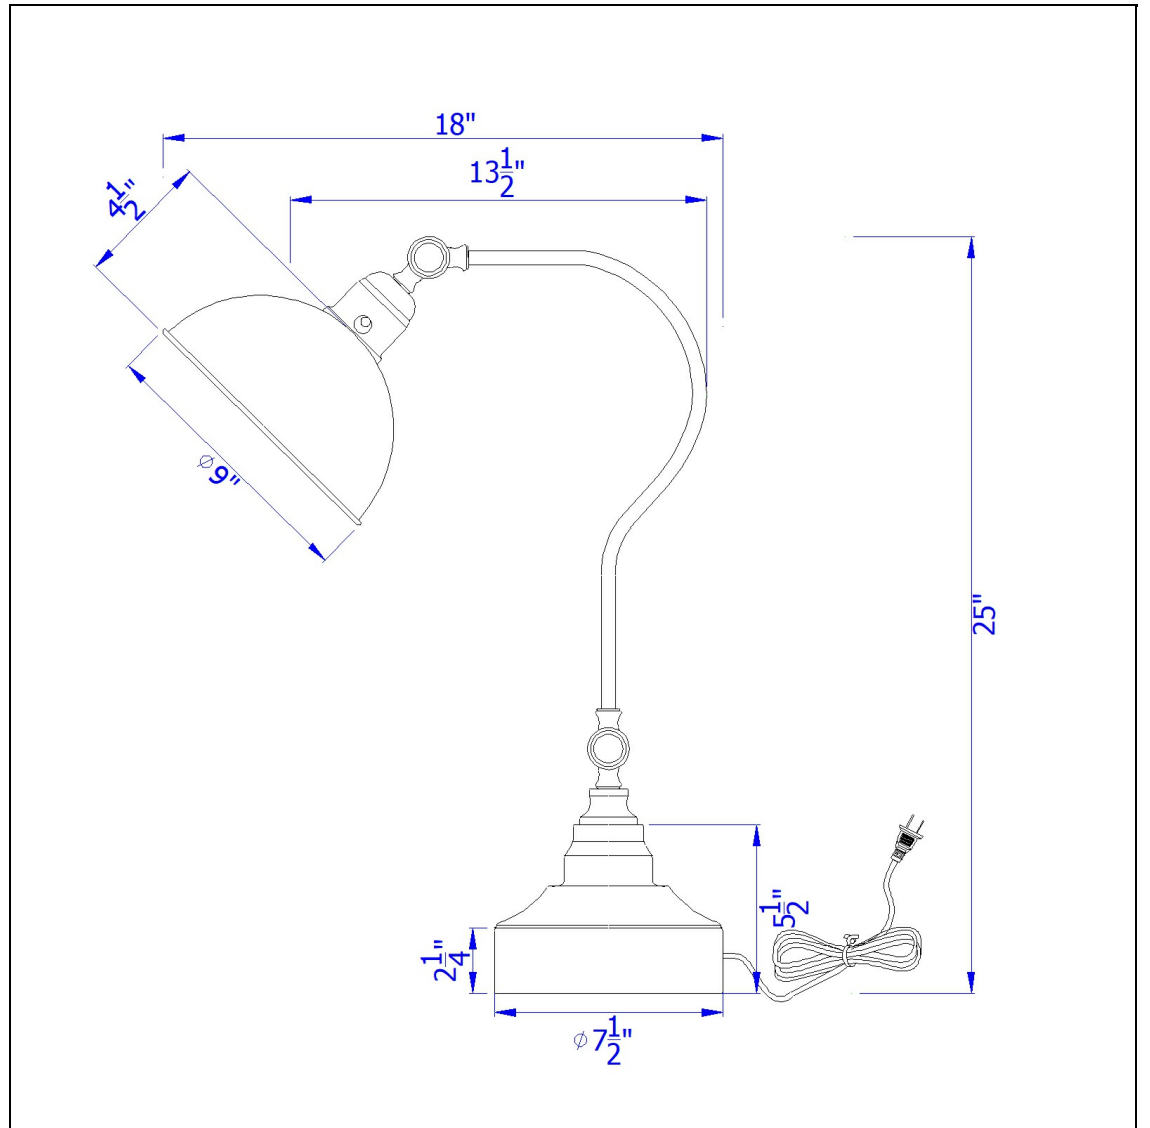

Product No. **BO-3025DK-AB**

Description

Industrial adjustable metal downbridge desk lamp with half dome metal shade
Durable Metal Construction
Adjustable Head
Adjustable Arm
Weighed Base for Added Stability
Downbridge Style
On/Off Rotary Switch
This retro inspired desk lamp is sure to add a touch of elegance to your d?or. It features an adjust

Technical Specifications

UPC	020193067284	Shade Bottom1	9.00
Wattage	60W	Shade Side	4.50
Switch Type	ON/OFF	Carton 1 Dimensions	27.50 x 11.00 x 13.30
Bulb Base	E26	Carton 2 Dimensions	0.00 x 0.00 x 13.30
Number of Lights	1	Package Dimensions	L: 13.30 W: 11.00 H: 27.50
Color	Antique Brass		
Base Color	Antique Brass		