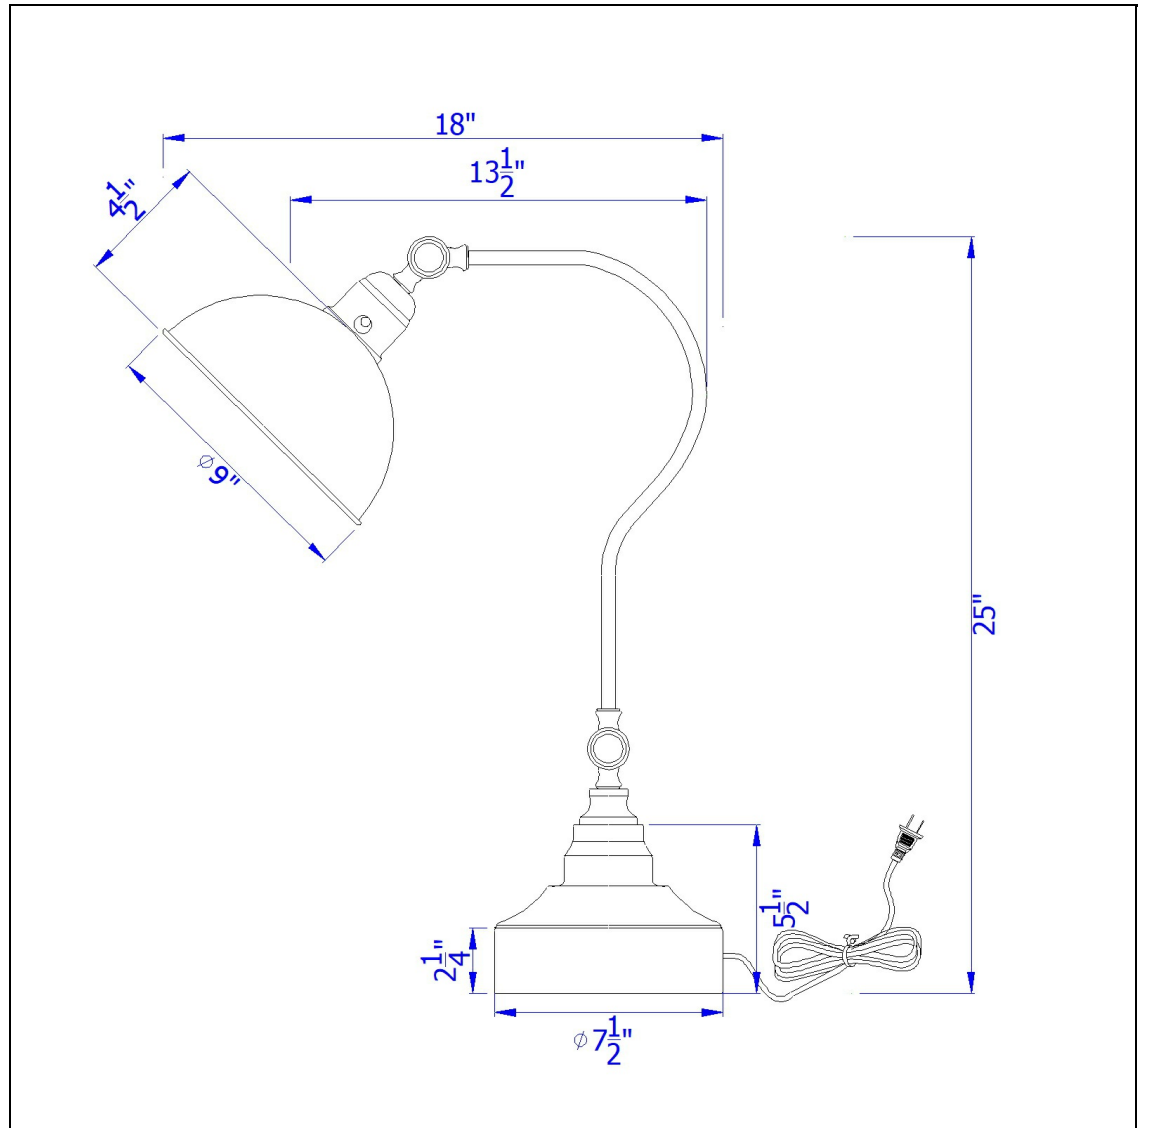

Product No. **BO-3025DK-BS**

Description

Industrial adjustable metal downbridge desk lamp with half dome metal shade
Durable Metal Construction
Adjustable Head
Adjustable Arm
Weighed Base for Added Stability
Downbridge Style
On/Off Rotary Switch
This retro inspired desk lamp is sure to add a touch of elegance to your d?or. It features an adjust

Technical Specifications

UPC	020193067284
Wattage	60W
Switch Type	ON/OFF
Bulb Base	E26
Number of Lights	1
Color	brushed Steel
Base Color	Brushed Steel

Shade Bottom1	9.00
Shade Side	4.50
Carton 1 Dimensions	27.50 x 11.00 x 13.30
Carton 2 Dimensions	0.00 x 0.00 x 13.30
Package Dimensions	L: 13.30 W: 11.00 H: 27.50