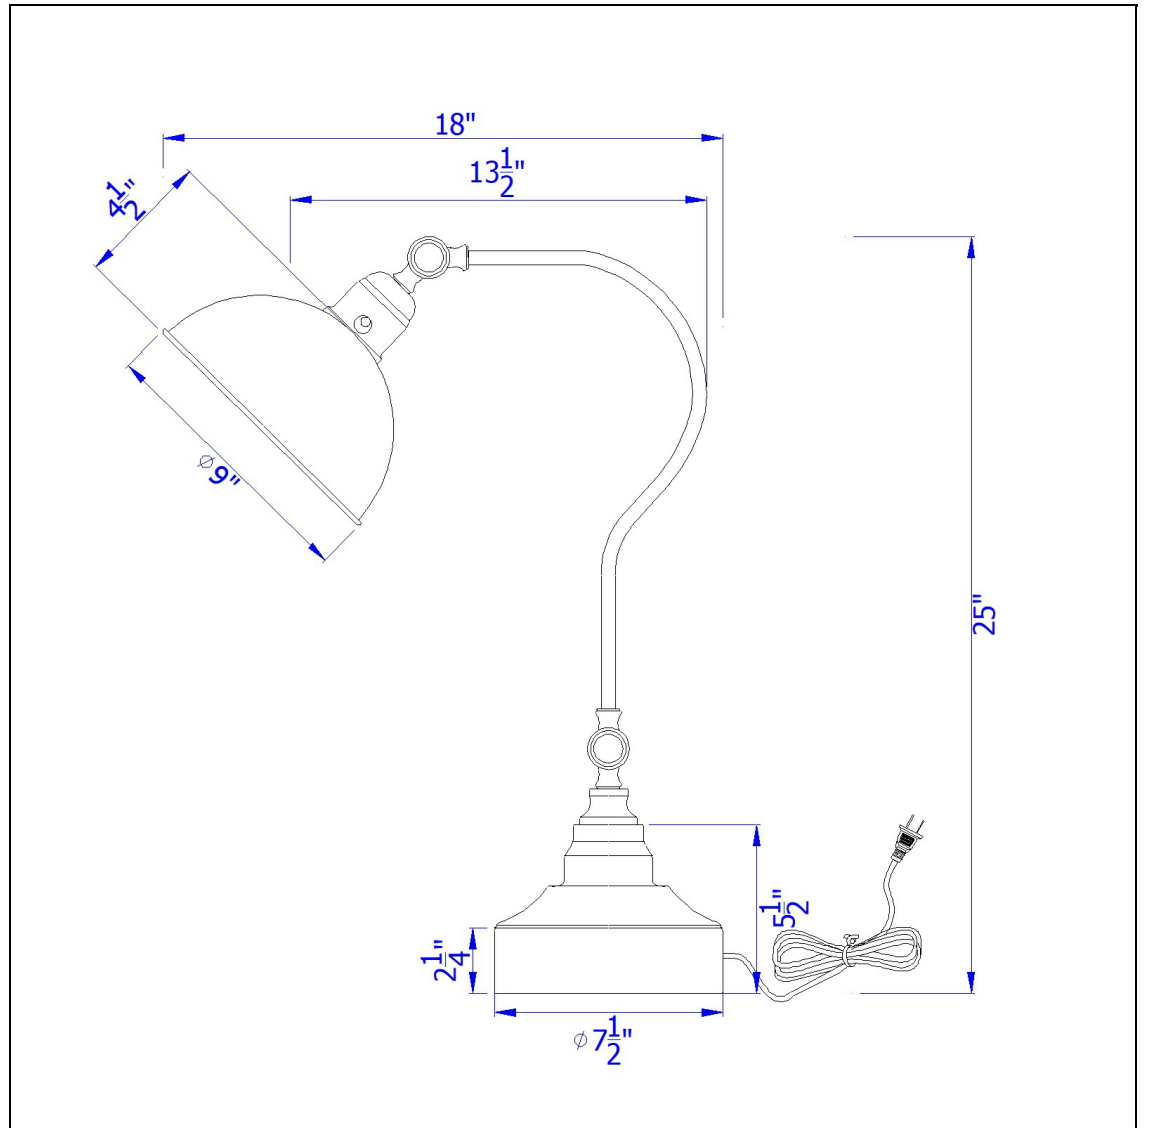

Product No. **BO-3025DK-BS**

Description

Industrial adjustable metal downbridge desk lamp with half dome metal shade
Durable Metal Construction
Adjustable Head
Adjustable Arm
Weighed Base for Added Stability
Downbridge Style
On/Off Rotary Switch
This retro inspired desk lamp is sure to add a touch of elegance to your d?or. It features an adjust

Technical Specifications

UPC	020193067284	Shade Bottom1	9.00
Wattage	60W	Shade Side	4.50
Switch Type	ON/OFF	Carton 1 Dimensions	27.50 x 11.00 x 13.30
Bulb Base	E26	Carton 2 Dimensions	0.00 x 0.00 x 13.30
Number of Lights	1	Package Dimensions	L: 13.30 W: 11.00 H: 27.50
Color	brushed Steel		
Base Color	Brushed Steel		