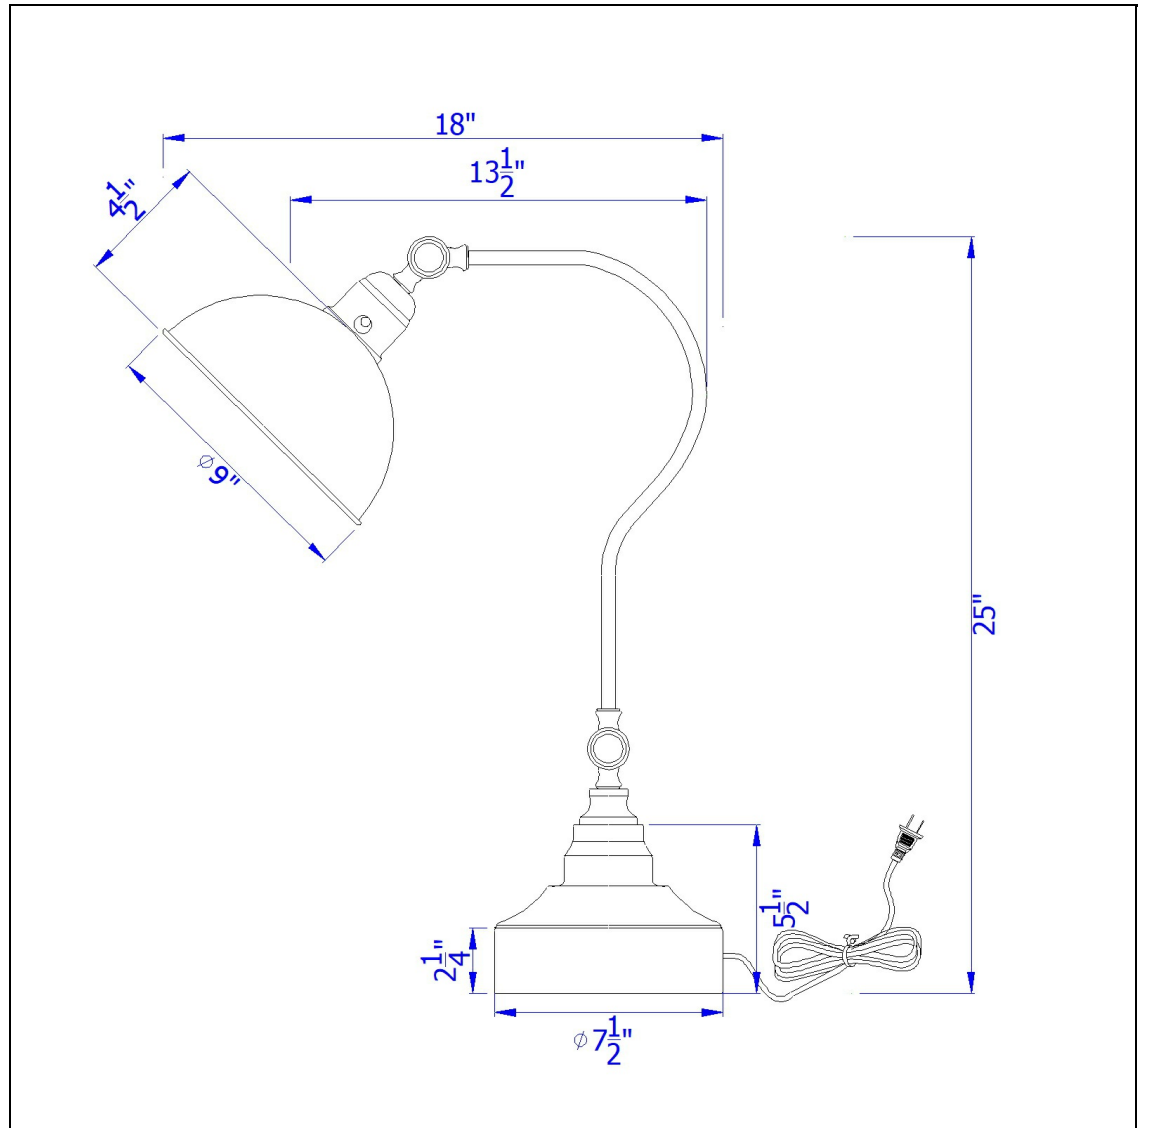

Product No. **BO-3025DK-DB**

Description

Industrial adjustable metal downbridge desk lamp with half dome metal shade
Durable Metal Construction
Adjustable Head
Adjustable Arm
Weighed Base for Added Stability
Downbridge Style
On/Off Rotary Switch
This retro inspired desk lamp is sure to add a touch of elegance to your d?or. It features an adjust

Technical Specifications

UPC	020193067284	Shade Bottom1	9.00
Wattage	60W	Shade Side	4.50
Switch Type	ON/OFF	Carton 1 Dimensions	27.50 x 11.00 x 13.30
Bulb Base	E26	Carton 2 Dimensions	0.00 x 0.00 x 13.30
Number of Lights	1	Package Dimensions	L: 13.30 W: 11.00 H: 27.50
Color	Dark Bronze		
Base Color	Dark Bronze		