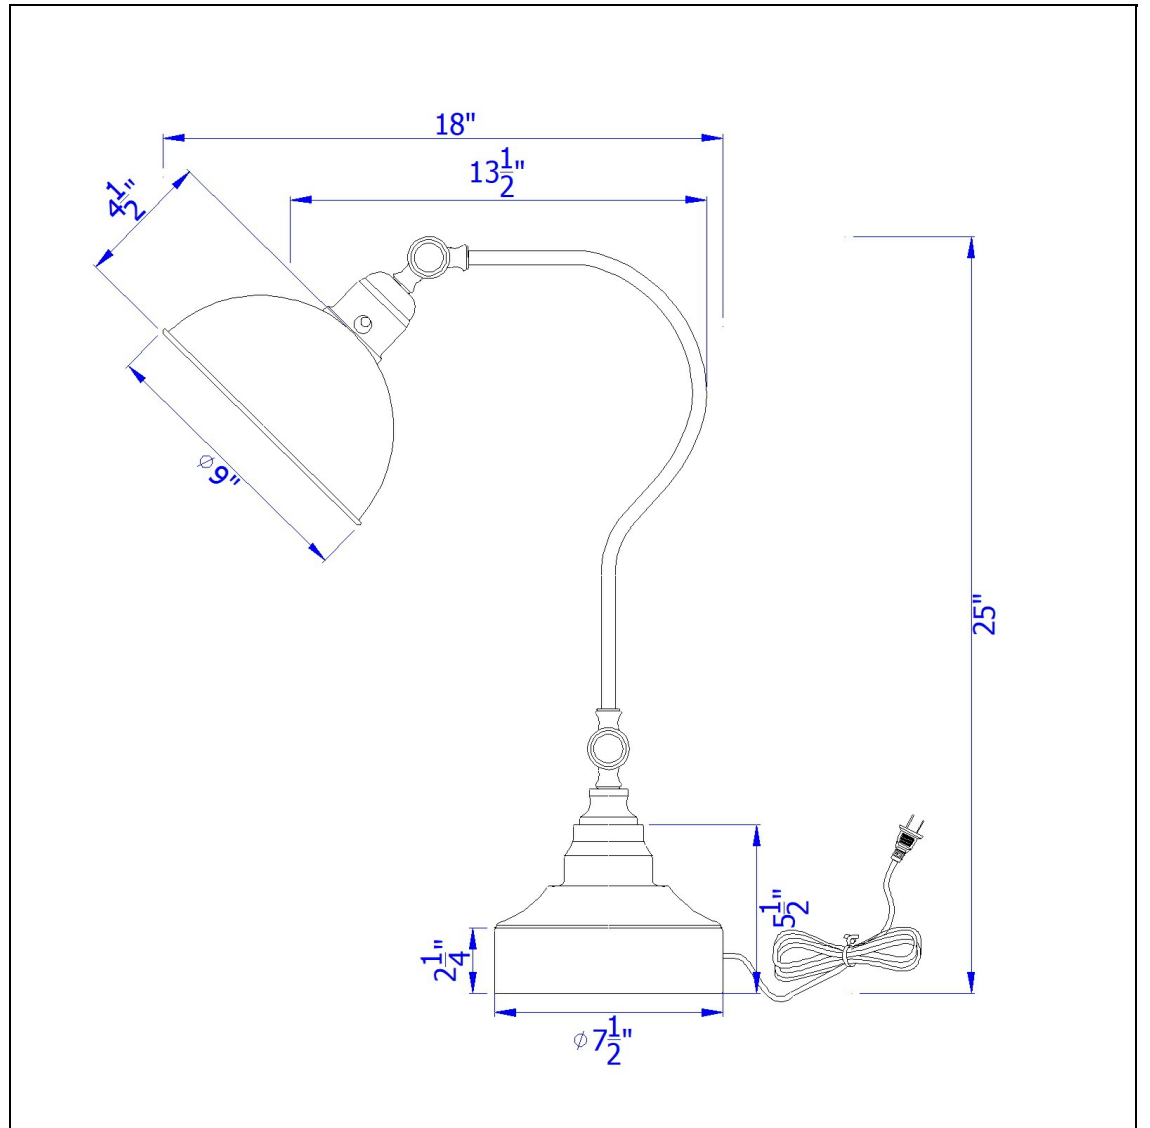

Product No. **BO-3025DK-DB**

Description

Industrial adjustable metal downbridge desk lamp with half dome metal shade
Durable Metal Construction
Adjustable Head
Adjustable Arm
Weighed Base for Added Stability
Downbridge Style
On/Off Rotary Switch
This retro inspired desk lamp is sure to add a touch of elegance to your d?or. It features an adjust

Technical Specifications

| | | | |
|-------------------------|--------------|----------------------------|----------------------------|
| UPC | 020193067284 | Shade Bottom1 | 9.00 |
| Wattage | 60W | Shade Side | 4.50 |
| Switch Type | ON/OFF | Carton 1 Dimensions | 27.50 x 11.00 x 13.30 |
| Bulb Base | E26 | Carton 2 Dimensions | 0.00 x 0.00 x 13.30 |
| Number of Lights | 1 | Package Dimensions | L: 13.30 W: 11.00 H: 27.50 |
| Color | Dark Bronze | | |
| Base Color | Dark Bronze | | |