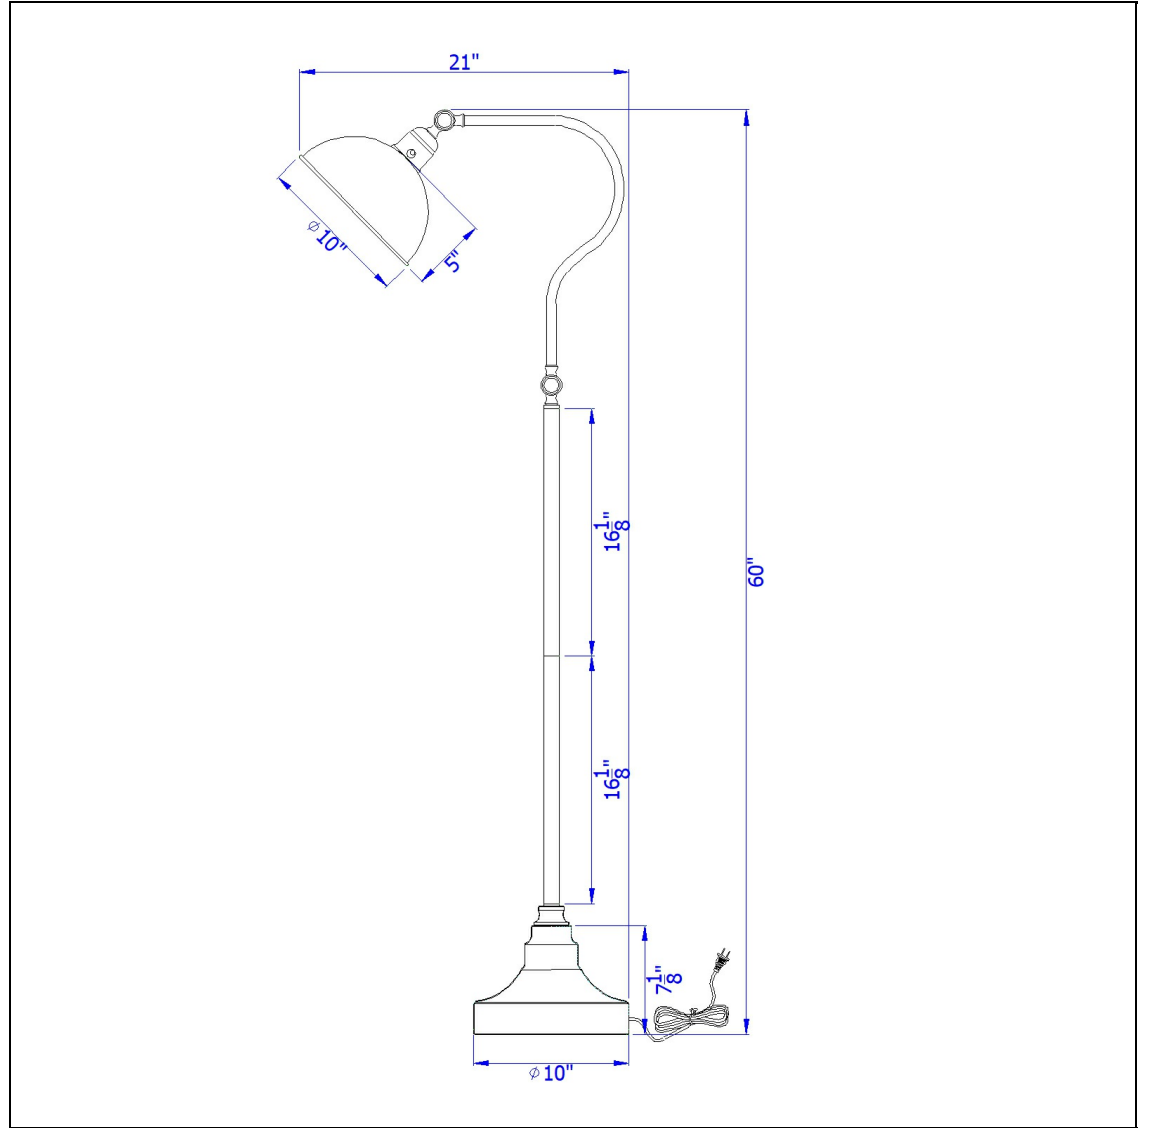

Product No. **BO-3025FL-AB**

Description

Industrial adjustable metal downbridge floor lamp with half dome metal shade
Durable Metal Construction
Adjustable Head
Adjustable Arm
Weighed Base for Added Stability
Downbridge Style
On/Off Rotary Switch
This retro inspired floor lamp is sure to add a touch of elegance to your d?or. It features an adjus

Technical Specifications

UPC	020193067284	Shade Bottom1	10.00
Wattage	60W	Shade Side	5.00
Switch Type	ON/OFF	Carton 1 Dimensions	23.50 x 9.50 x 15.50
Bulb Base	E26	Carton 2 Dimensions	0.00 x 0.00 x 15.50
Number of Lights	1	Package Dimensions	L: 15.50 W: 9.50 H: 23.50
Color	Antique Brass		
Base Color	Antique Brass		