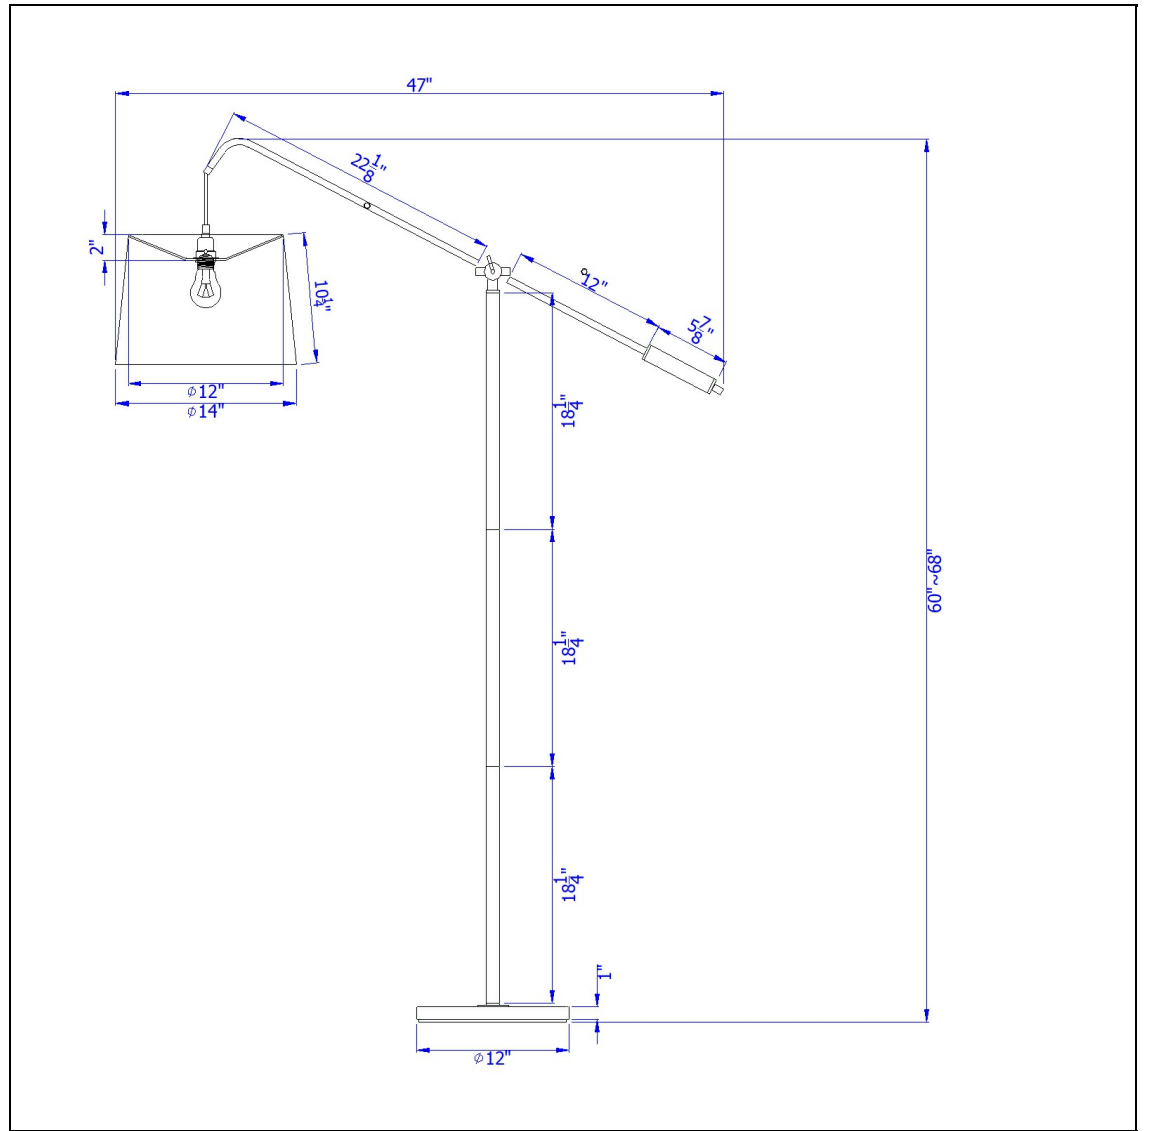

Product No. **BO-3026FL-AB**

Description

Fishing Rod adjustable metal floor lamp with burlap shade  
Durable Metal Construction  
Fishing Rod Style  
Height Adjustable from 60 to 68"  
Weighed Base for Added Stability  
100W On/Off Switch  
Hardback Burlap Style Shade  
Illuminate your space with this functional metal pole style floor lamp. It features a hanging fishin

Technical Specifications

<b>UPC</b>	020193067284	<b>Shade Top1</b>	12.00
<b>Wattage</b>	100W	<b>Shade Bottom1</b>	14.00
<b>Switch Type</b>	ON/OFF	<b>Shade Side</b>	10.25
<b>Bulb Base</b>	E26	<b>Carton 1 Dimensions</b>	15.50 x 15.50 x 27.30
<b>Number of Lights</b>	1	<b>Carton 2 Dimensions</b>	0.00 x 0.00 x 27.30
<b>Color</b>	Antique Brass	<b>Package Dimensions</b>	L: 27.30 W: 15.50 H: 15.50
<b>Base Color</b>	Metal		