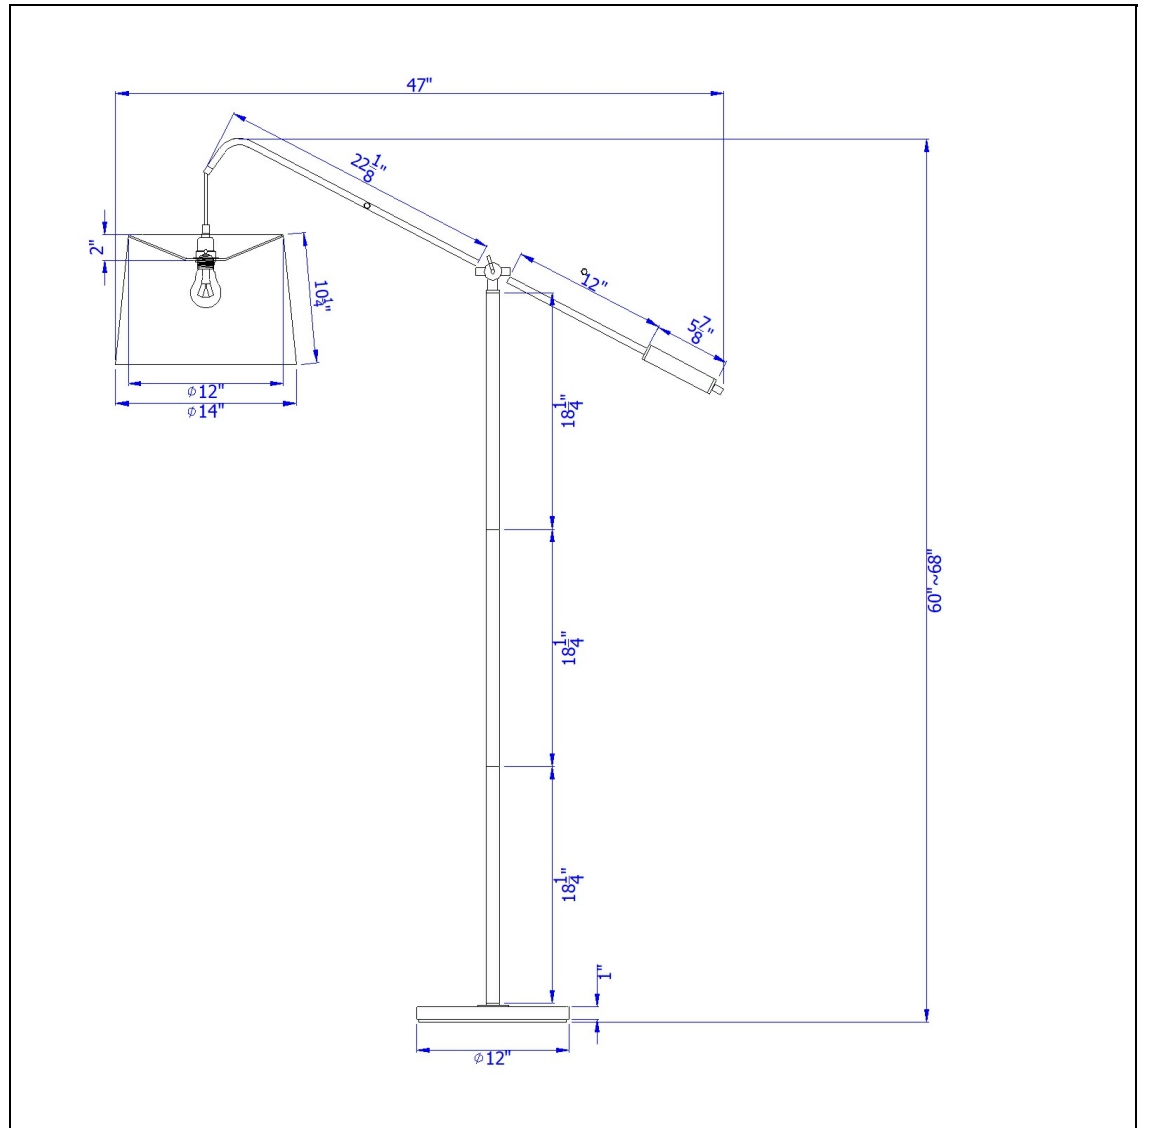

Product No. **BO-3026FL-RU**

Description

Fishing Rod adjustable metal floor lamp with burlap shade
Durable Metal Construction
Fishing Rod Style
Height Adjustable from 60 to 68"
Weighed Base for Added Stability
100W On/Off Switch
Hardback Burlap Style Shade
Illuminate your space with this functional metal pole style floor lamp. It features a hanging fishin

Technical Specifications

UPC	020193067284	Shade Top1	12.00
Wattage	100W	Shade Bottom1	14.00
Switch Type	ON/OFF	Shade Side	10.25
Bulb Base	E26	Carton 1 Dimensions	15.50 x 15.50 x 27.30
Number of Lights	1	Carton 2 Dimensions	0.00 x 0.00 x 27.30
Color	Rust	Package Dimensions	L: 27.30 W: 15.50 H: 15.50
Base Color	Metal		