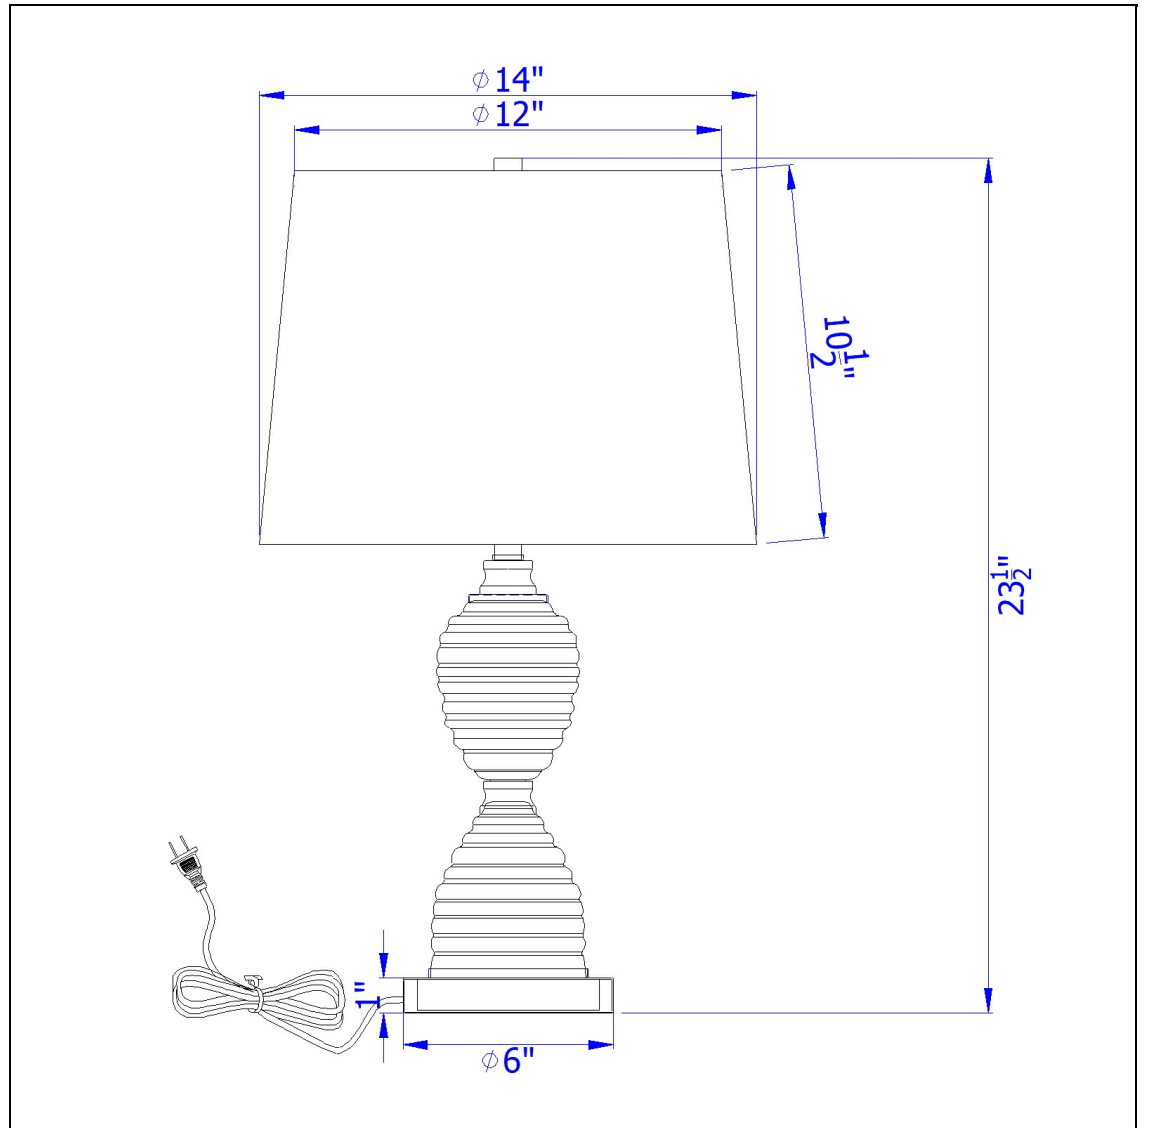

Product No. **BO-3027TB**

Description

Eden glass table lamp with taper drum hardback shade
Durable Glass Construction
Hourglass Silhouette
Hardback Fabric Shade Included
150W 3 Way Switch
Weighted Base for Added Stability
Ships in One Carton
Illuminate your space with this elegant fluted styled table lamp. It features a clean and modern aes

Technical Specifications

UPC	020193067284	Shade Top1	12.00
Wattage	150W	Shade Bottom1	14.00
Switch Type	3WAY	Shade Side	10.50
Bulb Base	E26	Carton 1 Dimensions	19.30 x 15.50 x 15.50
Number of Lights	1	Carton 2 Dimensions	0.00 x 0.00 x 15.50
Color	Glass	Package Dimensions	L: 15.50 W: 15.50 H: 19.30
Base Color	Chrome		