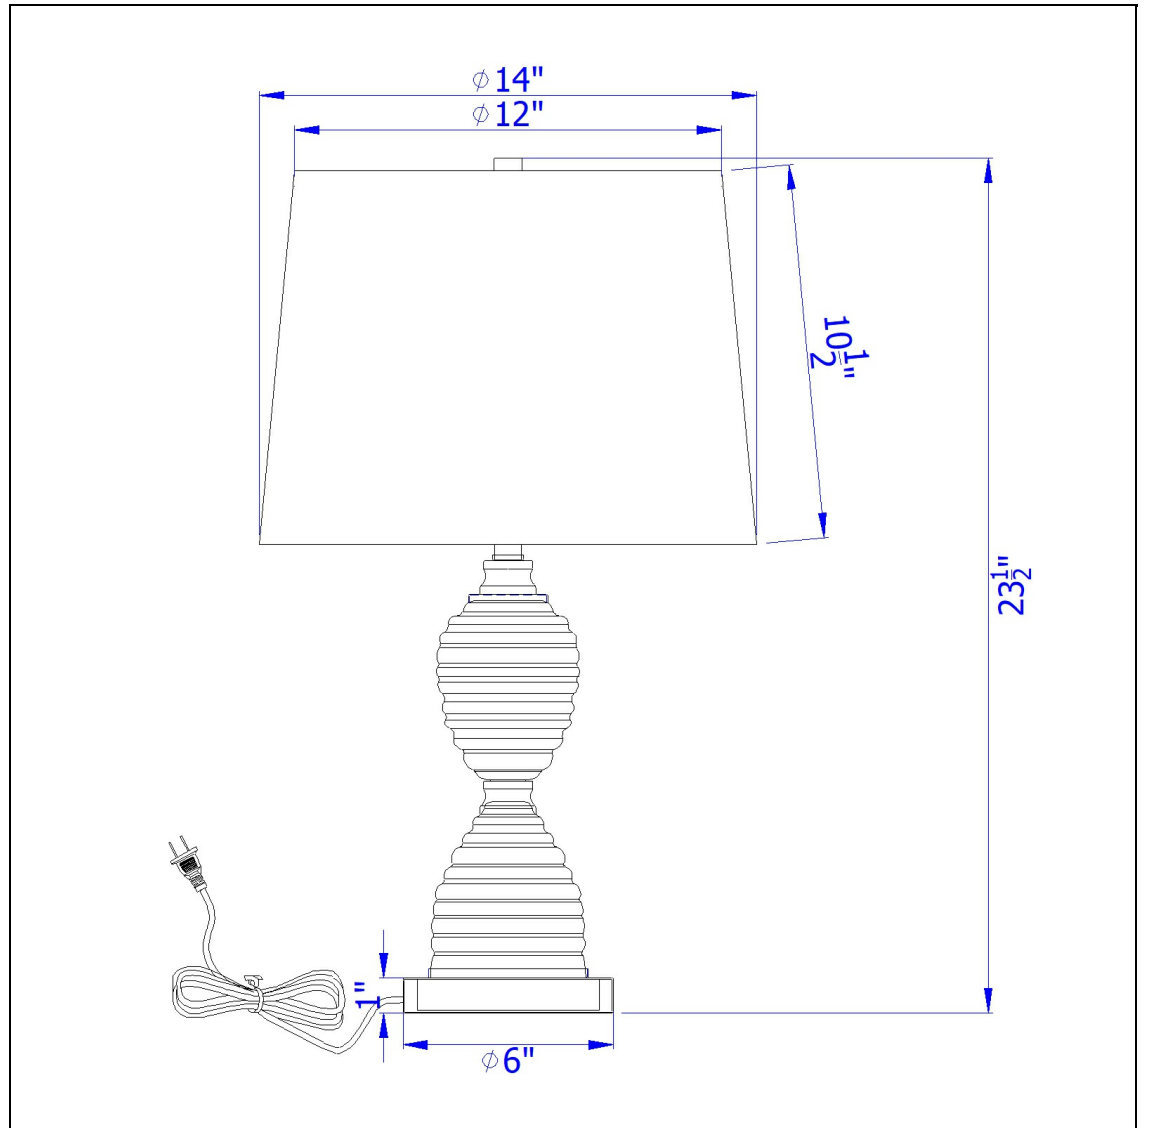

Product No. **BO-3027TB**

Description

Eden glass table lamp with taper drum hardback shade  
Durable Glass Construction  
Hourglass Silhouette  
Hardback Fabric Shade Included  
150W 3 Way Switch  
Weighted Base for Added Stability  
Ships in One Carton  
Illuminate your space with this elegant fluted styled table lamp. It features a clean and modern aes

Technical Specifications

<b>UPC</b>	020193067284	<b>Shade Top1</b>	12.00
<b>Wattage</b>	150W	<b>Shade Bottom1</b>	14.00
<b>Switch Type</b>	3WAY	<b>Shade Side</b>	10.50
<b>Bulb Base</b>	E26	<b>Carton 1 Dimensions</b>	19.30 x 15.50 x 15.50
<b>Number of Lights</b>	1	<b>Carton 2 Dimensions</b>	0.00 x 0.00 x 15.50
<b>Color</b>	Glass	<b>Package Dimensions</b>	L: 15.50 W: 15.50 H: 19.30
<b>Base Color</b>	Chrome		