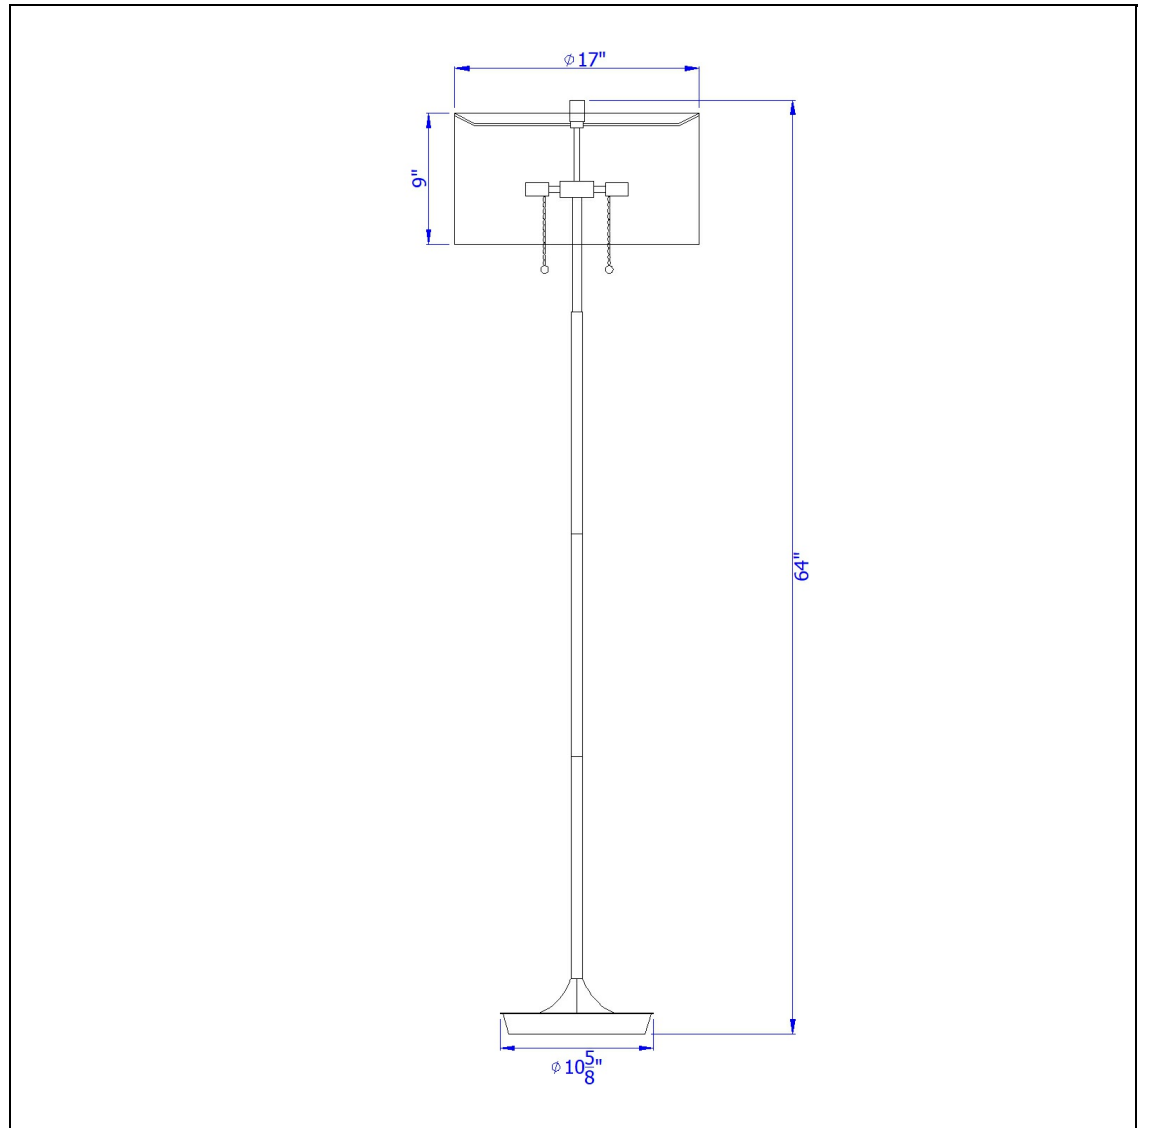

Product No. **BO-3028FL**

Description

Kendal metal floor lamp with pull chain switch, drum fabric shade
Durable Metal Construction
Stick Lamp
Pull Chain Switch
Hardback Linen Shade
Weighted Base for Added Stability
Ships in One Carton
Update your space with this simple yet elegant floor lamp. It features a slender pole style frame wi

Technical Specifications

UPC	020193067284	Shade Top1	17.00
Wattage	60W X 2	Shade Bottom1	17.00
Switch Type	ON/OFF	Shade Side	9.00
Bulb Base	E26	Carton 1 Dimensions	15.00 x 18.00 x 18.00
Number of Lights	2	Carton 2 Dimensions	0.00 x 0.00 x 18.00
Color	Antique Brass	Package Dimensions	L: 18.00 W: 18.00 H: 15.00
Base Color	Antique Brass		