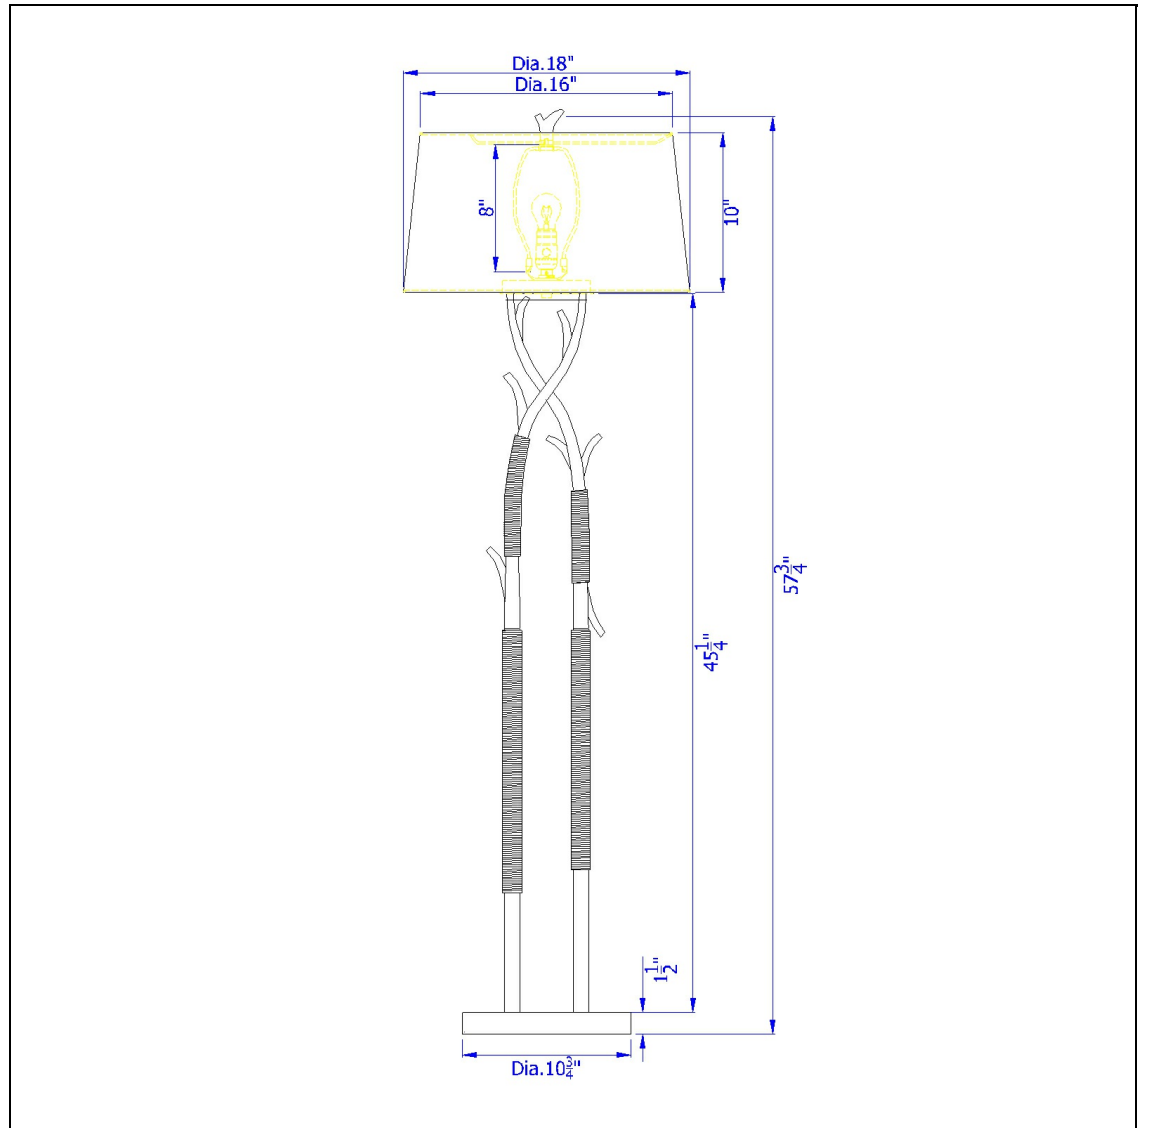

Product No. **BO-3029FL**

Description

Pecos metal tree branch floor lamp with wrapped ropes , linen shade
Durable Iron Construction
Tan Rope Accents
Branch Style Design
Durable Hardback Linen Shade Included
Weighted Based For Added Stability
Ships in One Carton
Freshen up your d?or with this striking metal tree branch floor lamp. It features a black iron finis

Technical Specifications

UPC	020193067284	Shade Top1	16.00
Wattage	150W	Shade Bottom1	18.00
Switch Type	3WAY	Shade Side	10.00
Bulb Base	E26	Carton 1 Dimensions	14.40 x 15.50 x 28.00
Number of Lights	1	Carton 2 Dimensions	0.00 x 0.00 x 28.00
Color	Black Iron	Package Dimensions	L: 28.00 W: 15.50 H: 14.40
Base Color	Black Iron		