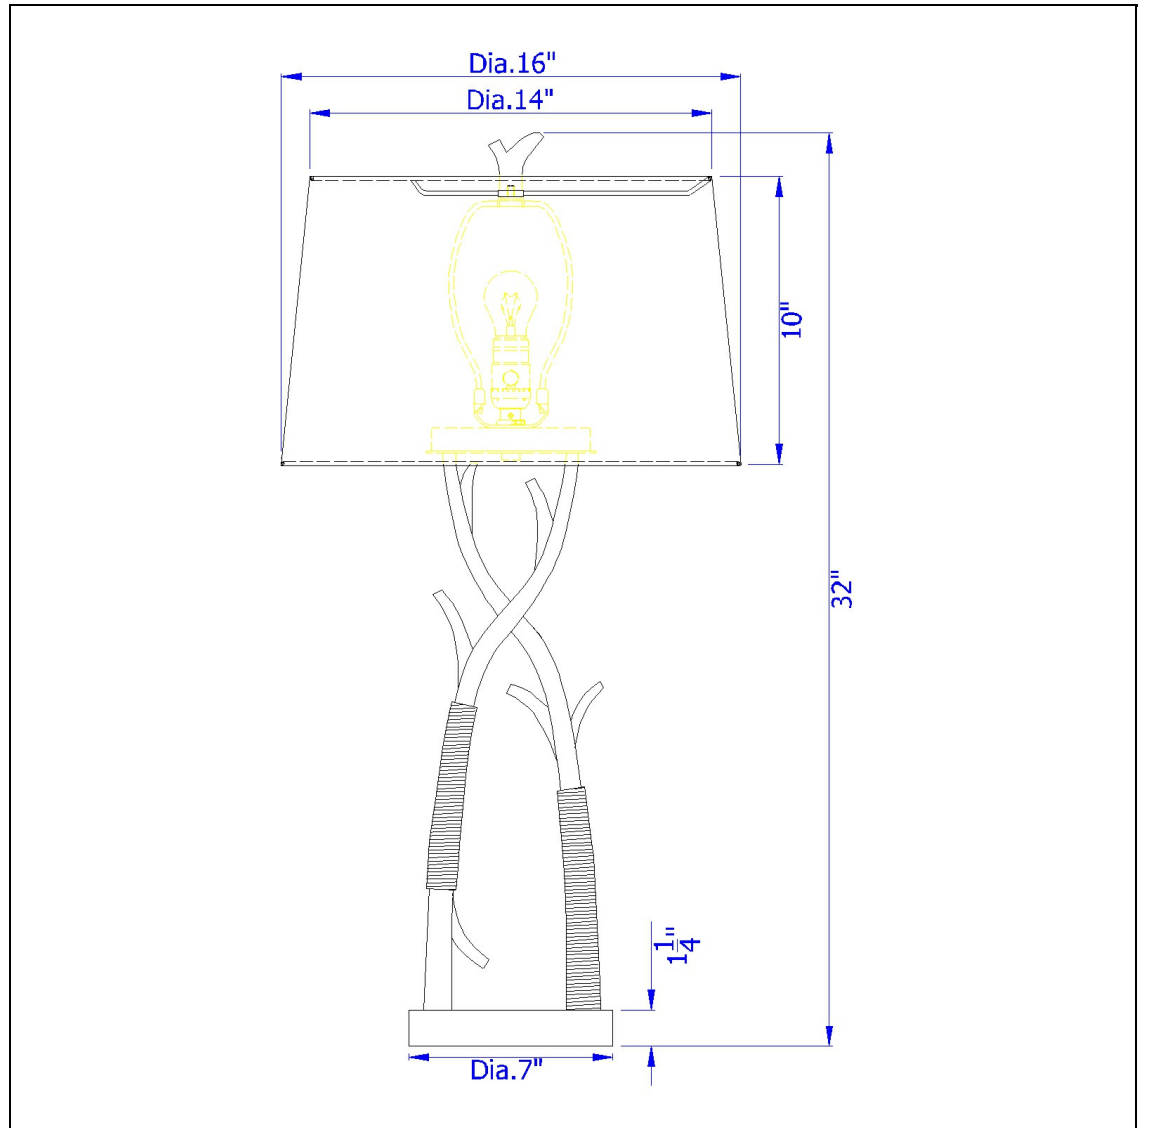

Product No. **BO-3029TB**

Description

Pecos metal tree branch table lamp with wrapped ropes , linen shade  
Durable Iron Construction  
Tan Rope Accents  
Branch Style Design  
Durable Hardback Linen Shade Included  
Weighted Based For Added Stability  
Ships in One Carton  
Freshen up your d?or with this striking metal tree branch table lamp. It features a black iron finis

Technical Specifications

<b>UPC</b>	020193067284	<b>Shade Top1</b>	14.00
<b>Wattage</b>	150W	<b>Shade Bottom1</b>	16.00
<b>Switch Type</b>	3WAY	<b>Shade Side</b>	10.00
<b>Bulb Base</b>	E26	<b>Carton 1 Dimensions</b>	14.50 x 16.50 x 13.30
<b>Number of Lights</b>	1	<b>Carton 2 Dimensions</b>	0.00 x 0.00 x 13.30
<b>Color</b>	Black Iron	<b>Package Dimensions</b>	L: 13.30 W: 16.50 H: 14.50
<b>Base Color</b>	Black Iron		