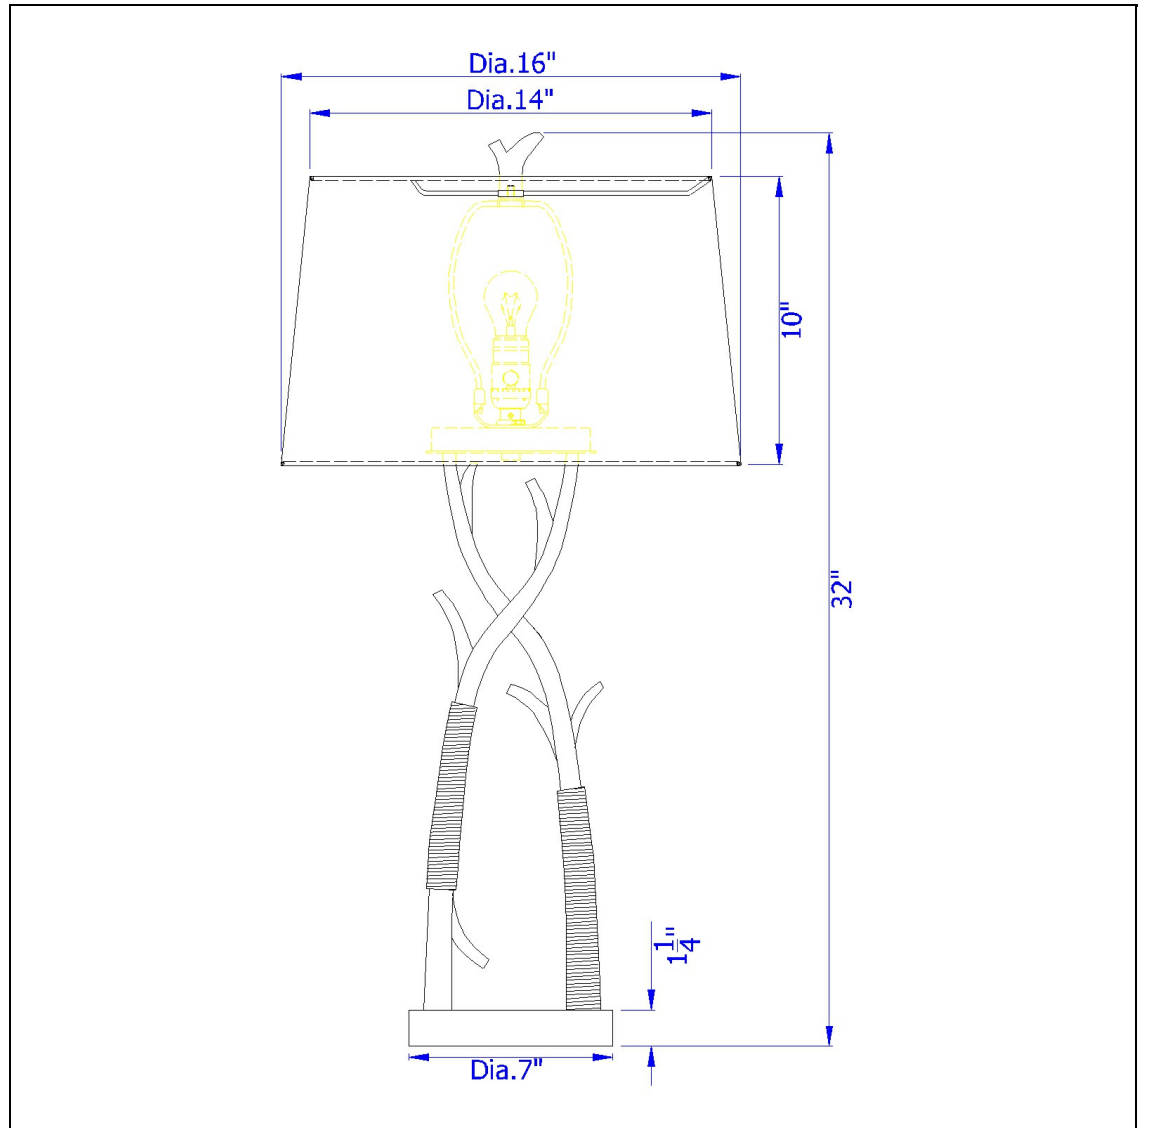

Product No. **BO-3029TB**

Description

Pecos metal tree branch table lamp with wrapped ropes , linen shade
Durable Iron Construction
Tan Rope Accents
Branch Style Design
Durable Hardback Linen Shade Included
Weighted Based For Added Stability
Ships in One Carton
Freshen up your d?or with this striking metal tree branch table lamp. It features a black iron finis

Technical Specifications

UPC	020193067284	Shade Top1	14.00
Wattage	150W	Shade Bottom1	16.00
Switch Type	3WAY	Shade Side	10.00
Bulb Base	E26	Carton 1 Dimensions	14.50 x 16.50 x 13.30
Number of Lights	1	Carton 2 Dimensions	0.00 x 0.00 x 13.30
Color	Black Iron	Package Dimensions	L: 13.30 W: 16.50 H: 14.50
Base Color	Black Iron		