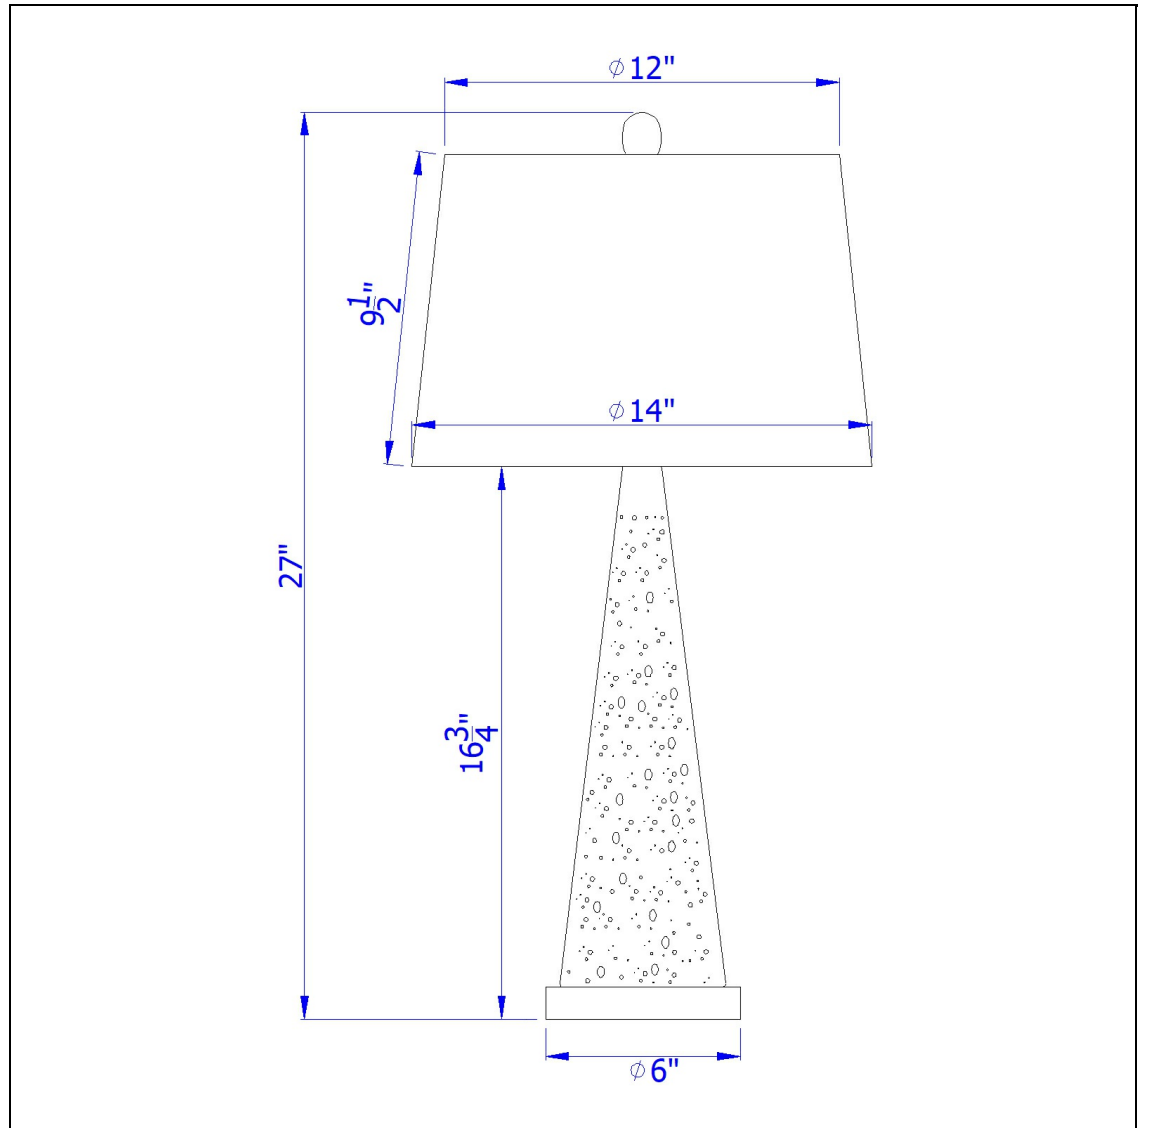

Product No. **BO-3033TB**

Description

Cusago metal table lamp with taper hardback drum shade
Durable Metal Construction
Hammered Metal Finish
100W On/Off Switch
Durable Hardback Linen Shade Included
Weighted Based For Added Stability
Ships in One Carton
Illuminate your space with this modern hammered metal table lamp. It features a polished brass finish

Technical Specifications

UPC	020193067284	Shade Top1	12.00
Wattage	100W	Shade Bottom1	14.00
Switch Type	ON/OFF	Shade Side	9.50
Bulb Base	E26	Carton 1 Dimensions	22.00 x 15.00 x 15.00
Number of Lights	1	Carton 2 Dimensions	0.00 x 0.00 x 15.00
Color	Antique Brass	Package Dimensions	L: 15.00 W: 15.00 H: 22.00
Base Color	Antique Brass		