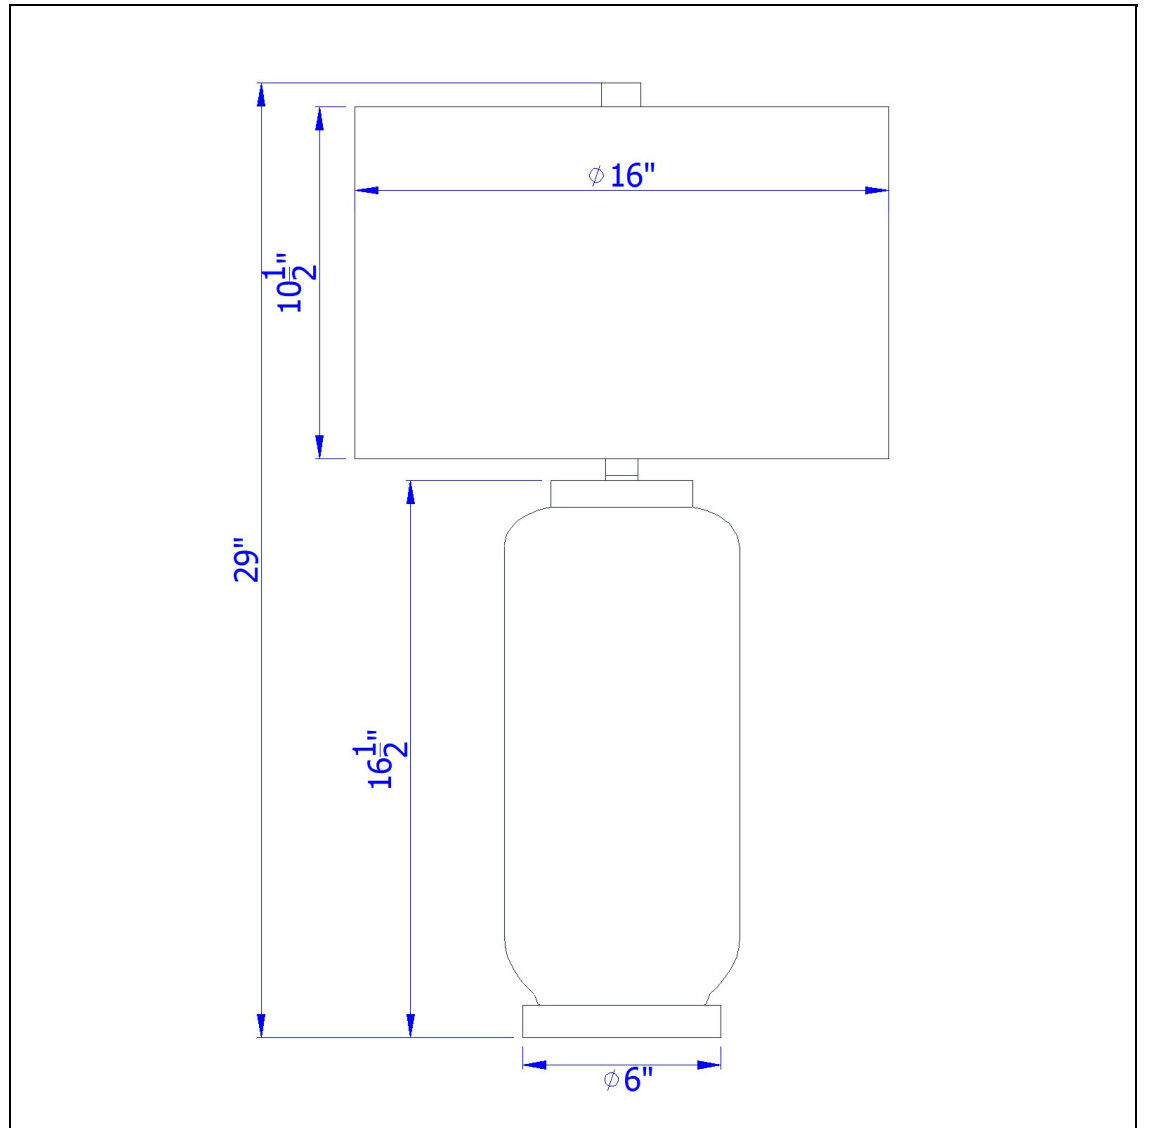

Product No. **BO-3034TB**

Description

Rodano ceramic table lamp with hardback drum shade  
Durable Ceramic Construction  
Striped Finish  
150W Three Way Switch  
Durable Hardback Linen Shade Included  
Weighted Base for Added Stability  
Ships in One Carton  
Add a pop of color to your d?or with this glazed ceramic painted table lamp. It features a cylinder

Technical Specifications

<b>UPC</b>	020193067284	<b>Shade Top1</b>	16.00
<b>Wattage</b>	150W	<b>Shade Bottom1</b>	16.00
<b>Switch Type</b>	3WAY	<b>Shade Side</b>	10.50
<b>Bulb Base</b>	E26	<b>Carton 1 Dimensions</b>	19.50 x 17.00 x 17.00
<b>Number of Lights</b>	1	<b>Carton 2 Dimensions</b>	0.00 x 0.00 x 17.00
<b>Color</b>	Taupe	<b>Package Dimensions</b>	L: 17.00 W: 17.00 H: 19.50
<b>Base Color</b>	brushed Steel		