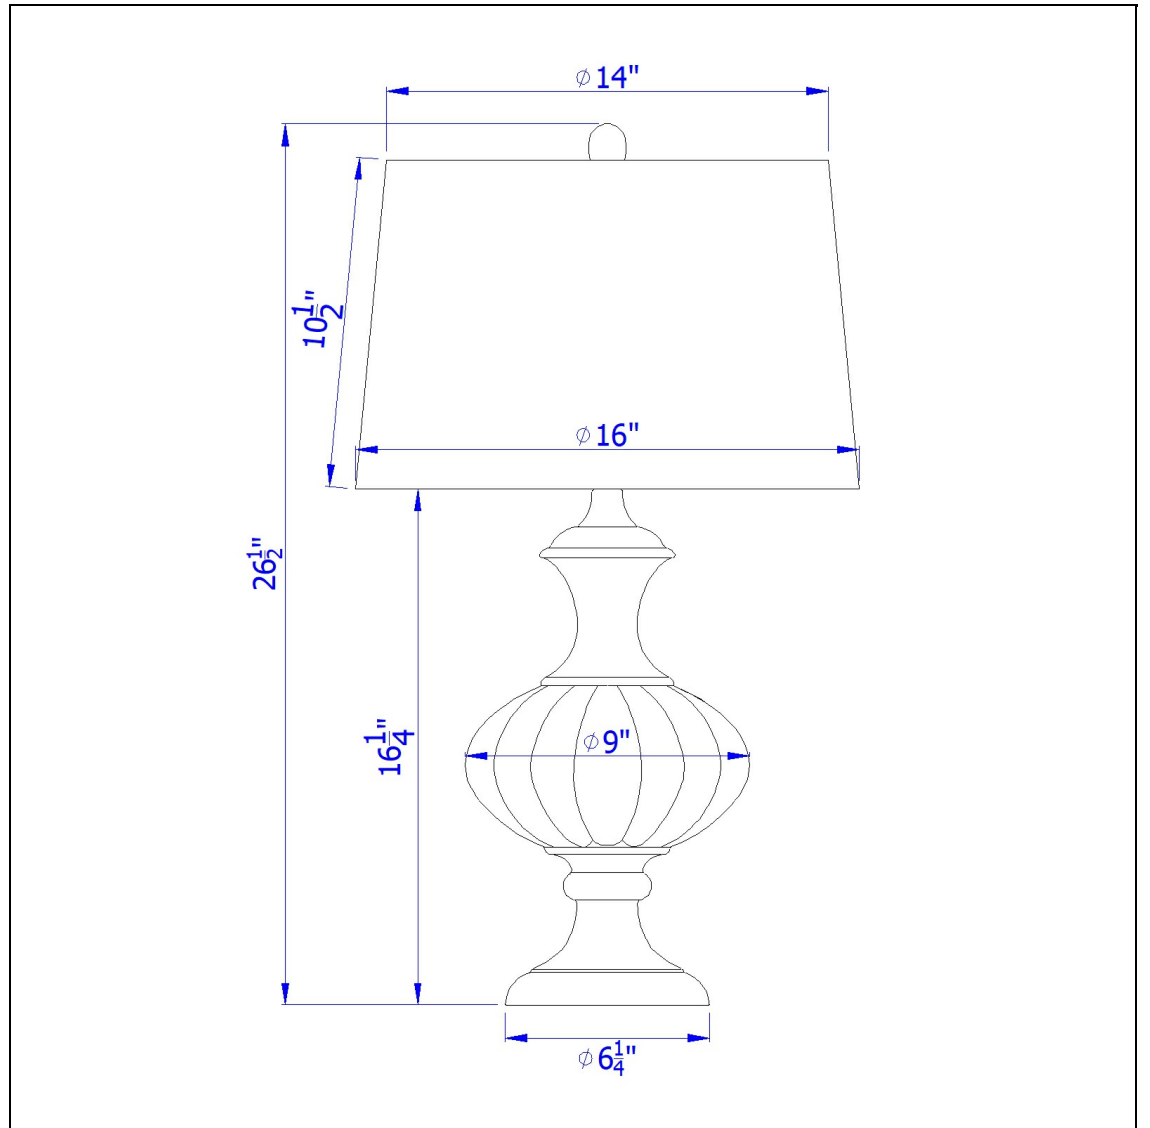

Product No. **BO-3035TB**

Description

Ossona metal/glass table lamp with hardback taper drum shade
Durable Glass and Metal Construction
Crackle Finish
150W Three Way Switch
Durable Hardback Linen Shade Included
Weighted Base for Added Stability
Ships in One Carton
Add an elegant touch to your home with this fluted glass table lamp. It features a high gloss chrome

Technical Specifications

UPC	020193067284	Shade Top1	14.00
Wattage	150W	Shade Bottom1	16.00
Switch Type	3WAY	Shade Side	10.50
Bulb Base	E26	Carton 1 Dimensions	10.50 x 16.00 x 14.00
Number of Lights	1	Carton 2 Dimensions	0.00 x 0.00 x 14.00
Color	Chrome/Crackle	Package Dimensions	L: 14.00 W: 16.00 H: 10.50
Base Color	Chrome		