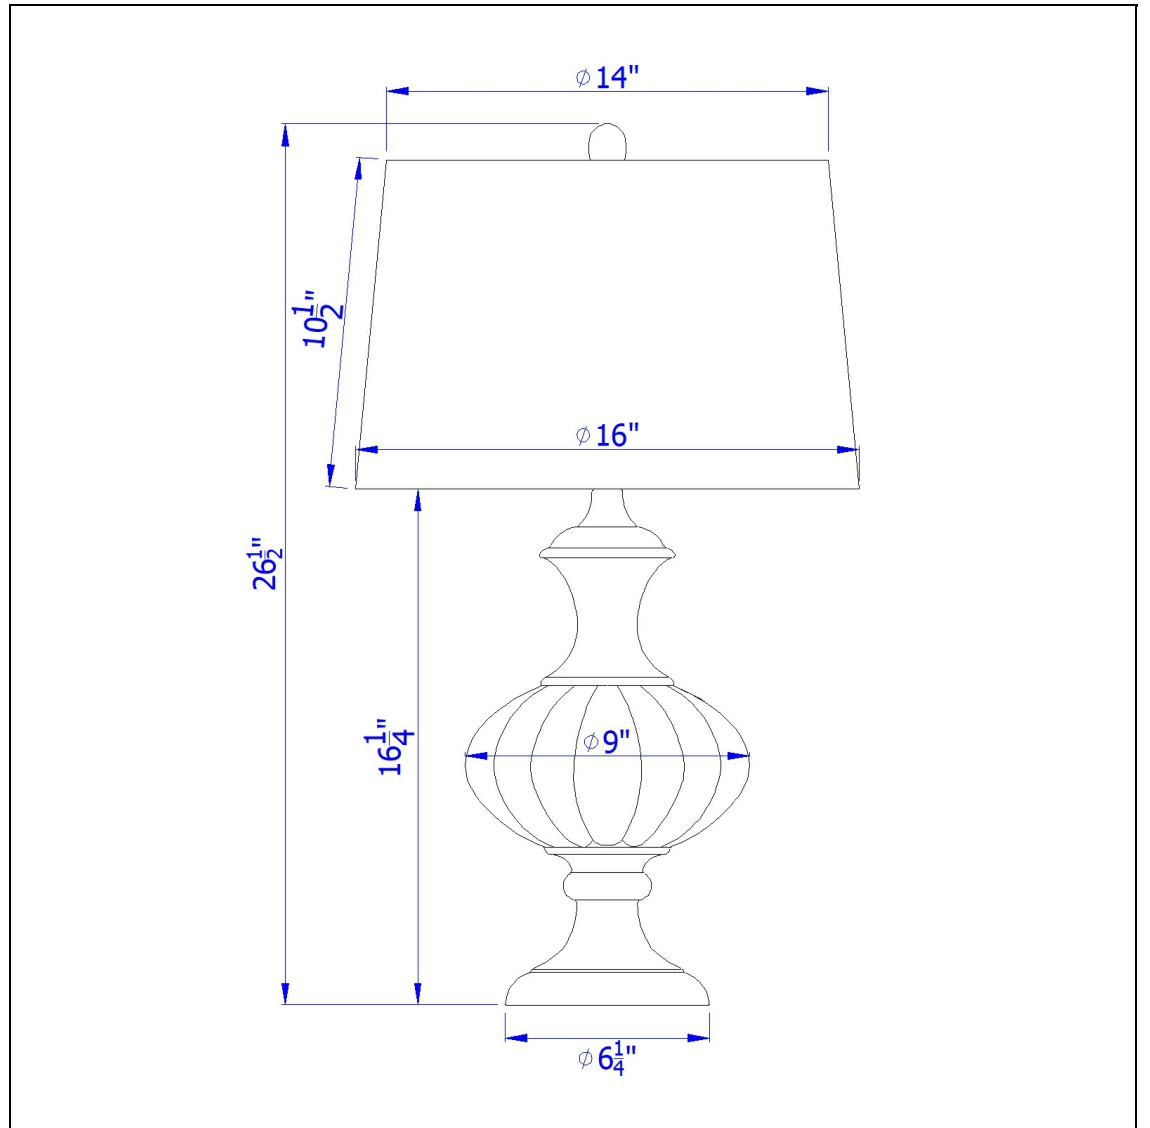

Product No. **BO-3035TB**

Description

Ossona metal/glass table lamp with hardback taper drum shade
Durable Glass and Metal Construction
Crackle Finish
150W Three Way Switch
Durable Hardback Linen Shade Included
Weighted Base for Added Stability
Ships in One Carton
Add an elegant touch to your home with this fluted glass table lamp. It features a high gloss chrome

Technical Specifications

UPC	020193067284
Wattage	150W
Switch Type	3WAY
Bulb Base	E26
Number of Lights	1
Color	Chrome/Crackle
Base Color	Chrome

Shade Top1	14.00
Shade Bottom1	16.00
Shade Side	10.50
Carton 1 Dimensions	10.50 x 16.00 x 14.00
Carton 2 Dimensions	0.00 x 0.00 x 14.00
Package Dimensions	L: 14.00 W: 16.00 H: 10.50