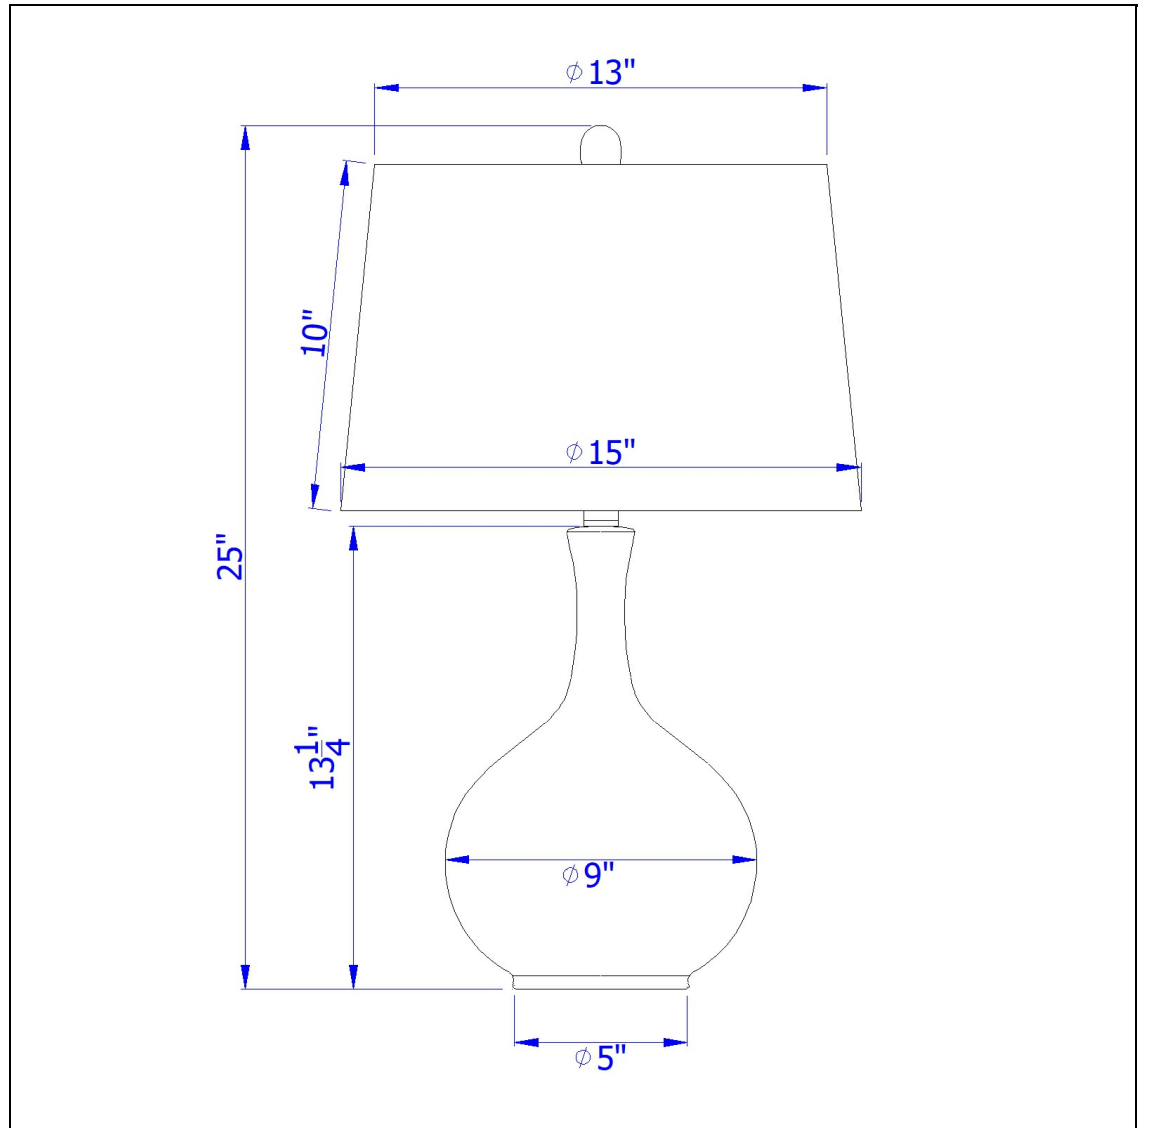

Product No. **BO-3036TB**

Description

Vernate ceramic table lamp with hardback taper drum shade  
Durable Ceramic Construction  
Distressed Stone Finish  
150W Three Way Switch  
Durable Hardback Linen Shade Included  
Weighted Base for Added Stability  
Ships in One Carton  
Add a touch of traditional beauty to your home with this fluted ceramic table lamp. It features a di

Technical Specifications

<b>UPC</b>	020193067284
<b>Wattage</b>	150W
<b>Switch Type</b>	3WAY
<b>Bulb Base</b>	E26
<b>Number of Lights</b>	1
<b>Color</b>	Distressed Stone
<b>Base Color</b>	Distressed Stone

<b>Shade Top1</b>	13.00
<b>Shade Bottom1</b>	15.00
<b>Shade Side</b>	10.00
<b>Carton 1 Dimensions</b>	16.50 x 16.00 x 16.00
<b>Carton 2 Dimensions</b>	0.00 x 0.00 x 16.00
<b>Package Dimensions</b>	L: 16.00 W: 16.00 H: 16.50