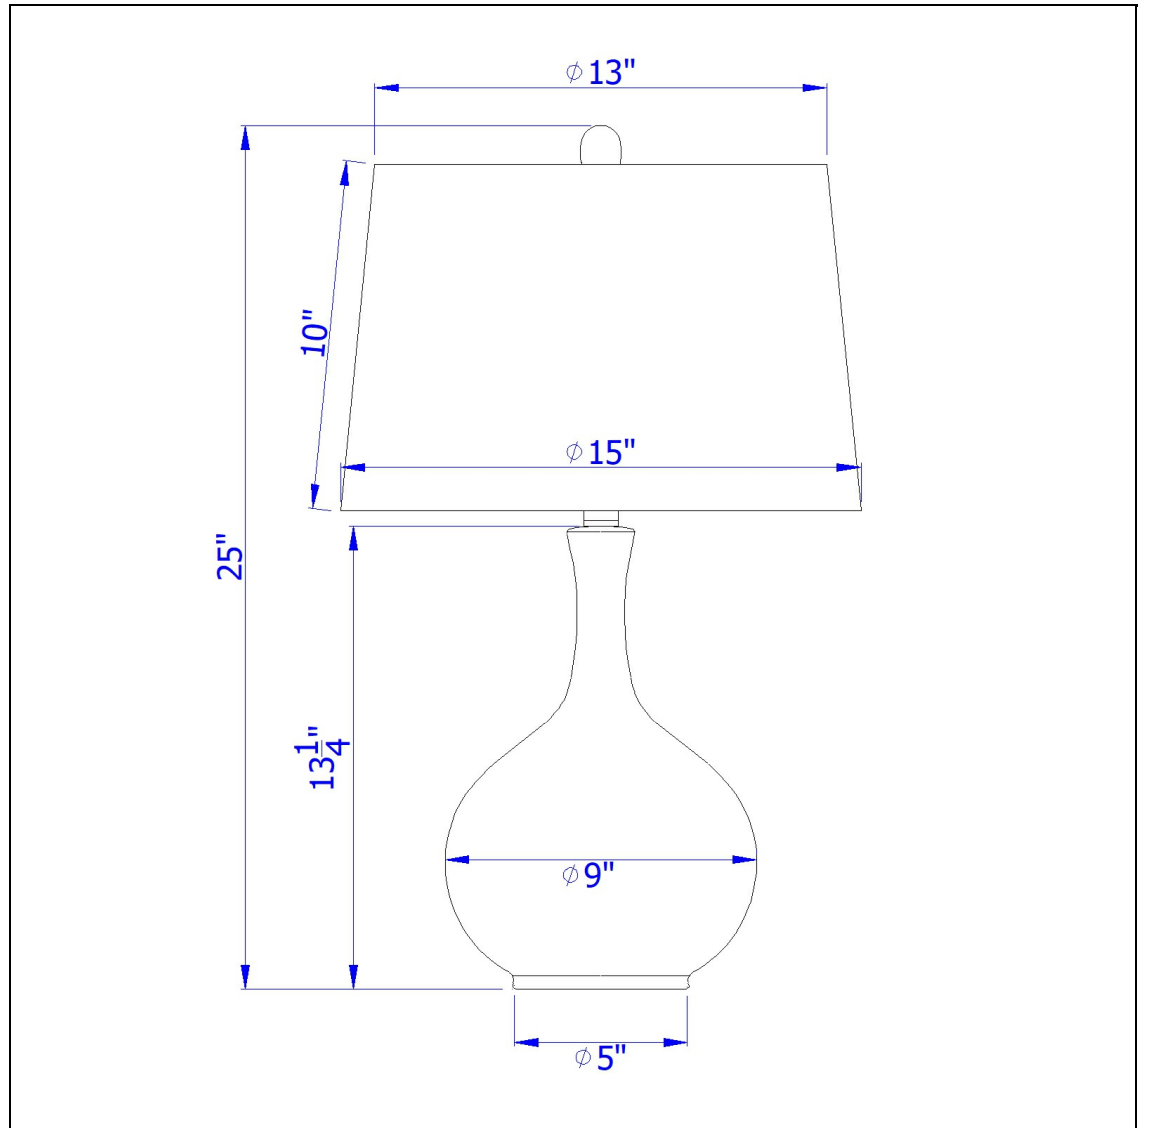

Product No. **BO-3036TB**

Description

Vernate ceramic table lamp with hardback taper drum shade
Durable Ceramic Construction
Distressed Stone Finish
150W Three Way Switch
Durable Hardback Linen Shade Included
Weighted Base for Added Stability
Ships in One Carton
Add a touch of traditional beauty to your home with this fluted ceramic table lamp. It features a di

Technical Specifications

UPC	020193067284	Shade Top1	13.00
Wattage	150W	Shade Bottom1	15.00
Switch Type	3WAY	Shade Side	10.00
Bulb Base	E26	Carton 1 Dimensions	16.50 x 16.00 x 16.00
Number of Lights	1	Carton 2 Dimensions	0.00 x 0.00 x 16.00
Color	Distressed Stone	Package Dimensions	L: 16.00 W: 16.00 H: 16.50
Base Color	Distressed Stone		