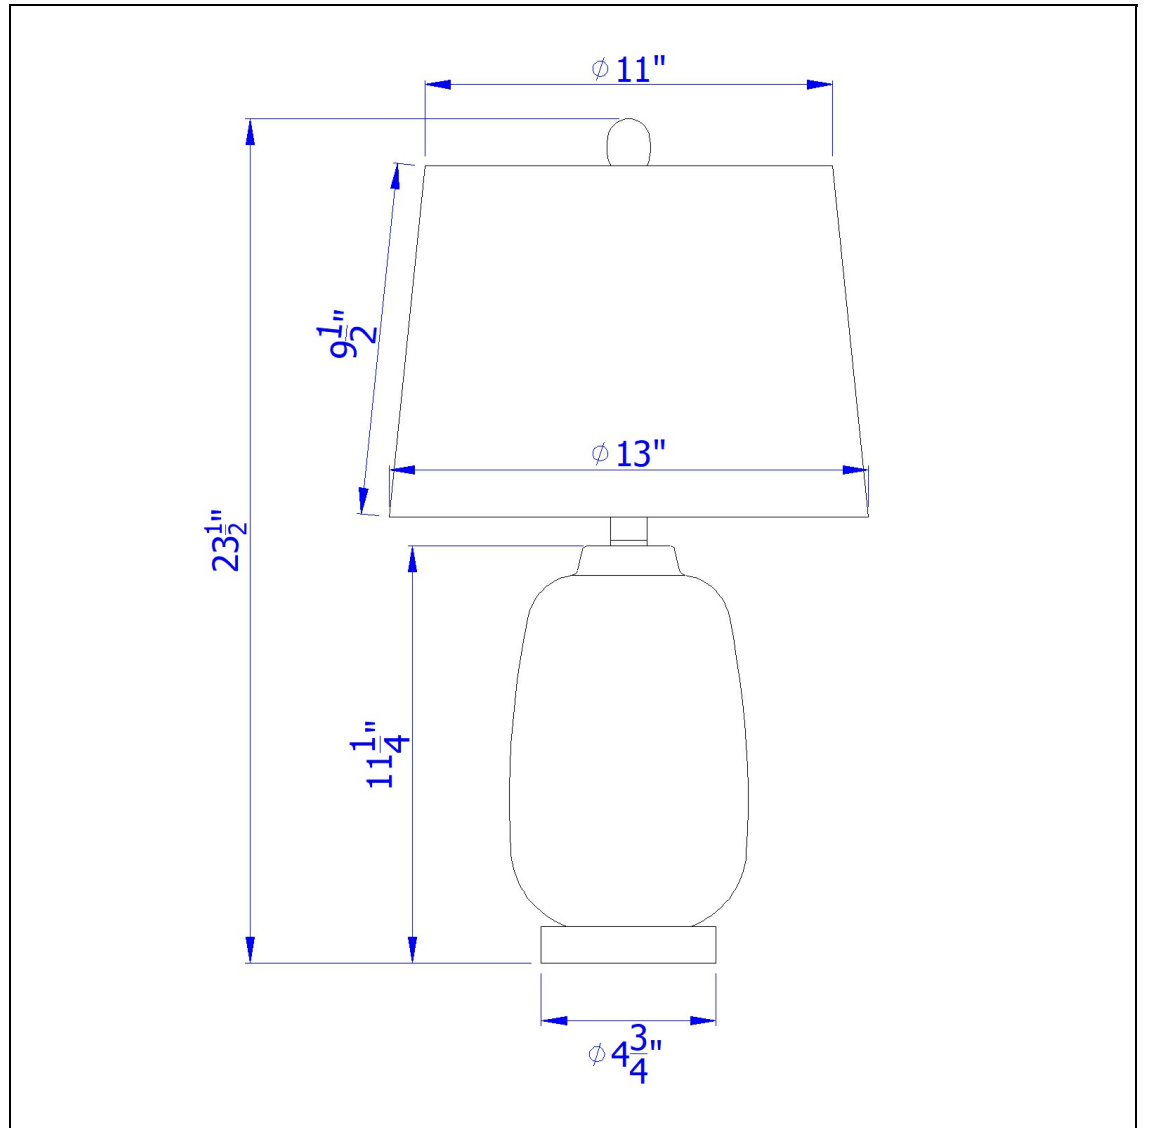

Product No. **BO-3037TB**

Description

Solaro distressed glass table lamp with hardback taper drum shade
Durable Glass Construction
Bubble Glass
100 Watt On/Off Switch
Durable Hardback Linen Shade Included
Weighted Base for Added Stability
Ships in One Carton
With clean lines and a modern aesthetic, this table lamp is sure to work well with your contemporary

Technical Specifications

UPC	020193067284	Shade Top1	11.00
Wattage	100W	Shade Bottom1	13.00
Switch Type	ON/OFF	Shade Side	9.50
Bulb Base	E26	Carton 1 Dimensions	15.00 x 15.50 x 14.00
Number of Lights	1	Carton 2 Dimensions	0.00 x 0.00 x 14.00
Color	Brushed Steel/Glass	Package Dimensions	L: 14.00 W: 15.50 H: 15.00
Base Color	brushed Steel		