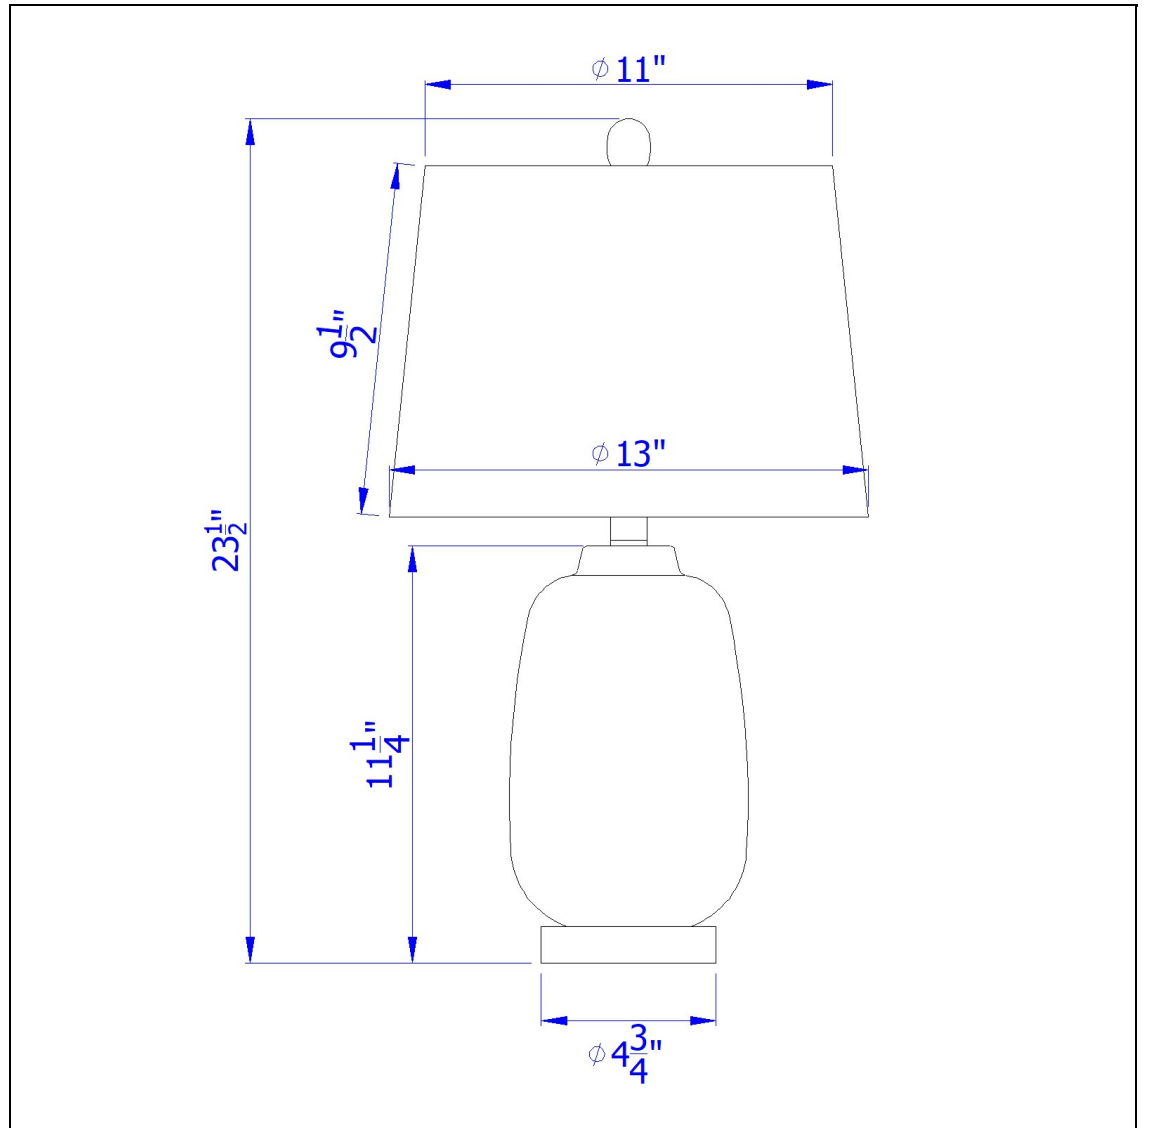

Product No. **BO-3037TB**

Description

Solaro distressed glass table lamp with hardback taper drum shade  
Durable Glass Construction  
Bubble Glass  
100 Watt On/Off Switch  
Durable Hardback Linen Shade Included  
Weighted Base for Added Stability  
Ships in One Carton  
With clean lines and a modern aesthetic, this table lamp is sure to work well with your contemporary

Technical Specifications

<b>UPC</b>	020193067284	<b>Shade Top1</b>	11.00
<b>Wattage</b>	100W	<b>Shade Bottom1</b>	13.00
<b>Switch Type</b>	ON/OFF	<b>Shade Side</b>	9.50
<b>Bulb Base</b>	E26	<b>Carton 1 Dimensions</b>	15.00 x 15.50 x 14.00
<b>Number of Lights</b>	1	<b>Carton 2 Dimensions</b>	0.00 x 0.00 x 14.00
<b>Color</b>	Brushed Steel/Glass	<b>Package Dimensions</b>	L: 14.00 W: 15.50 H: 15.00
<b>Base Color</b>	brushed Steel		