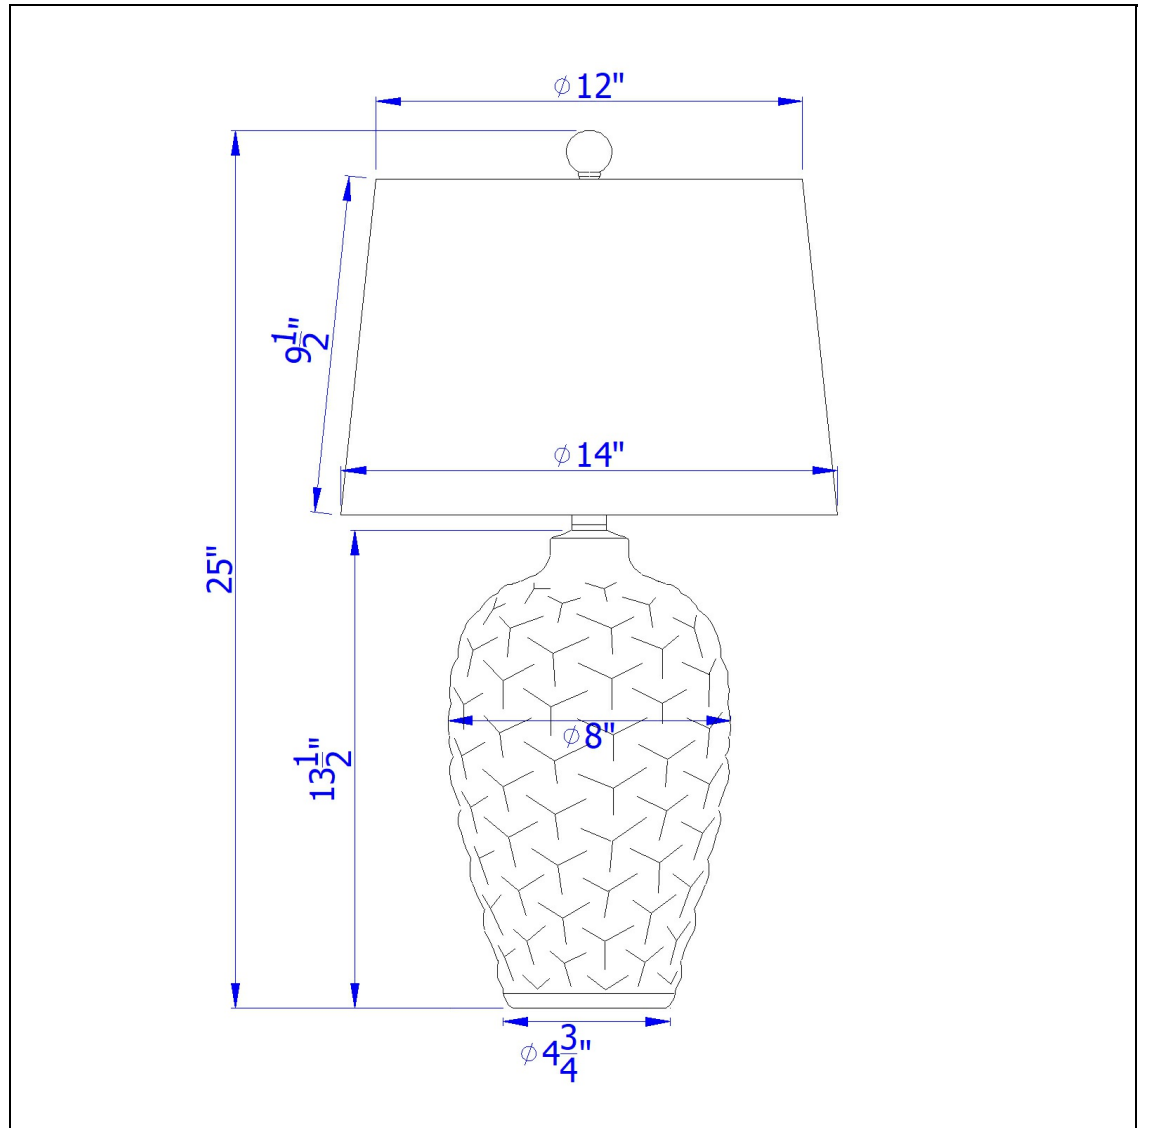

Product No. **BO-3038TB**

Description

Dresano resin table lamp with linen hardback taper drum shade
Durable Resin Construction
3D Texturized Finish
100 Watt On/Off Switch
Durable Hardback Linen Shade Included
Classic Urn Style Silhouette
Ships in One Carton
This contemporary yet casual lamp is a stylish way to refresh your rooms look. It features a texturi

Technical Specifications

UPC	020193067284	Shade Top1	12.00
Wattage	100W	Shade Bottom1	14.00
Switch Type	ON/OFF	Shade Side	9.50
Bulb Base	E26	Carton 1 Dimensions	15.30 x 15.00 x 15.00
Number of Lights	1	Carton 2 Dimensions	0.00 x 0.00 x 15.00
Color	Metallic Silver	Package Dimensions	L: 15.00 W: 15.00 H: 15.30
Base Color	Metallic Silver		