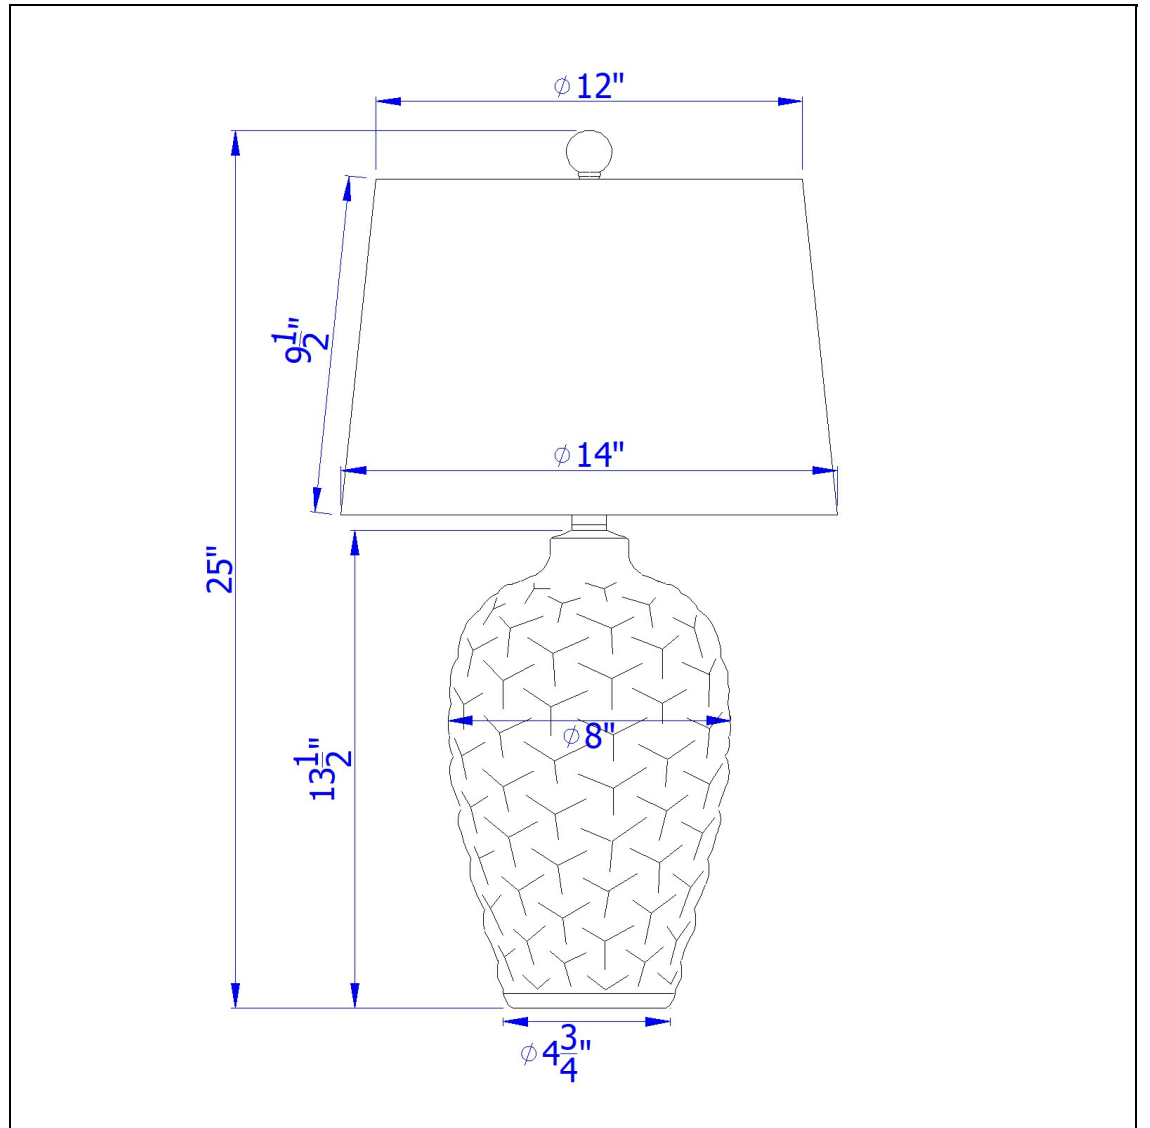

Product No. **BO-3038TB**

Description

Dresano resin table lamp with linen hardback taper drum shade  
Durable Resin Construction  
3D Texturized Finish  
100 Watt On/Off Switch  
Durable Hardback Linen Shade Included  
Classic Urn Style Silhouette  
Ships in One Carton  
This contemporary yet casual lamp is a stylish way to refresh your rooms look. It features a texturi

Technical Specifications

<b>UPC</b>	020193067284	<b>Shade Top1</b>	12.00
<b>Wattage</b>	100W	<b>Shade Bottom1</b>	14.00
<b>Switch Type</b>	ON/OFF	<b>Shade Side</b>	9.50
<b>Bulb Base</b>	E26	<b>Carton 1 Dimensions</b>	15.30 x 15.00 x 15.00
<b>Number of Lights</b>	1	<b>Carton 2 Dimensions</b>	0.00 x 0.00 x 15.00
<b>Color</b>	Metallic Silver	<b>Package Dimensions</b>	L: 15.00 W: 15.00 H: 15.30
<b>Base Color</b>	Metallic Silver		