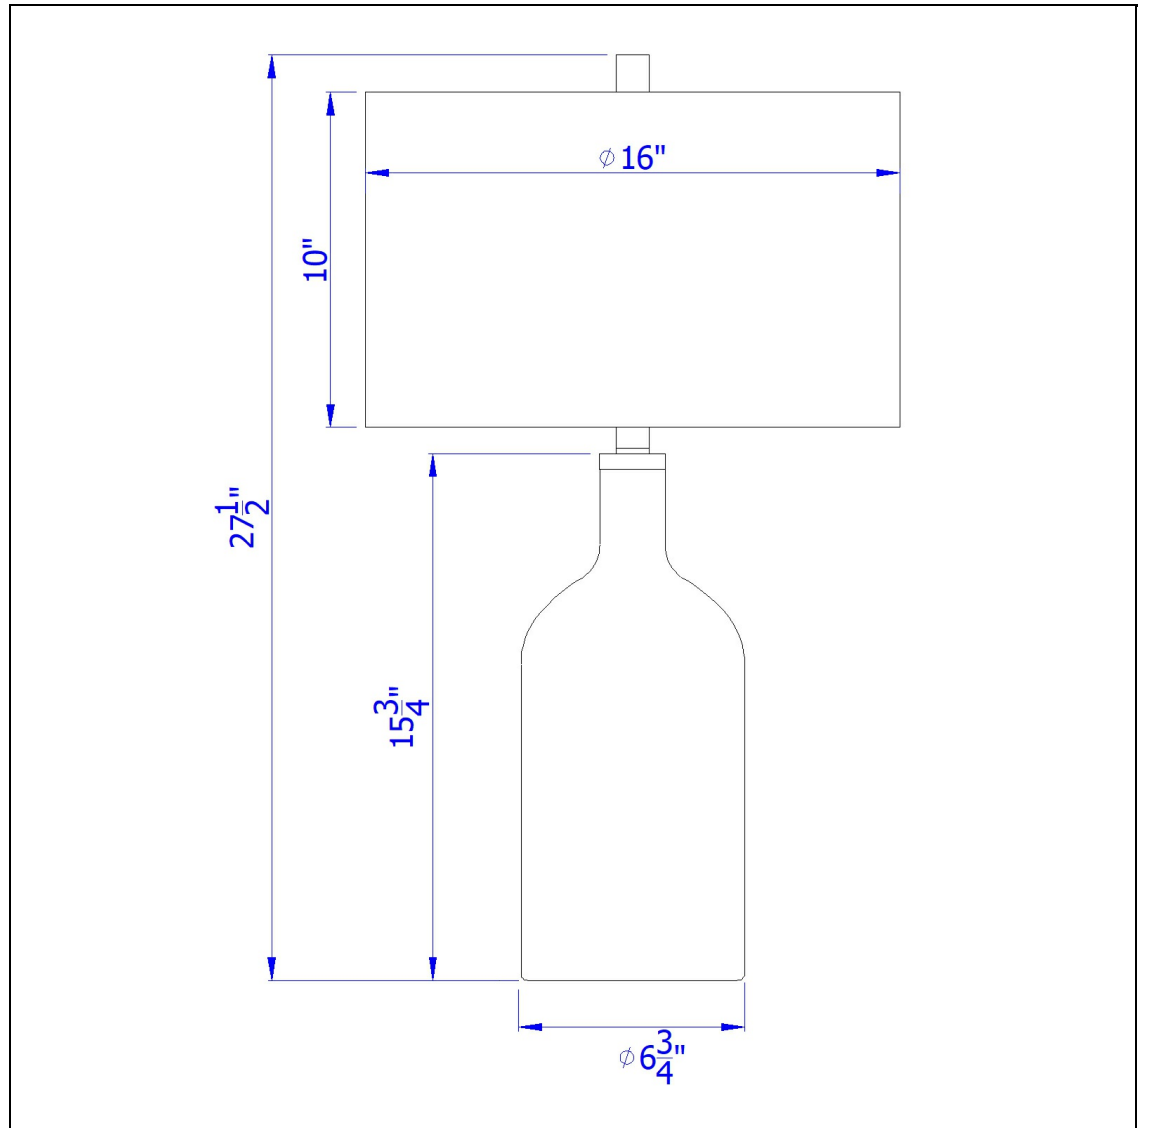

Product No. **BO-3039TB**

Description

Inzago glass table lamp with linen hardback drum shade  
Durable Glass Construction  
Iridescent Finish  
150W Three Way Switch  
Durable Hardback Linen Shade Included  
Classic Jar Style Silhouette  
Ships in One Carton  
This casual yet elegant table lamp is a stylish way to refresh your rooms look. It features a classi

Technical Specifications

<b>UPC</b>	020193067284
<b>Wattage</b>	150W
<b>Switch Type</b>	3WAY
<b>Bulb Base</b>	E26
<b>Number of Lights</b>	1
<b>Color</b>	Wine
<b>Base Color</b>	White

<b>Shade Top1</b>	16.00
<b>Shade Bottom1</b>	16.00
<b>Shade Side</b>	10.00
<b>Carton 1 Dimensions</b>	18.50 x 17.00 x 17.00
<b>Carton 2 Dimensions</b>	0.00 x 0.00 x 17.00
<b>Package Dimensions</b>	L: 17.00 W: 17.00 H: 18.50