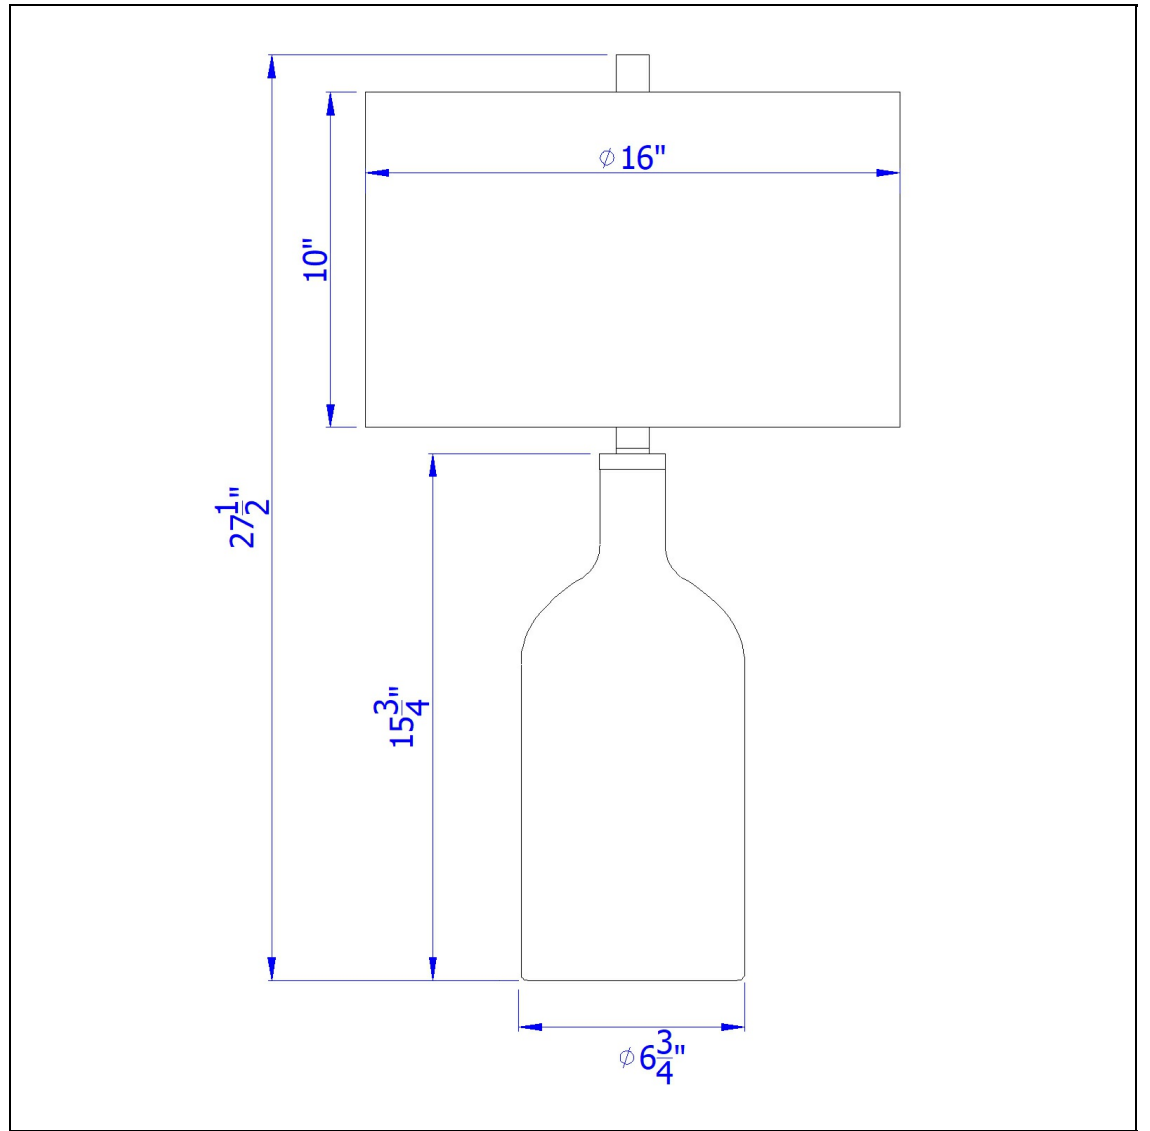

Product No. **BO-3039TB**

Description

Inzago glass table lamp with linen hardback drum shade
Durable Glass Construction
Iridescent Finish
150W Three Way Switch
Durable Hardback Linen Shade Included
Classic Jar Style Silhouette
Ships in One Carton
This casual yet elegant table lamp is a stylish way to refresh your rooms look. It features a classi

Technical Specifications

UPC	020193067284	Shade Top1	16.00
Wattage	150W	Shade Bottom1	16.00
Switch Type	3WAY	Shade Side	10.00
Bulb Base	E26	Carton 1 Dimensions	18.50 x 17.00 x 17.00
Number of Lights	1	Carton 2 Dimensions	0.00 x 0.00 x 17.00
Color	Wine	Package Dimensions	L: 17.00 W: 17.00 H: 18.50
Base Color	White		