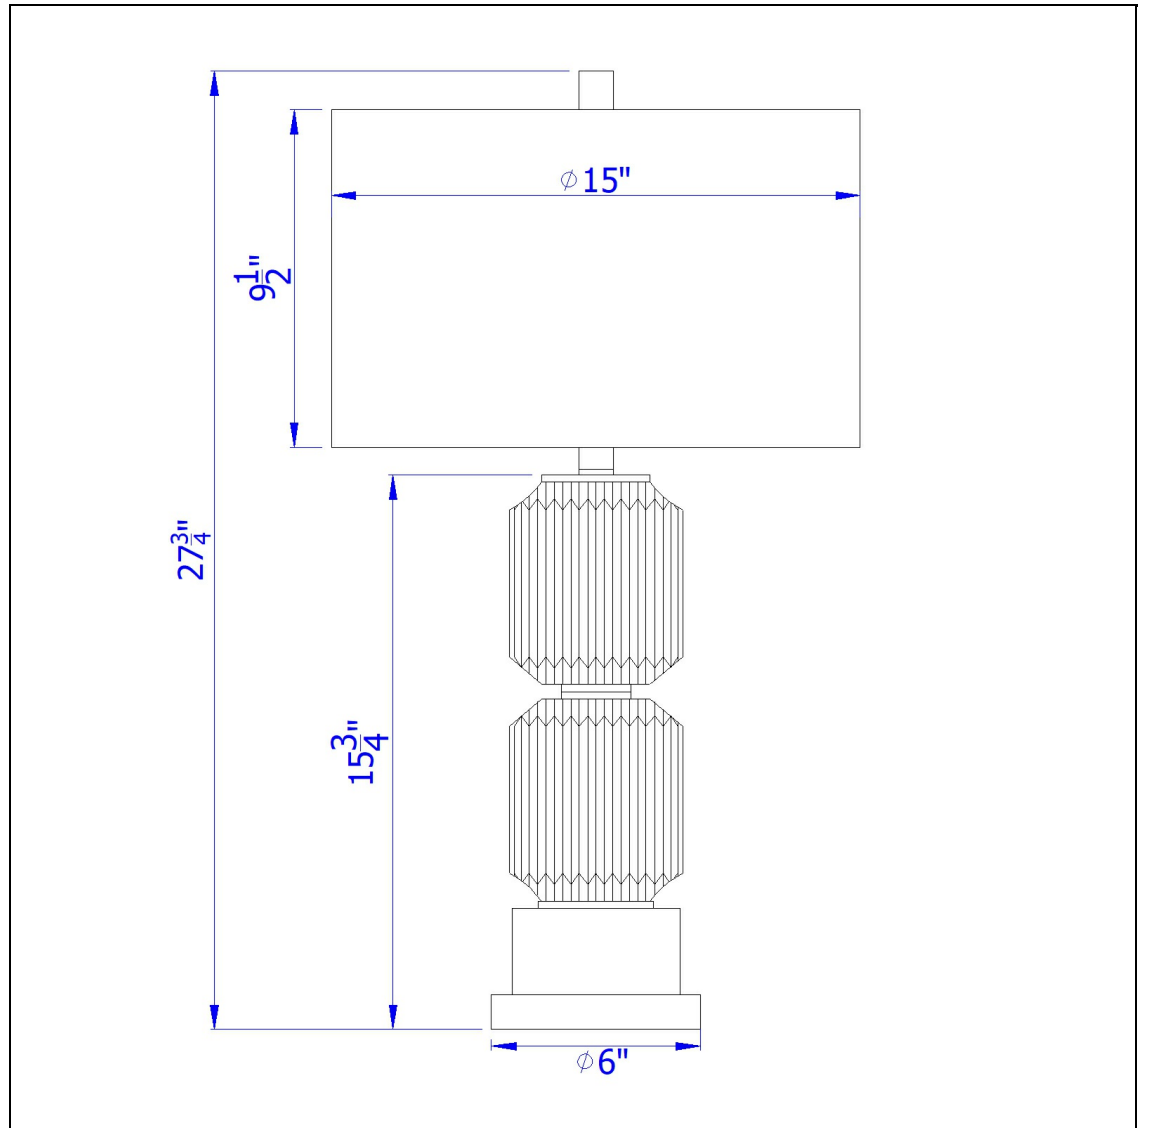

Product No. **BO-3040TB**

Description

Bresso fluted glass table lamp with hardback drum shade
Durable Glass Construction
Fluted Glass Design
150W Three Way Switch
Durable Hardback Linen Shade Included
Weighted Base for Added Stability
Ships in One Carton
Combining metal and crystal material, this lovely transitional table lamp set is topped with a tall

Technical Specifications

UPC	020193067284	Shade Top1	15.00
Wattage	150W	Shade Bottom1	15.00
Switch Type	3WAY	Shade Side	9.50
Bulb Base	E26	Carton 1 Dimensions	18.50 x 16.00 x 16.00
Number of Lights	1	Carton 2 Dimensions	0.00 x 0.00 x 16.00
Color	Brushed Steel/Glass	Package Dimensions	L: 16.00 W: 16.00 H: 18.50
Base Color	brushed Steel		