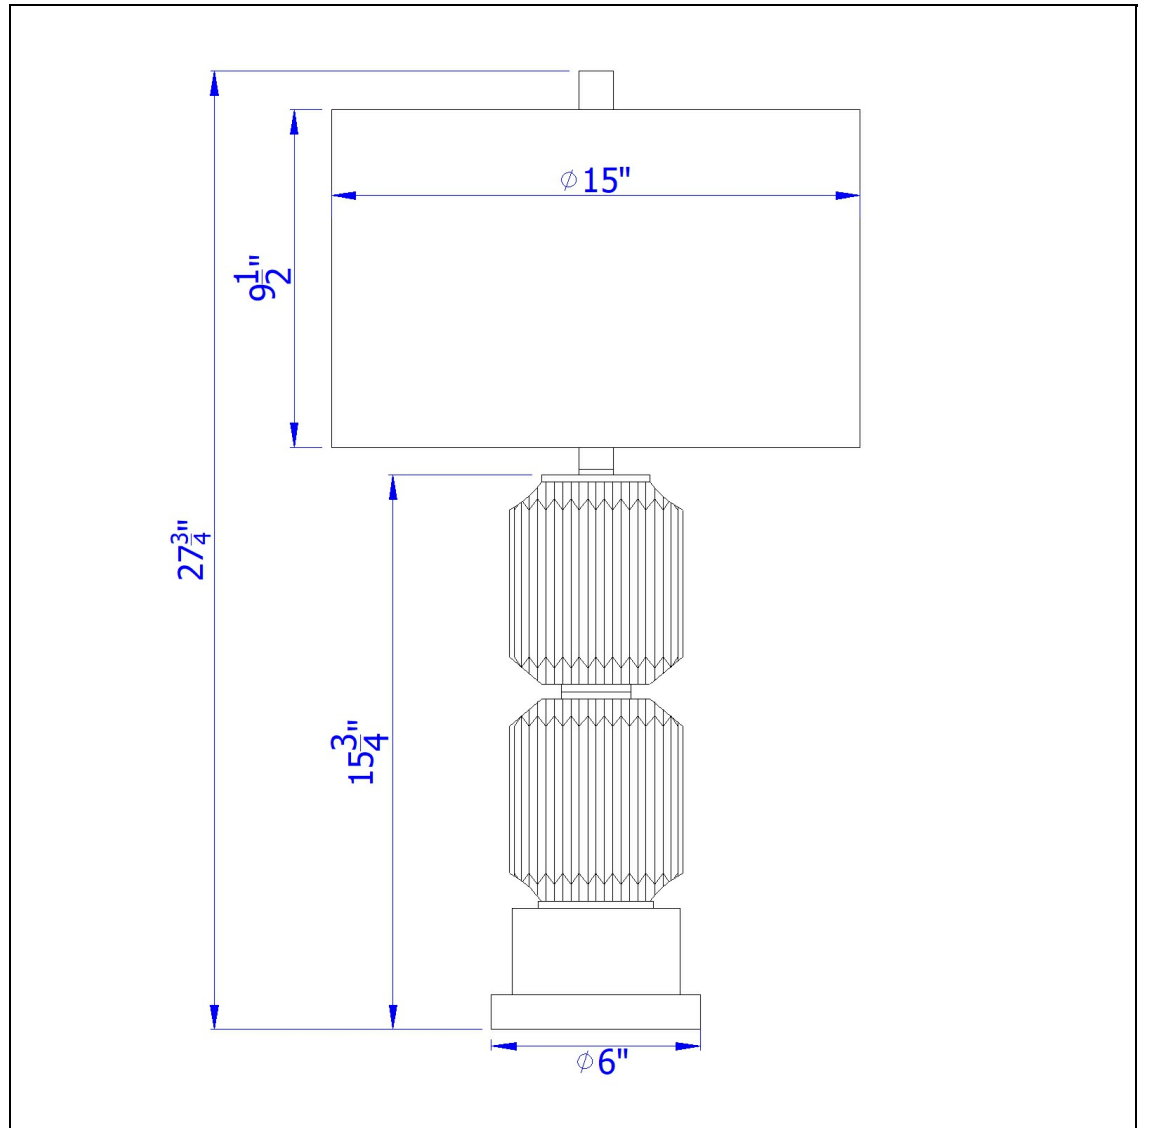

Product No. **BO-3040TB**

Description

Bresso fluted glass table lamp with hardback drum shade  
Durable Glass Construction  
Fluted Glass Design  
150W Three Way Switch  
Durable Hardback Linen Shade Included  
Weighted Base for Added Stability  
Ships in One Carton  
Combining metal and crystal material, this lovely transitional table lamp set is topped with a tall

Technical Specifications

<b>UPC</b>	020193067284	<b>Shade Top1</b>	15.00
<b>Wattage</b>	150W	<b>Shade Bottom1</b>	15.00
<b>Switch Type</b>	3WAY	<b>Shade Side</b>	9.50
<b>Bulb Base</b>	E26	<b>Carton 1 Dimensions</b>	18.50 x 16.00 x 16.00
<b>Number of Lights</b>	1	<b>Carton 2 Dimensions</b>	0.00 x 0.00 x 16.00
<b>Color</b>	Brushed Steel/Glass	<b>Package Dimensions</b>	L: 16.00 W: 16.00 H: 18.50
<b>Base Color</b>	brushed Steel		