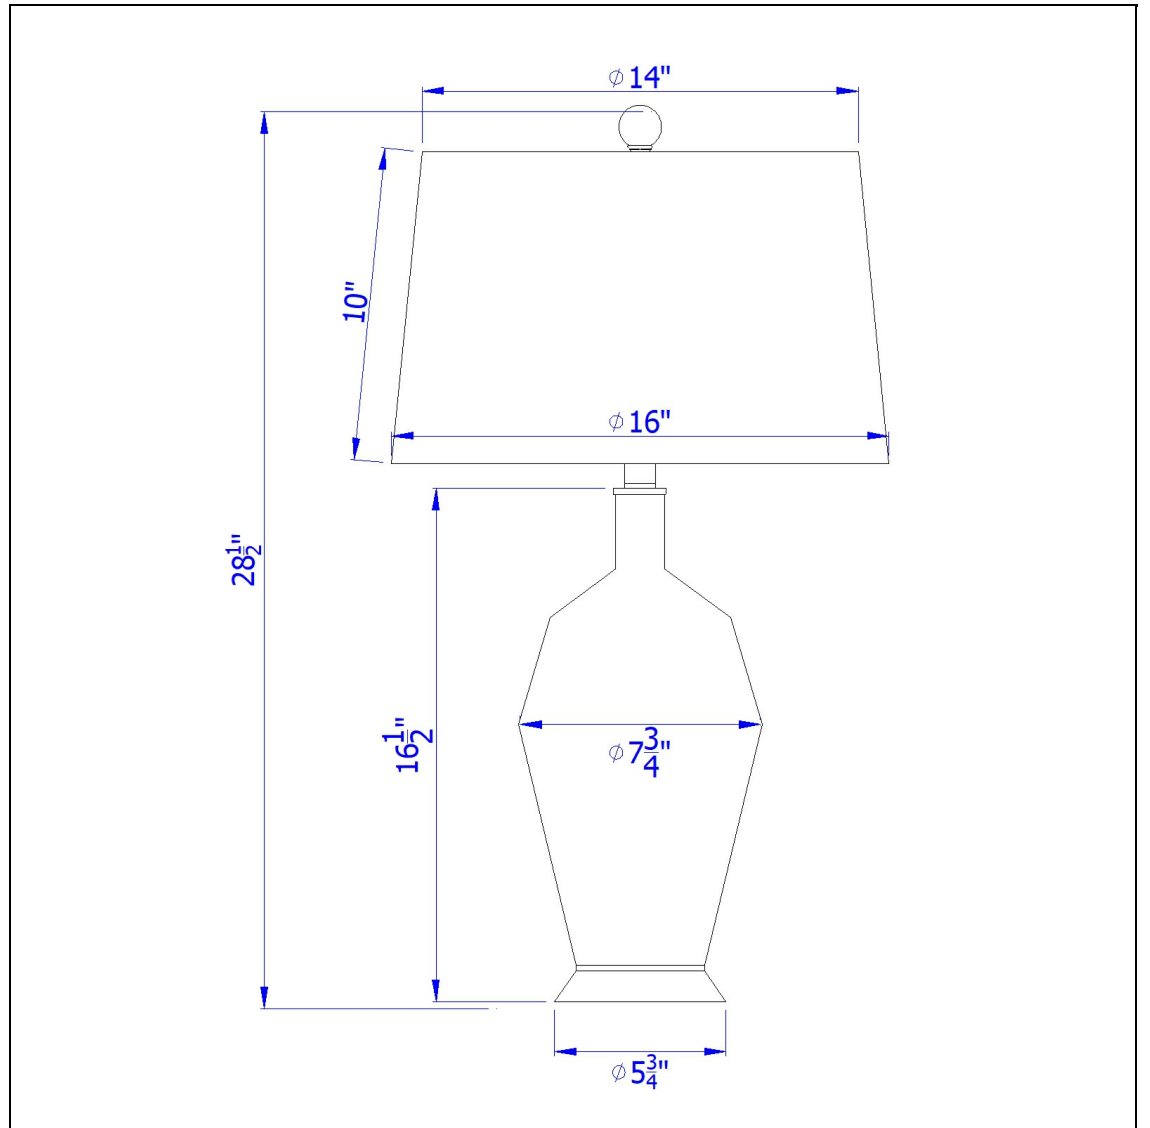

Product No. **BO-3041TB**

Description

Carpiano glass table lamp with hardback taper drum shade  
Durable Glass Construction  
Smoked Glass Finish  
150W Three Way Switch  
Durable Hardback Linen Shade Included  
Weighted Base for Added Stability  
Ships in One Carton  
Add a touch of color to any room in your house with this hand blown glass table lamp. It features an

Technical Specifications

<b>UPC</b>	020193067284	<b>Shade Top1</b>	14.00
<b>Wattage</b>	150W	<b>Shade Bottom1</b>	16.00
<b>Switch Type</b>	3WAY	<b>Shade Side</b>	10.00
<b>Bulb Base</b>	E26	<b>Carton 1 Dimensions</b>	19.50 x 15.50 x 17.00
<b>Number of Lights</b>	1	<b>Carton 2 Dimensions</b>	0.00 x 0.00 x 17.00
<b>Color</b>	Smoked	<b>Package Dimensions</b>	L: 17.00 W: 15.50 H: 19.50
<b>Base Color</b>	brushed Steel		