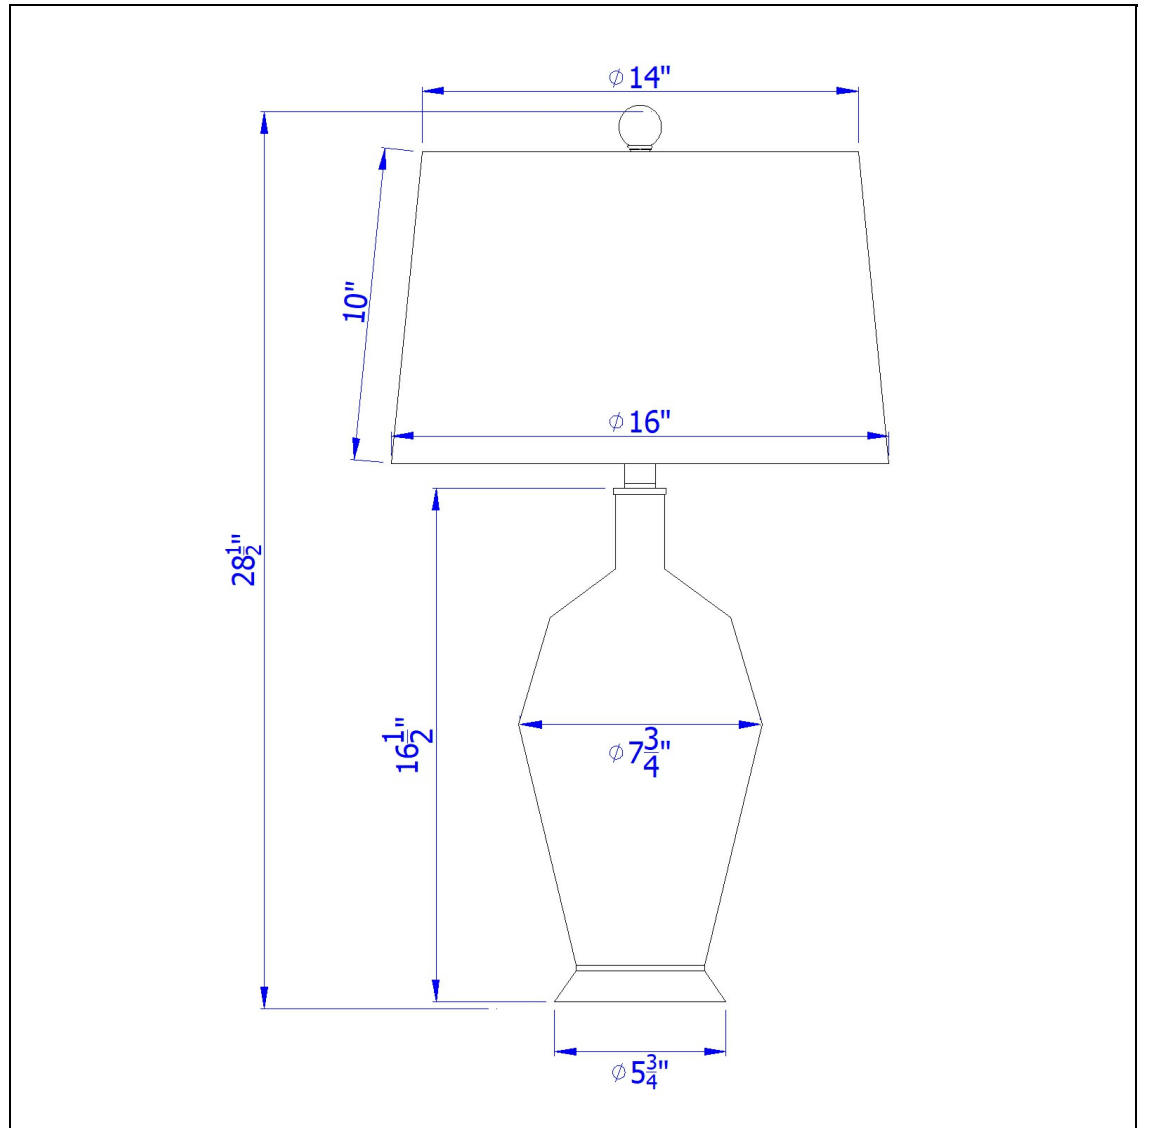

Product No. **BO-3041TB**

Description

Carpiano glass table lamp with hardback taper drum shade
Durable Glass Construction
Smoked Glass Finish
150W Three Way Switch
Durable Hardback Linen Shade Included
Weighted Base for Added Stability
Ships in One Carton
Add a touch of color to any room in your house with this hand blown glass table lamp. It features an

Technical Specifications

UPC	020193067284	Shade Top1	14.00
Wattage	150W	Shade Bottom1	16.00
Switch Type	3WAY	Shade Side	10.00
Bulb Base	E26	Carton 1 Dimensions	19.50 x 15.50 x 17.00
Number of Lights	1	Carton 2 Dimensions	0.00 x 0.00 x 17.00
Color	Smoked	Package Dimensions	L: 17.00 W: 15.50 H: 19.50
Base Color	brushed Steel		