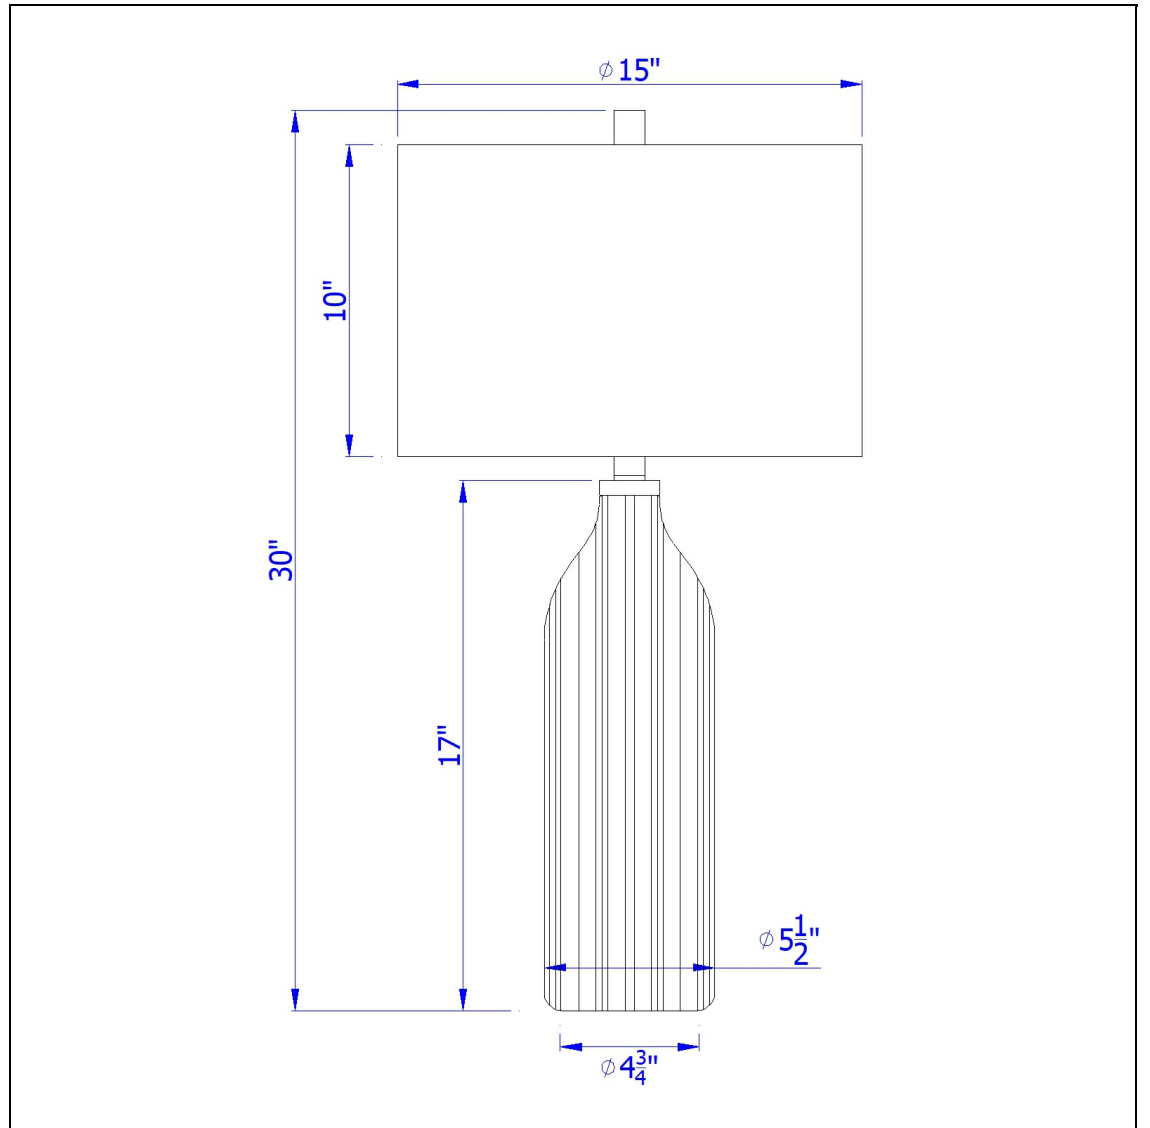

Product No. **BO-3042TB**

Description

Inveruno glass table lamp with hardback drum shade  
Durable Glass Construction  
Painted Striped Finish  
Hand Blown Glass  
Chrome Metal Accents  
Durable Hardback Linen Shade  
Ships in One Carton  
Add a touch of color to any room in your house with this hand blown glass table lamp. It features an

Technical Specifications

<b>UPC</b>	020193067284	<b>Shade Top1</b>	15.00
<b>Wattage</b>	150W	<b>Shade Bottom1</b>	15.00
<b>Switch Type</b>	3WAY	<b>Shade Side</b>	10.00
<b>Bulb Base</b>	E26	<b>Carton 1 Dimensions</b>	20.50 x 16.00 x 16.00
<b>Number of Lights</b>	1	<b>Carton 2 Dimensions</b>	0.00 x 0.00 x 16.00
<b>Color</b>	Aqua Grey	<b>Package Dimensions</b>	L: 16.00 W: 16.00 H: 20.50
<b>Base Color</b>	Aqua Grey		