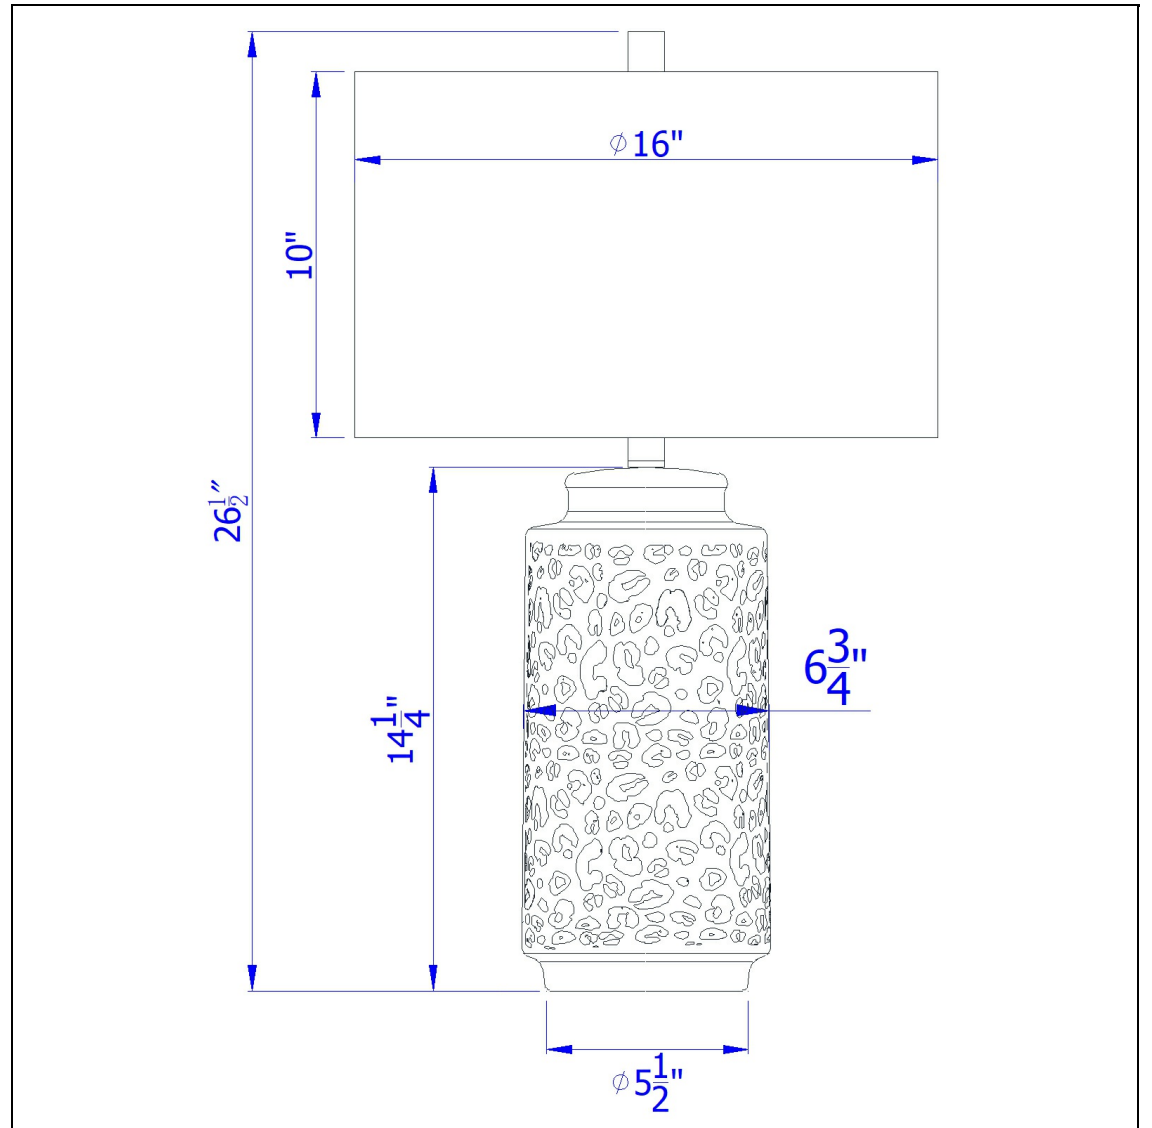

Product No. **BO-3045TB-2**

Description

Exeter ceramic table lamp with hardback drum shade
Durable Ceramic Construction
Painted Cheetah Pattern
150W Three Way Switch
Sold as Pair
Durable Hardback Linen Shade
Ships in One Carton
Update your room's look with this milky ivory ceramic table lamps. They features a bold cheetah prin

Technical Specifications

UPC	020193067284	Shade Top1	16.00
Wattage	150W	Shade Bottom1	16.00
Switch Type	3WAY	Shade Side	10.00
Bulb Base	E26	Carton 1 Dimensions	28.30 x 17.00 x 17.00
Number of Lights	1	Carton 2 Dimensions	0.00 x 0.00 x 17.00
Color	Pearl/Black	Package Dimensions	L: 17.00 W: 17.00 H: 28.30
Base Color	White		