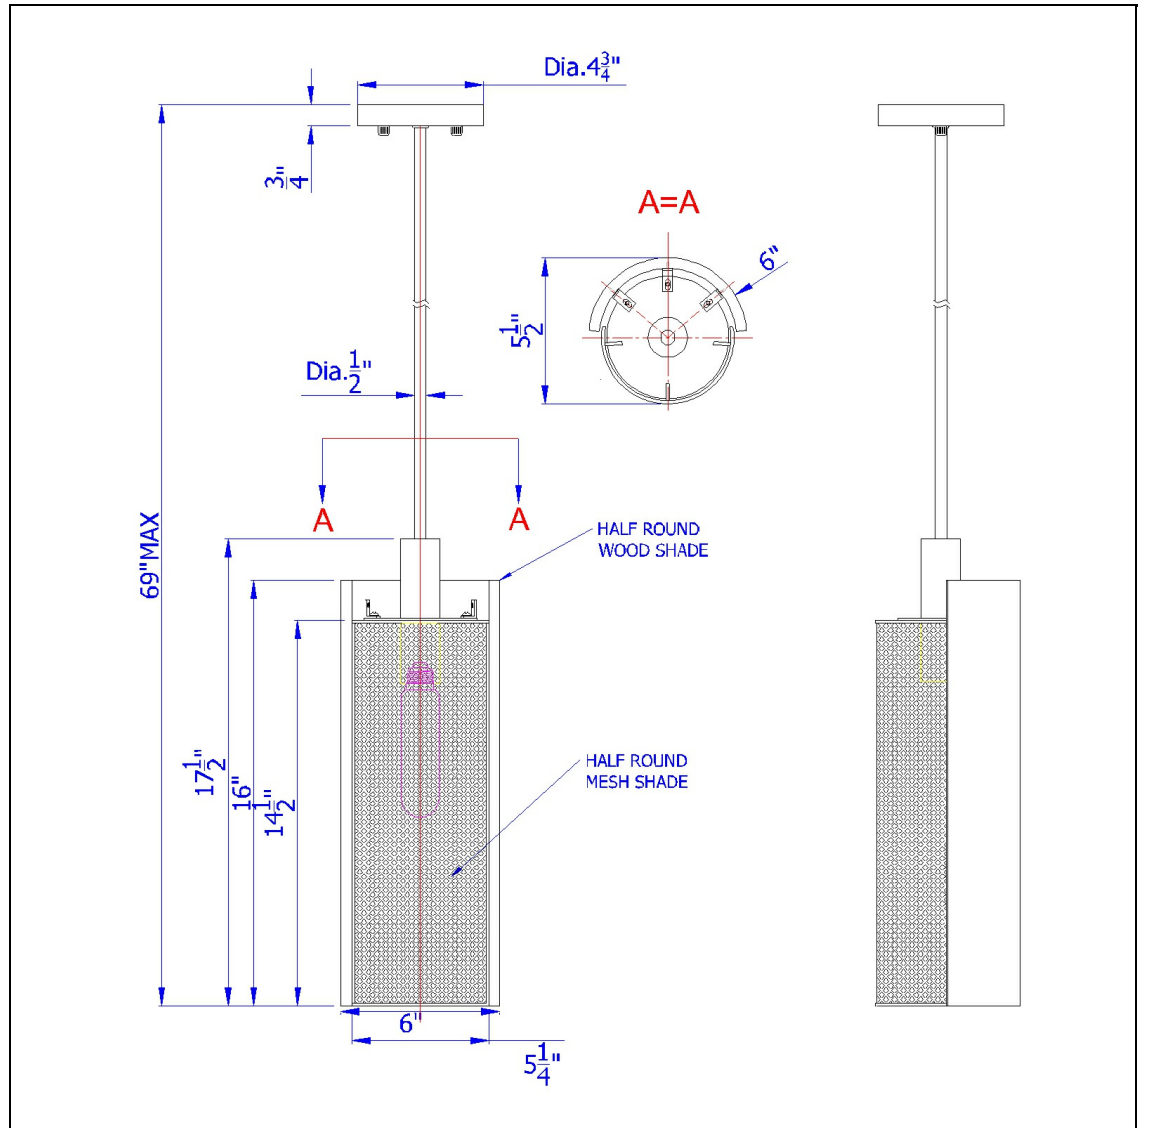

Product No. **FX-3778-1**

Description

Wigan robber wood drop pendant with mesh shade
Durable Metal and Wood Construction
Black Metal Mesh Shade
Wooden Outer Layer
Six Feet of Cord
Canopy Included
Edison Bulb Not Included
Hardwired
Ships in One Carton
This pendant is the perfect touch to any kitchen, island area or foyer. It features a cylinder glass s

Technical Specifications

UPC	020193067284	Shade Top1	16.00
Wattage	60W	Shade Side	6.00
Bulb Base	E26	Carton 1 Dimensions	22.50 x 16.80 x 25.00
Number of Lights	1	Carton 2 Dimensions	0.00 x 0.00 x 25.00
Color	Black/Basswood	Package Dimensions	L: 25.00 W: 16.80 H: 22.50
Base Color	Black		