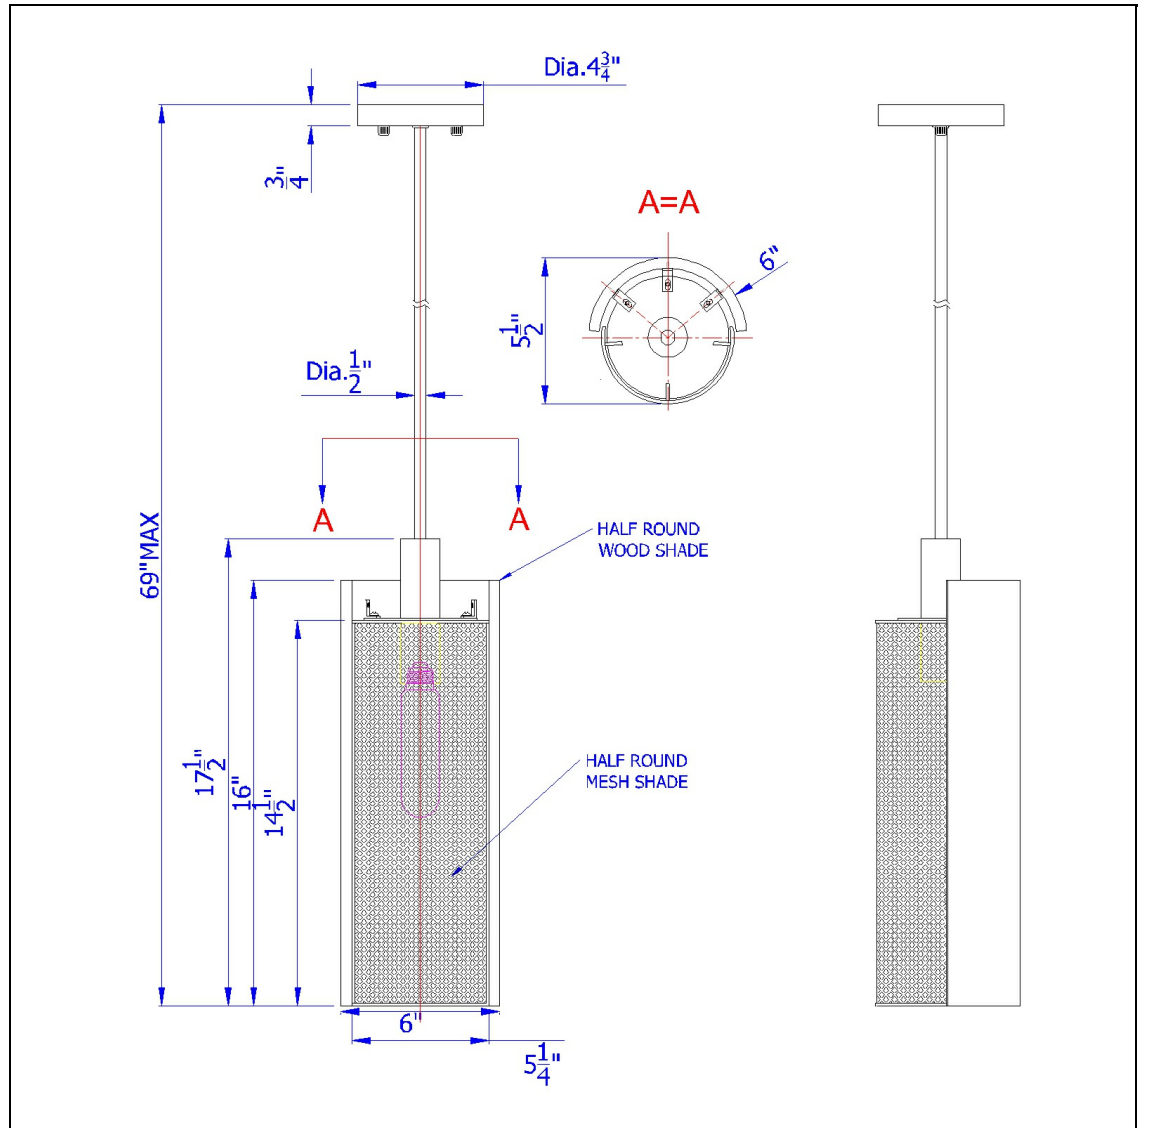

Product No. **FX-3778-1**

Description

Wigan robber wood drop pendant with mesh shade
Durable Metal and Wood Construction
Black Metal Mesh Shade
Wooden Outer Layer
Six Feet of Cord
Canopy Included
Edison Bulb Not Included
Hardwired
Ships in One Carton
This pendant is the perfect touch to any kitchen, island area or foyer. It features a cylinder glass s

Technical Specifications

| | | | |
|-------------------------|----------------|----------------------------|----------------------------|
| UPC | 020193067284 | Shade Top1 | 16.00 |
| Wattage | 60W | Shade Side | 6.00 |
| Bulb Base | E26 | Carton 1 Dimensions | 22.50 x 16.80 x 25.00 |
| Number of Lights | 1 | Carton 2 Dimensions | 0.00 x 0.00 x 25.00 |
| Color | Black/Basswood | Package Dimensions | L: 25.00 W: 16.80 H: 22.50 |
| Base Color | Black | | |