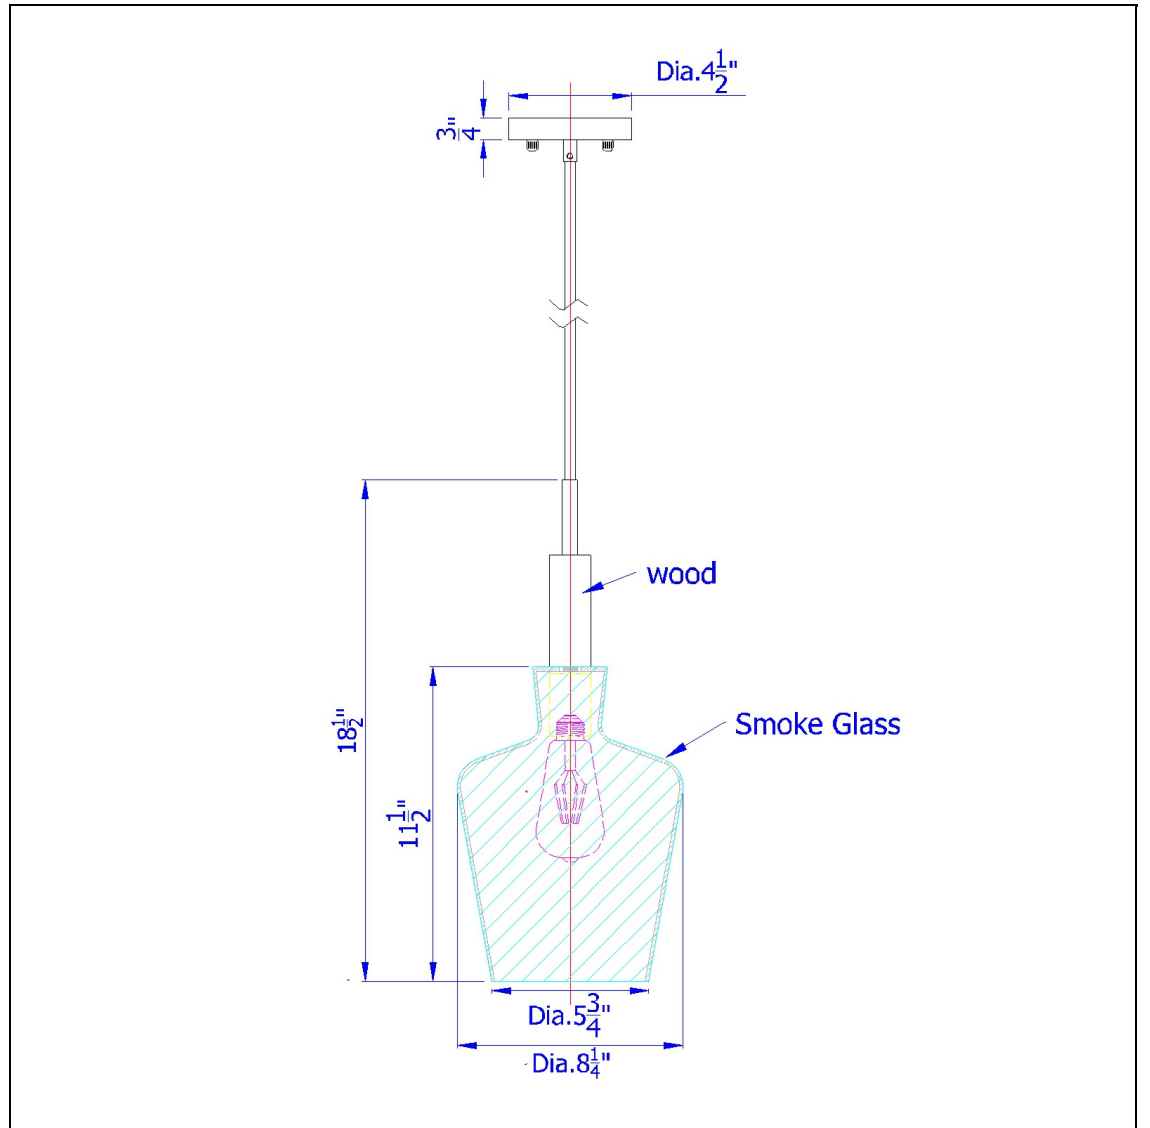

Product No. **FX-3779-1**

Description

Swindon glass drop pendant with wood accent  
Durable Metal, Wood and Glass Construction  
Smoked Glass Shade  
Wooden Accents  
Six Feet of Cord  
Canopy Included  
Edison Bulb Not Included  
Hardwired  
Ships in One Carton  
This pendant is the perfect touch to any kitchen, island area or foyer. It features a round smoke glass

Technical Specifications

<b>UPC</b>	020193067284	<b>Shade Top1</b>	5.75
<b>Wattage</b>	60W	<b>Shade Side</b>	11.50
<b>Bulb Base</b>	E26	<b>Carton 1 Dimensions</b>	15.80 x 11.00 x 11.00
<b>Number of Lights</b>	1	<b>Carton 2 Dimensions</b>	0.00 x 0.00 x 11.00
<b>Color</b>	Smoked/Basswood	<b>Package Dimensions</b>	L: 11.00 W: 11.00 H: 15.80
<b>Base Color</b>	Black		