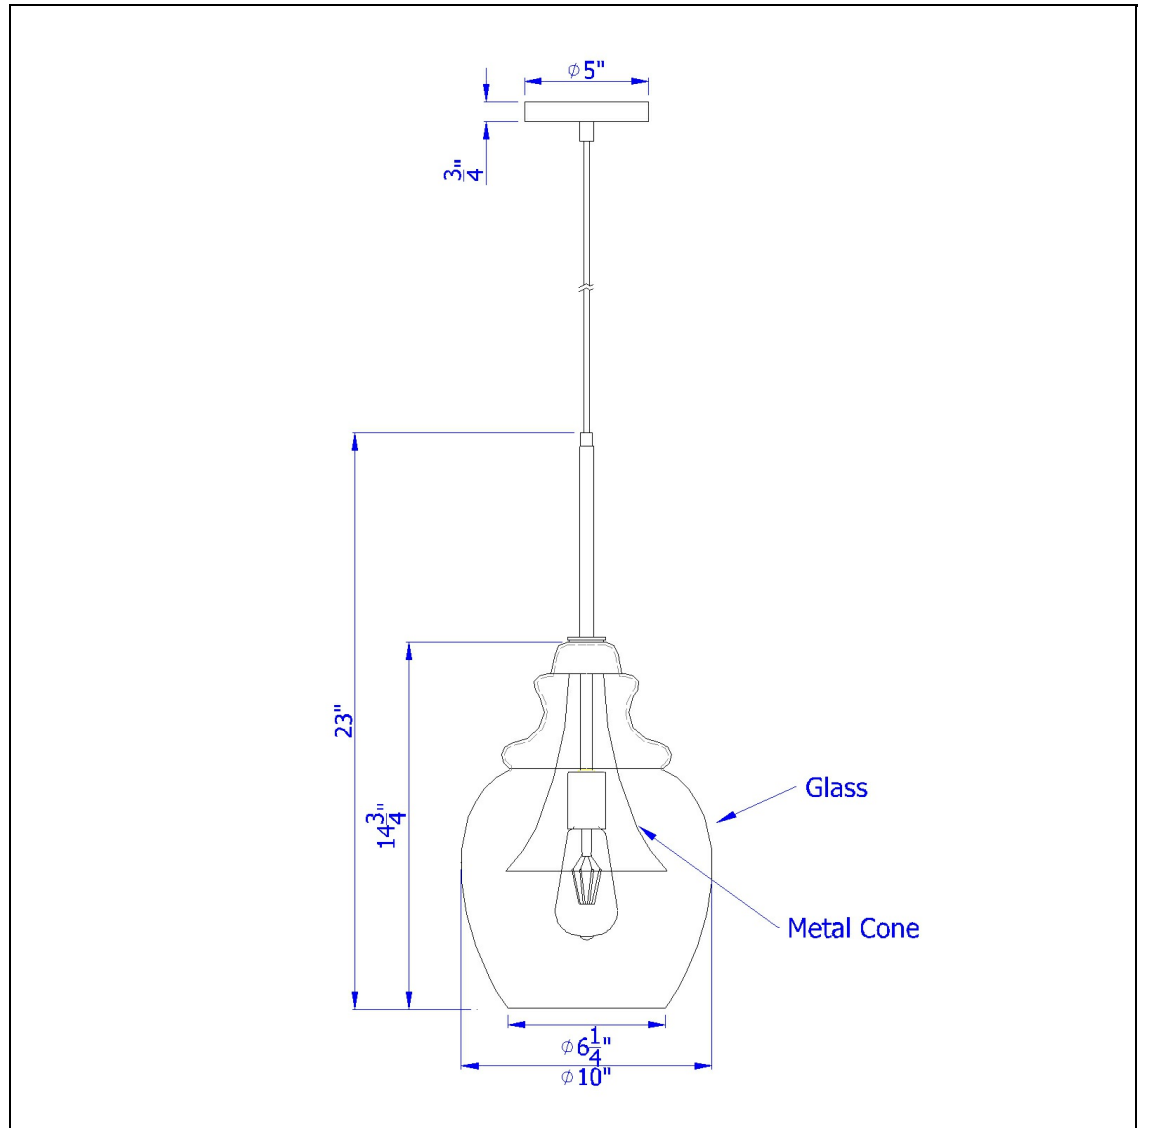

Product No. **FX-3780-1**

Description

Girona glass drop pendant with metal cone accent
Durable Glass and Metal Construction
Seeded Glass Shade
Antique Brass Fluted Accent
Antique Brass Canopy Included
Six Feet of Cord
Edison Bulb Not Included
Hardwired
Ships in One Carton
This pendant is the perfect touch to any kitchen, island area or foyer. It features a round seeded glass

Technical Specifications

UPC	020193067284	Shade Top1	6.25
Wattage	60W	Shade Side	14.75
Bulb Base	E26	Carton 1 Dimensions	18.50 x 12.80 x 12.80
Number of Lights	1	Carton 2 Dimensions	0.00 x 0.00 x 12.80
Color	Antique Brass/ Glass	Package Dimensions	L: 12.80 W: 12.80 H: 18.50
Base Color	Antique Brass		