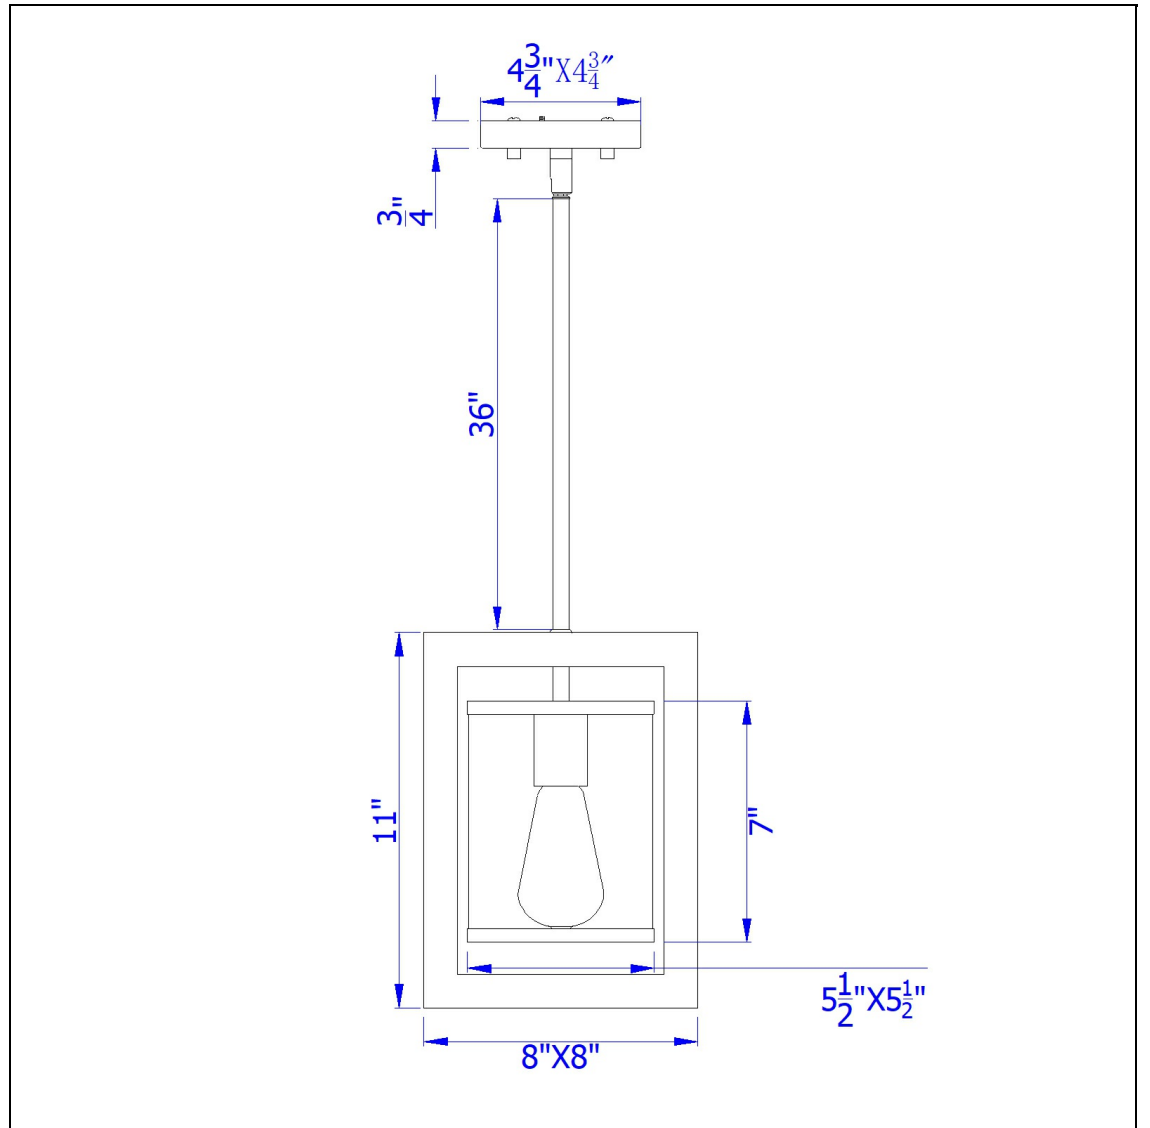

Product No. **FX-3781-1P**

Description

Palencia rubber wood pendant with organza shade
Durable Metal and Wood Construction
Organza Fabric Shade
Square Wooden Frame
Metal Downrods
Canopy Included
Hardwired
This versatile wood and metal pendant light is a wonderful addition to any kitchen, living room or

Technical Specifications

UPC	020193067284	Shade Top1	5.50
Wattage	60W	Shade Top2	5.50
Bulb Base	E26	Shade Bottom1	5.50
Number of Lights	1	Shade Bottom2	5.50
Color	Distressed oak	Shade Side	7.00
Base Color	Black	Carton 1 Dimensions	14.30 x 10.50 x 10.50
		Carton 2 Dimensions	0.00 x 0.00 x 10.50
		Package Dimensions	L: 10.50 W: 10.50 H: 14.30