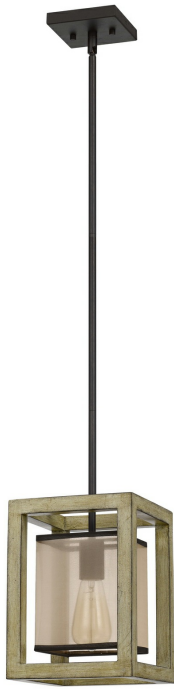

Product No. **FX-3781-1P**

Description

Palencia rubber wood pendant with organza shade  
Durable Metal and Wood Construction  
Organza Fabric Shade  
Square Wooden Frame  
Metal Downrods  
Canopy Included  
Hardwired  
This versatile wood and metal pendant light is a wonderful addition to any kitchen, living room or

Technical Specifications

<b>UPC</b>	020193067284	<b>Shade Top1</b>	5.50
<b>Wattage</b>	60W	<b>Shade Top2</b>	5.50
<b>Bulb Base</b>	E26	<b>Shade Bottom1</b>	5.50
<b>Number of Lights</b>	1	<b>Shade Bottom2</b>	5.50
<b>Color</b>	Distressed oak	<b>Shade Side</b>	7.00
<b>Base Color</b>	Black	<b>Carton 1 Dimensions</b>	14.30 x 10.50 x 10.50
		<b>Carton 2 Dimensions</b>	0.00 x 0.00 x 10.50
		<b>Package Dimensions</b>	L: 10.50 W: 10.50 H: 14.30