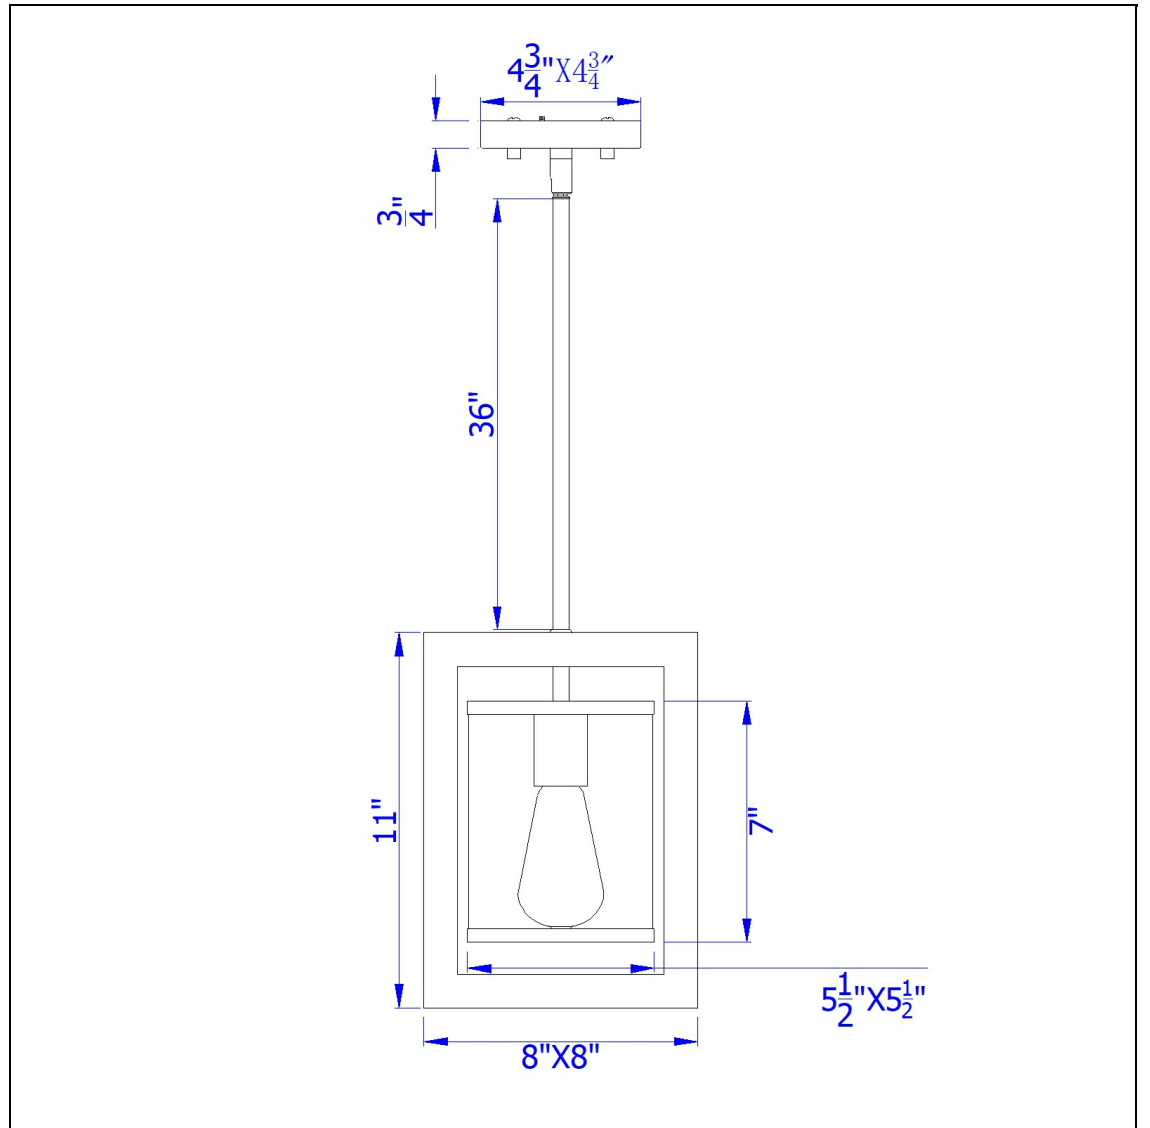

Product No. **FX-3781-1P**

Description

Palencia rubber wood pendant with organza shade  
Durable Metal and Wood Construction  
Organza Fabric Shade  
Square Wooden Frame  
Metal Downrods  
Canopy Included  
Hardwired  
This versatile wood and metal pendant light is a wonderful addition to any kitchen, living room or

Technical Specifications

<b>UPC</b>	020193067284	<b>Shade Top1</b>	5.50
<b>Wattage</b>	60W	<b>Shade Top2</b>	5.50
<b>Bulb Base</b>	E26	<b>Shade Bottom1</b>	5.50
<b>Number of Lights</b>	1	<b>Shade Bottom2</b>	5.50
<b>Color</b>	Distressed oak	<b>Shade Side</b>	7.00
<b>Base Color</b>	Black	<b>Carton 1 Dimensions</b>	14.30 x 10.50 x 10.50
		<b>Carton 2 Dimensions</b>	0.00 x 0.00 x 10.50
		<b>Package Dimensions</b>	L: 10.50 W: 10.50 H: 14.30