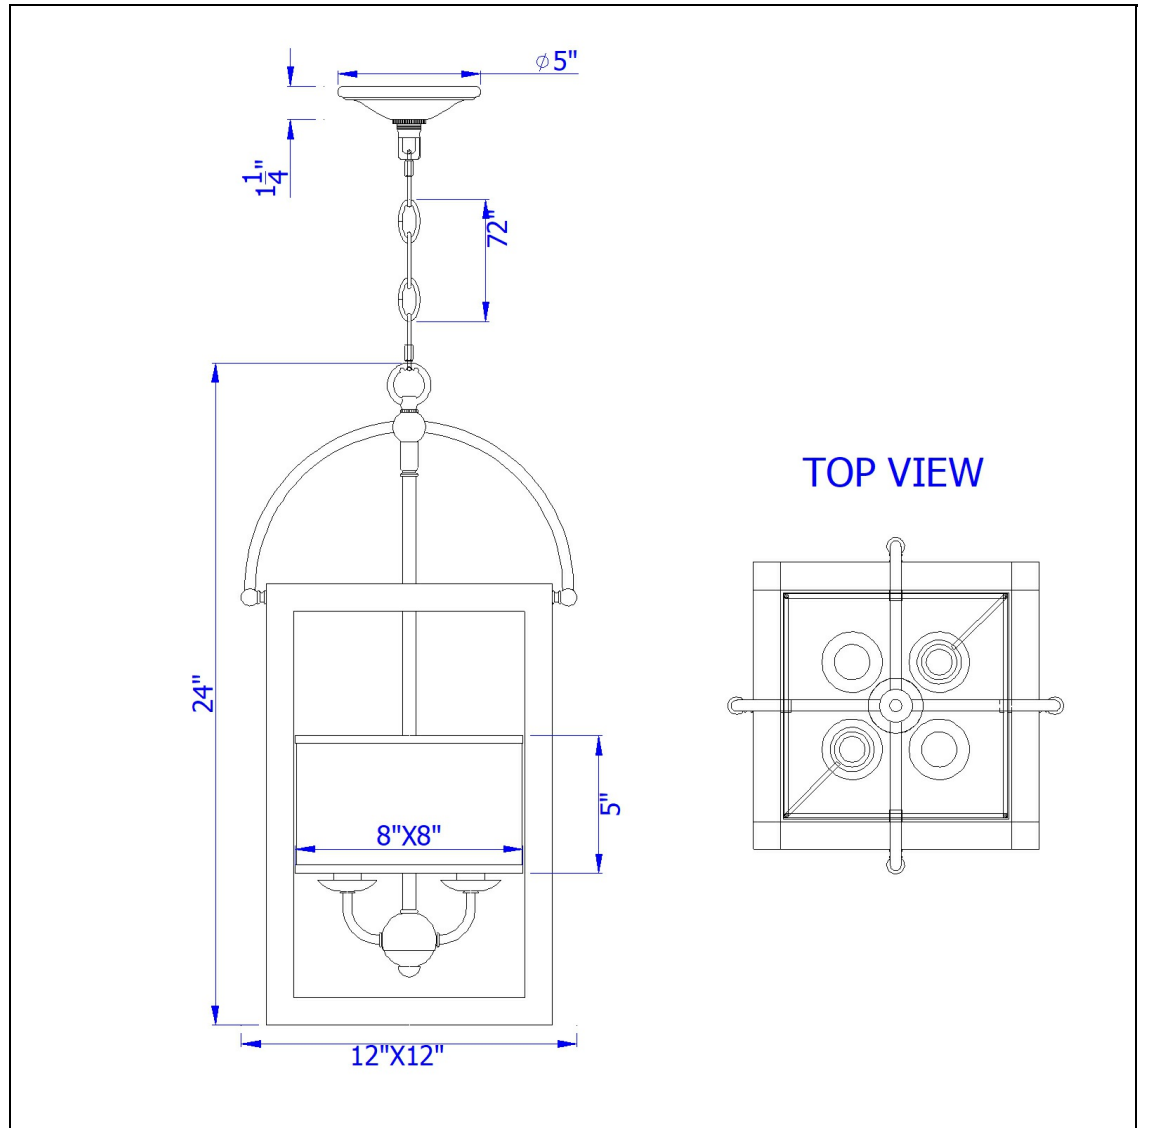

Product No. **FX-3781-4**

Description

Palencia rubber wood chandelier with organza shade  
Durable Metal and Wood Construction  
Organza Fabric Shade  
Square Wooden Frame  
Canopy Included  
Hardwired  
6 Foot Chain  
This versatile wood and metal chandelier is a wonderful addition to any kitchen, living room or din

Technical Specifications

<b>UPC</b>	020193067284	<b>Shade Top1</b>	8.00
<b>Wattage</b>	40W X 4	<b>Shade Top2</b>	8.00
<b>Bulb Base</b>	E12	<b>Shade Bottom1</b>	8.00
<b>Number of Lights</b>	4	<b>Shade Bottom2</b>	8.00
<b>Color</b>	Distressed oak	<b>Shade Side</b>	5.00
<b>Base Color</b>	Black	<b>Carton 1 Dimensions</b>	25.00 x 15.00 x 15.00
		<b>Carton 2 Dimensions</b>	0.00 x 0.00 x 15.00
		<b>Package Dimensions</b>	L: 15.00 W: 15.00 H: 25.00